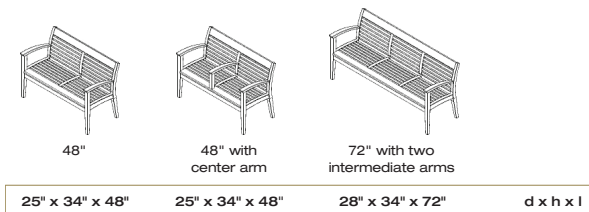

Wellspring Specifications

Bench

The backed benches are available in 48" and 72" lengths and constructed of teak with no finish. The bench is available in a 17-1/2" seat height as well as a 19" seat height; the 19" height allows easier transfer of a person from a wheelchair and is ADA compliant. The seat portion of the bench tapers towards the back and the back portion of the bench is curved to give the bench greater ergonomic support. The back of the bench and the arms are designed to be taller for greater stability and comfort. The 2 person bench (48" length) is available with an optional single center arm; the 3 person (72" length) is available with 2 intermediate arms. The benches ship fully assembled with freestanding glides; optional stainless steel surface mounting kit is available.

Side Table

Side Table is 24" square, 25" high and constructed of teak with no finish. The taller height allows easier use while seated. The table is shipped with freestanding glides; optional stainless steel surface mounting kit is available.