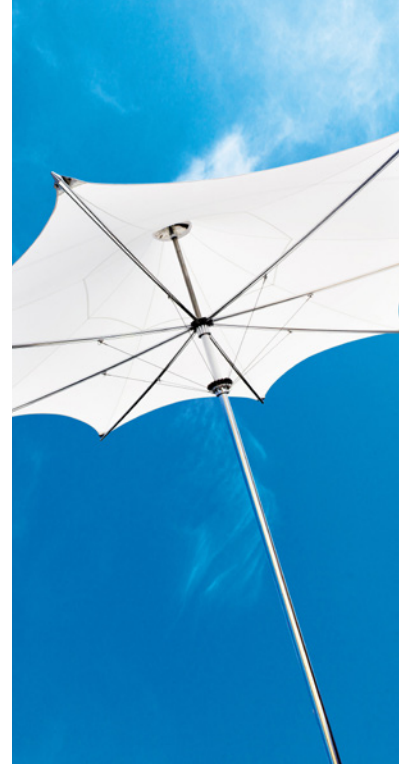

landscapeforms.com

Parasols: Designed by TUCCI

Specifications are subject to change without notice. Landscape Forms supports the Landscape Architecture Foundation at the Second Century level. ©2020 Landscape Forms, Inc. Printed in the U.S.A.

800.521.2546 | 269.381.3455 fax
7800 E. Michigan Ave., Kalamazoo, MI 49048

landscapeforms®

DESIGN. CULTURE. CRAFT.