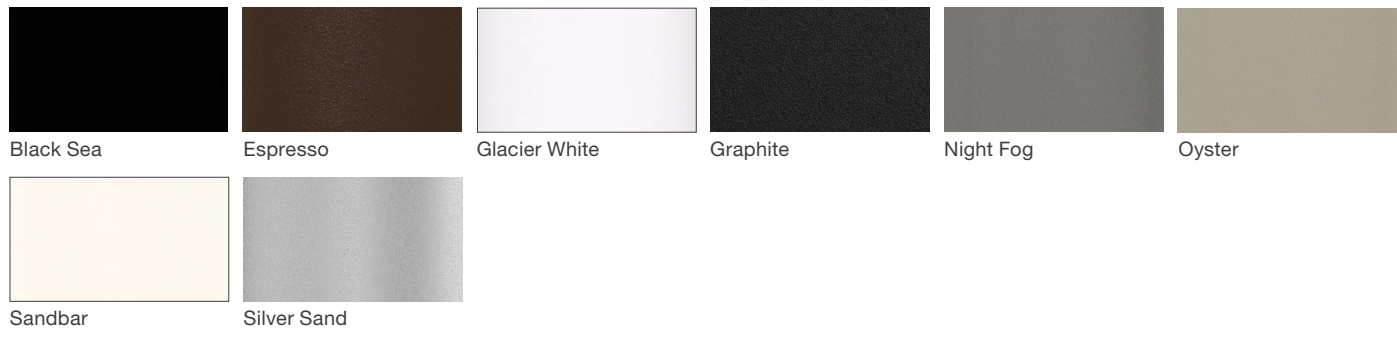

MEGA MAX Classic

Material / Colors

Canopy Fabric

Powdercoated Finishes

Aluma-Teak Finishes

Visit landscapeforms.com for more information. Specifications are subject to change without notice. Landscape Forms supports the Landscape Architecture Foundation at the Second Century level. ©2023 Landscape Forms, Inc. Printed in U.S.A.