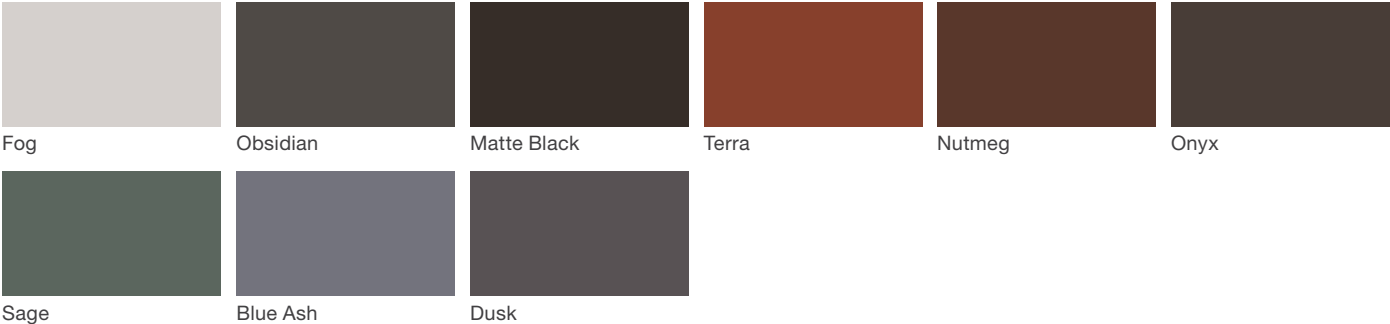

Architectural Series - Powdercoated Metal* (Fine Texture)