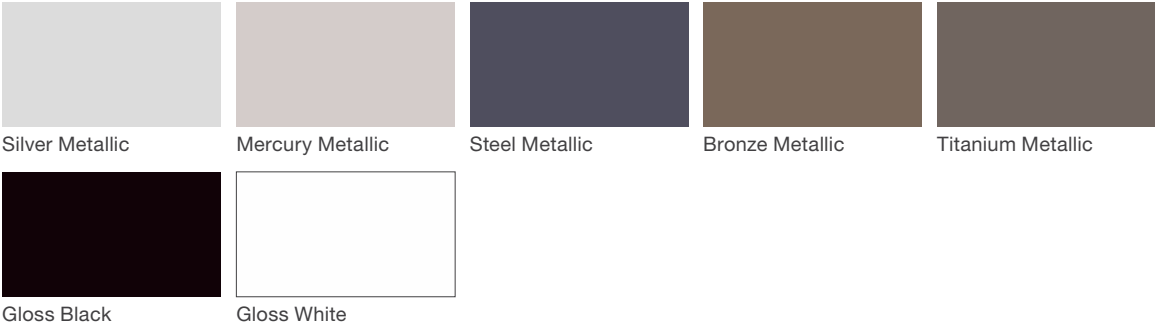

STRATA Beam Bench

Material / Colors Sheet

Vivid Series - Powdercoated Metal* (Fine Texture)

Neutral Series - Powdercoated Metal*

Architectural Series - Powdercoated Metal* (Fine Texture)

STRATA Beam Bench

landscapeforms

Material / Colors Sheet

Glass Fiber Reinforced Concrete (GFRC)

Natural White

Natural Ecru

Natural Grey

Woodgrains (Exterior, No Finish)*

Domestically Sourced Thermally Modified Ash

Ipe (P)

* All colors and patterns shown are approximate and may vary from sample and final.

Woodgrains (Exterior, No Finish)

Exterior woods weather to a warm, pewter gray; no finish is applied so no maintenance is required. Available in Ipe, Jarrah, and Domestically Sourced Thermally Modified Ash (DSTMA); and if applicable, Redwood, Teak, or Alaskan Yellow Cedar. Pricing for standard woods and options varies. (P) = Premium Woods

* All colors and woodgrains shown are approximate and may vary

Woodgrains (Interior, LF-80 Finish)

Interior woods are finished with Landscape Forms' exclusive LF-80 wood finish, a clear, catalyzed acrylic lacquer. Available in Oak, Maple, Jarrah, and Domestically Sourced Thermally Modified Ash (DSTMA). Pricing for standard woods and options varies. (P) = Premium Woods