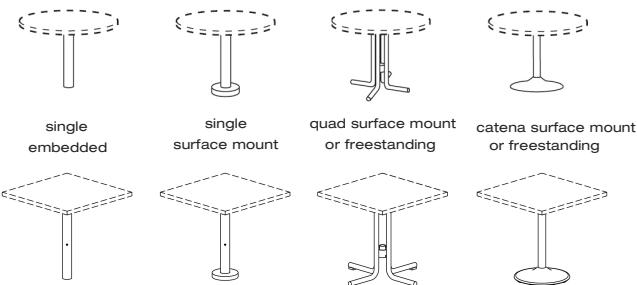

Tables Specifications

Table Tops

Catena and Steelhead Metal Tabletops. Catena and Steelhead tabletops are formed of heavy gauge steel with reinforced steel channels beneath. Catena features a rolled edge and is available in 30", 36" or 42" diameters, in powdercoat or stainless steel metal. Square sizes available in 30", 36", and 42". Steelhead is available with a solid or perforated metal tabletop framed by a 1-1/2" diameter tube. Steelhead is available in 36" or 42" diameters. Perforated metal top available in 42" diameter only.

Marneaux® Solid Surface Tabletops. Marneaux tabletops are made from a 100% acrylic resin solid surface material. It's been a designer-preferred material for countertops because it resists scratching, staining, chipping and cracking. Weather, harsh chemicals, and UV rays have virtually no effect on the "through-body" color or structural integrity. Marneaux is available in 24", 30", 36" or 42" diameter; 30" or 36" square; and 30" x 24" or 30" x 48" rectangle.

Steelhead
Solid

Steelhead
Perforated

Catena

Catena
Stainless Steel

Marneaux™

Supports

Embedded, freestanding, surface mount, or quad support options may be specified. Supports are formed of metal. Catena base is formed of cast iron. When umbrella is specified with a table, support must be surface mounted or embedded to safely anchor table. When metal umbrella is specified, all tables must surface mounted. Quad supports with a 42" square table must be surface mounted.