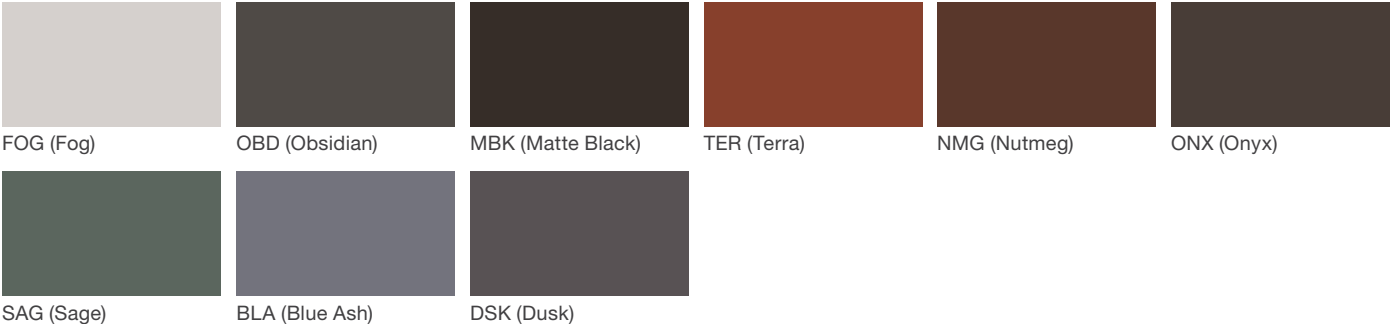

Architectural Series - Powdercoated Metal* (Fine Texture)