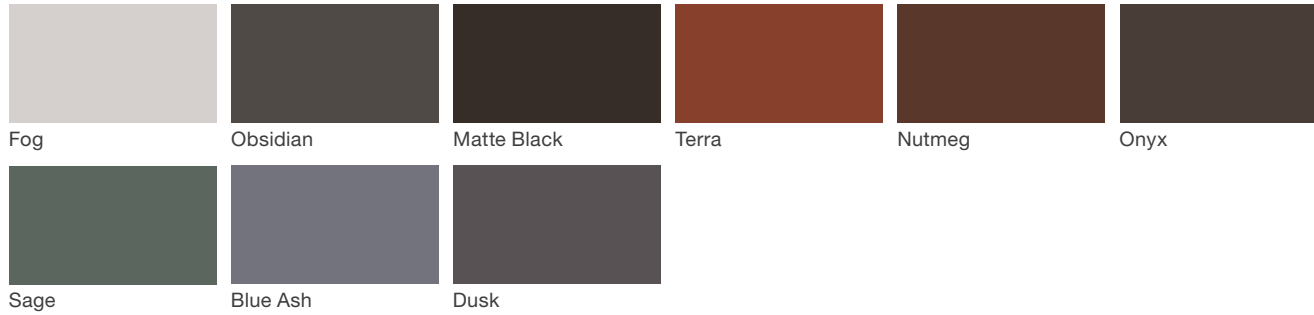

Materials

Vivid Series - Powdercoated Metal (Fine Texture)

Neutral Series - Powdercoated Metal

Architectural Series - Powdercoated Metal (Fine Texture)

Statement of Line

landscapeforms

Sentinel Bollard