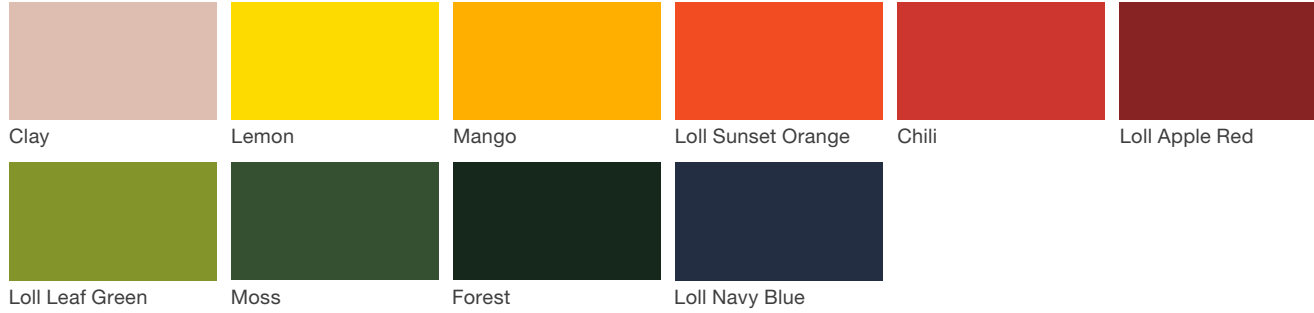

landscapeforms

Sentinel Bollard

Not Your Old Guard

It is a totally twenty-first century bollard designed to compliment contemporary landscapes and architecture. Standard-size mitre, mounted on 6" diameter structural pipes, provide handsome border demarcation and separation of pedestrian and vehicular traffic. This product is Buy America Compliant.

Materials

Vivid Series - Powdercoated Metal (Fine Texture)

Neutral Series - Powdercoated Metal

Architectural Series - Powdercoated Metal (Fine Texture)

Statement of Line

landscapeforms

Sentinel Bollard