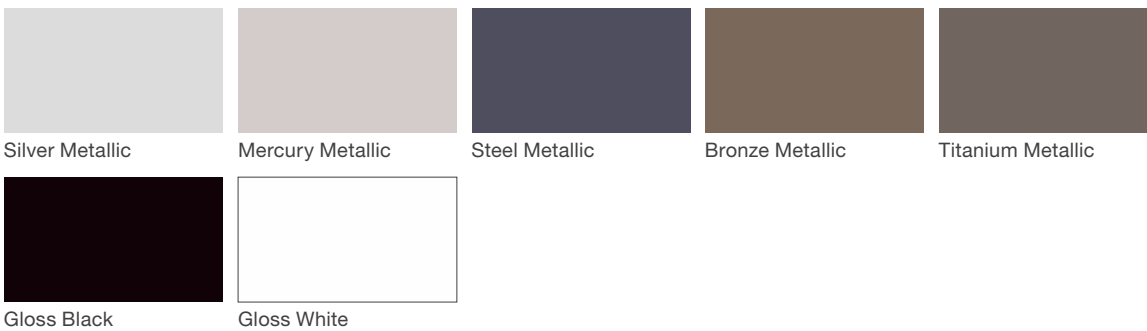

Ring Bike Rack

landscapeforms®

Material / Colors Sheet

Vivid Series - Powdercoated Metal* (Fine Texture)

Neutral Series - Powdercoated Metal*

Architectural Series - Powdercoated Metal* (Fine Texture)

Ring Bike Rack

landscapeforms®

Material / Colors Sheet

Electro Polished Stainless Steel

Stainless Steel

Powdercoated Metal

Powdercoated Metal Pangard II® Polyester Powdercoat is a hard, yet flexible, finish that resists rusting, chipping, peeling and fading. In addition to colors shown, a wide selection of optional and custom colors may be specified for an upcharge.