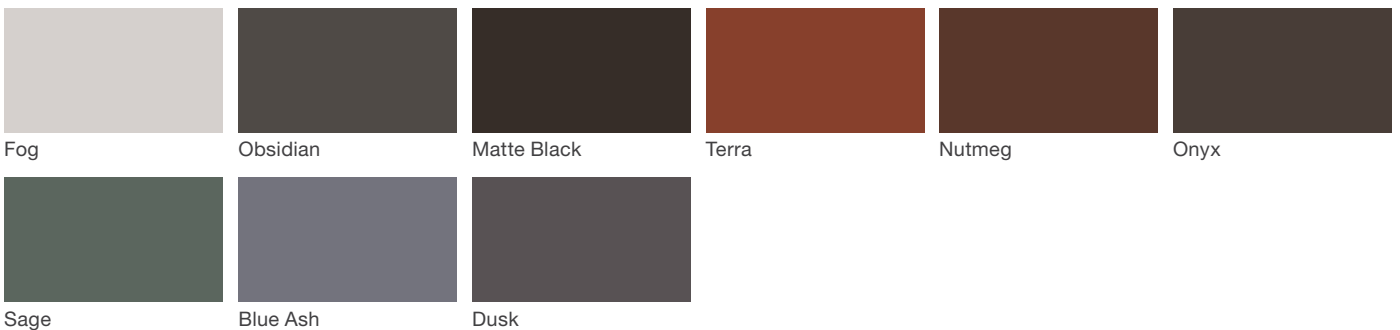

Ring Bike Rack

landscapeforms®

Material / Colors Sheet

Vivid Series - Powdercoated Metal* (Fine Texture)

Neutral Series - Powdercoated Metal*

Architectural Series - Powdercoated Metal* (Fine Texture)

Ring Bike Rack

landscapeforms®

Material / Colors Sheet

Electro Polished Stainless Steel

Stainless Steel

Powdercoated Metal

Powdercoated Metal Pangard II® Polyester Powdercoat is a hard, yet flexible, finish that resists rusting, chipping, peeling and fading. In addition to colors shown, a wide selection of optional and custom colors may be specified for an upcharge.