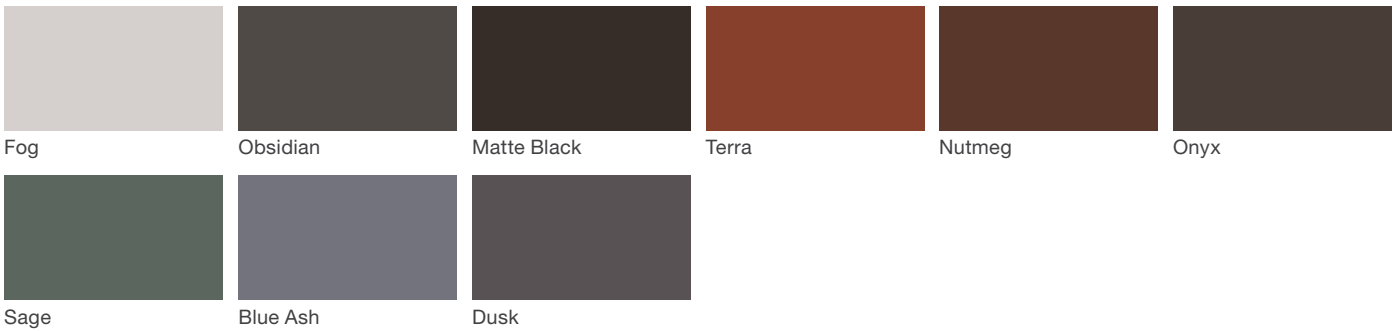

Presidio Litter

landscapeforms

Material / Colors Sheet

Vivid Series - Powdercoated Metal* (Fine Texture)

Neutral Series - Powdercoated Metal*

Architectural Series - Powdercoated Metal* (Fine Texture)

Presidio Litter

landscapeforms

Material / Colors Sheet

Polyethylene*

Black

Powdercoated Metal

Powdercoated Metal Pangard II® Polyester Powdercoat is a hard, yet flexible, finish that resists rusting, chipping, peeling and fading. In addition to colors shown, a wide selection of optional and custom colors may be specified for an upcharge.

* All colors and patterns shown are approximate and may vary from sample and final.

Polyethylene

Polyethylene Rotationally-molded polyethylene is produced by tumbling polyethylene powder in a mold under heat. The material provides strong structure with integral color that stands up to heavy use and is easily cleaned. Aggregate colors are subject to an upcharge.