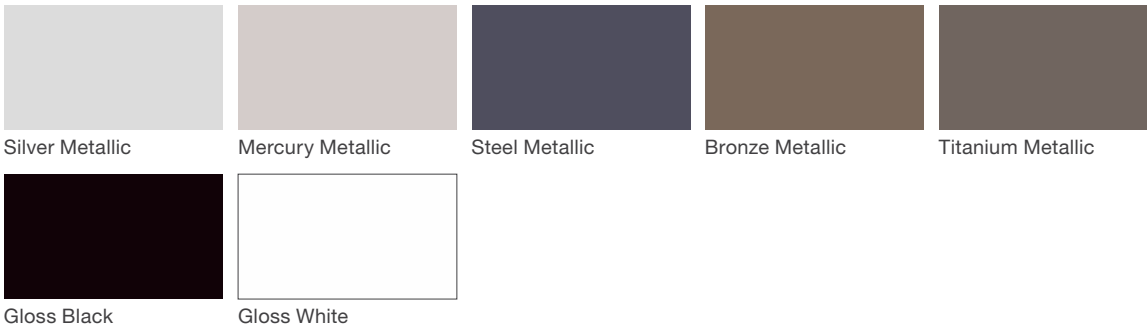

Presidio Litter

landscapeforms

Material / Colors Sheet

Vivid Series - Powdercoated Metal* (Fine Texture)

Neutral Series - Powdercoated Metal*

Architectural Series - Powdercoated Metal* (Fine Texture)

Presidio Litter

landscapeforms

Material / Colors Sheet

Polyethylene*

Black

Powdercoated Metal

Powdercoated Metal Pangard II® Polyester Powdercoat is a hard, yet flexible, finish that resists rusting, chipping, peeling and fading. In addition to colors shown, a wide selection of optional and custom colors may be specified for an upcharge.

* All colors and patterns shown are approximate and may vary from sample and final.

Polyethylene

Polyethylene Rotationally-molded polyethylene is produced by tumbling polyethylene powder in a mold under heat. The material provides strong structure with integral color that stands up to heavy use and is easily cleaned. Aggregate colors are subject to an upcharge.