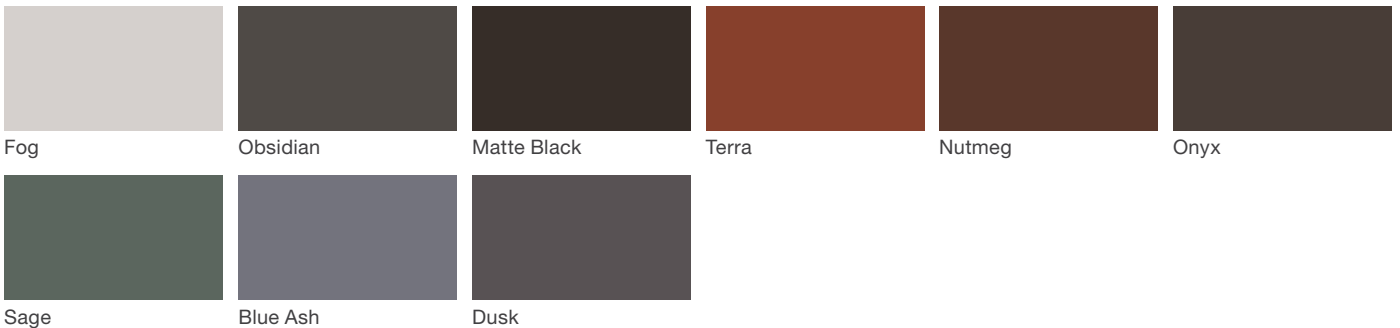

Plexus Bench

landscapeforms®

Material / Colors Sheet

Vivid Series - Powdercoated Metal* (Fine Texture)

Neutral Series - Powdercoated Metal*

Architectural Series - Powdercoated Metal* (Fine Texture)

Plexus Bench

landscapeforms®

Material / Colors Sheet

Powdercoated Metal

Powdercoated Metal Pangard II® Polyester Powdercoat is a hard, yet flexible, finish that resists rusting, chipping, peeling and fading. In addition to colors shown, a wide selection of optional and custom colors may be specified for an upcharge.