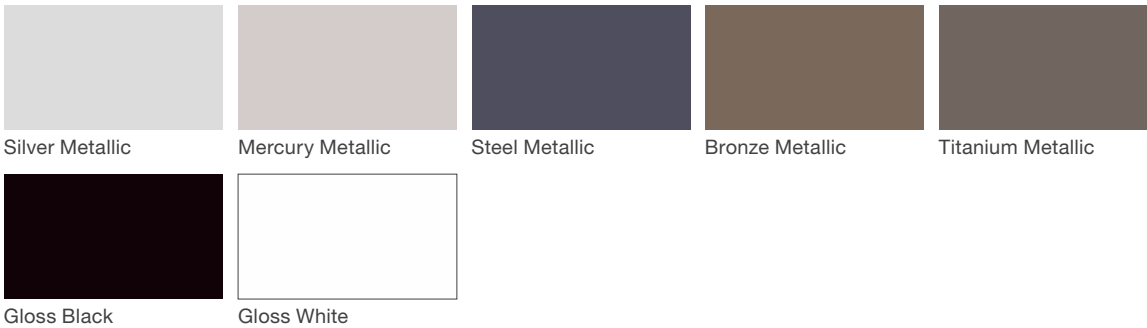

Plexus Bench

landscapeforms®

Material / Colors Sheet

Vivid Series - Powdercoated Metal* (Fine Texture)

Neutral Series - Powdercoated Metal*

Architectural Series - Powdercoated Metal* (Fine Texture)

Plexus Bench

landscapeforms®

Material / Colors Sheet

Powdercoated Metal

Powdercoated Metal Pangard II® Polyester Powdercoat is a hard, yet flexible, finish that resists rusting, chipping, peeling and fading. In addition to colors shown, a wide selection of optional and custom colors may be specified for an upcharge.