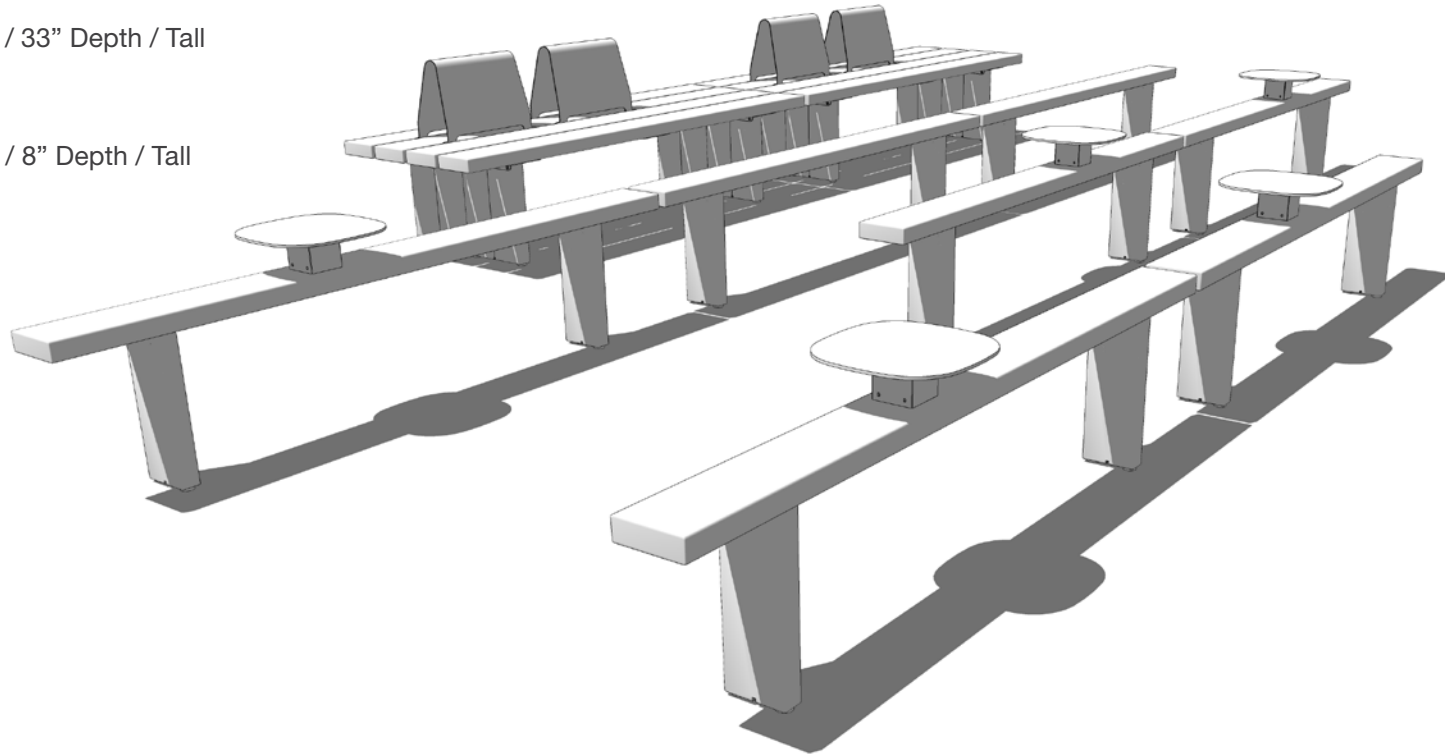

### Components

(2) 94" Platform / 33" Depth / Tall

(4) Backrest

(7) 94" Platform / 8" Depth / Tall

(5) Side Table

**Pods**

**Pods Configuration #1**

**Components**