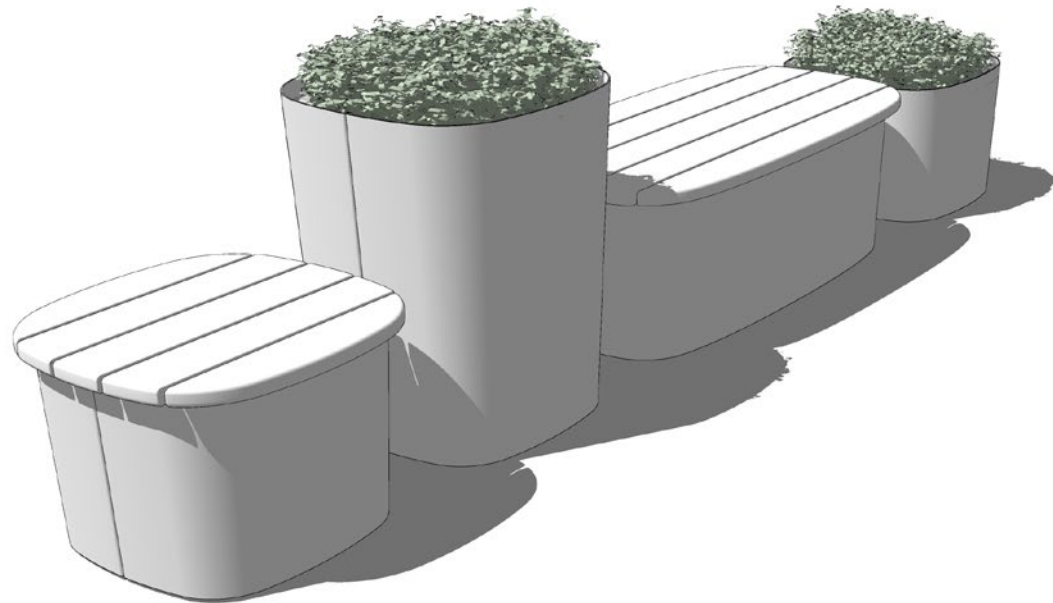

### Components

(2) 94" Platform / 33" Depth / Tall

(4) Backrest

(7) 94" Platform / 8" Depth / Tall

(5) Side Table

**Pods**

**Pods Configuration #1**

**Components**

(1) 21" Seat

(1) 21" Planter / Tall

(1) 44" Seat

(1) 21" Planter / Short