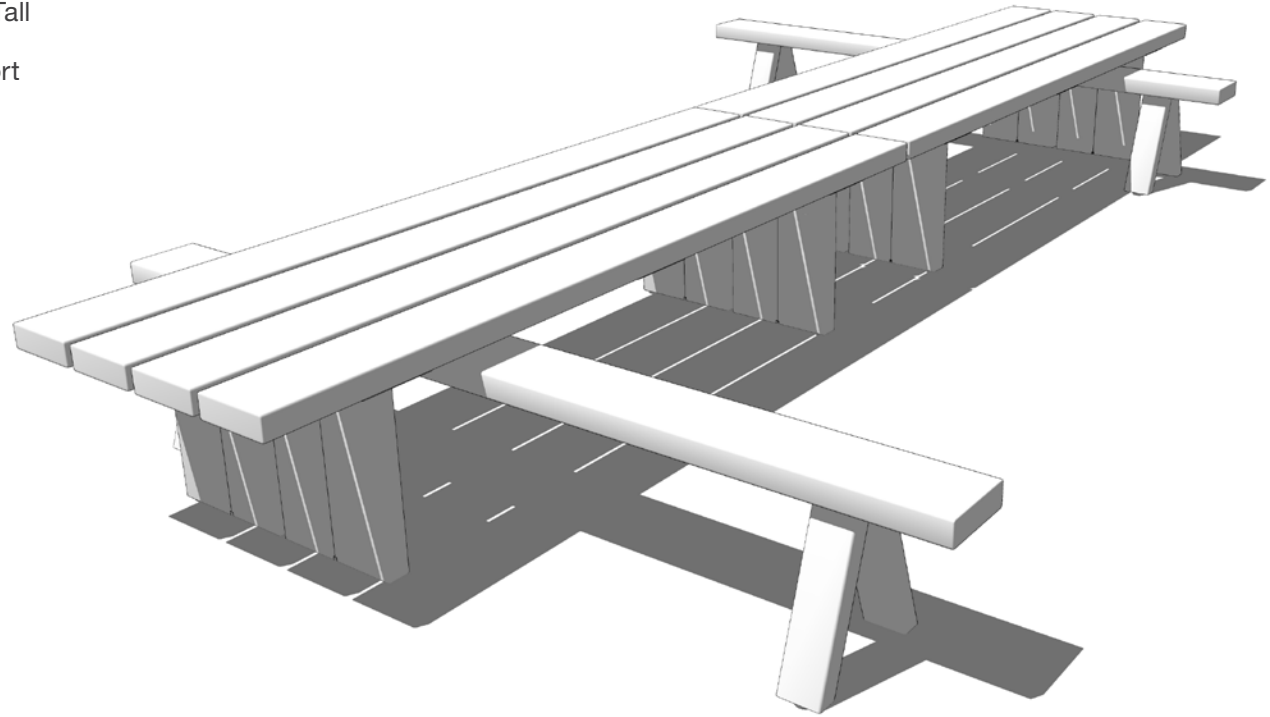

Plains Configuration #5

Components

(2) 94" Platform / 33" Depth / Tall

(2) 94" Trestle / 8" Depth / Short