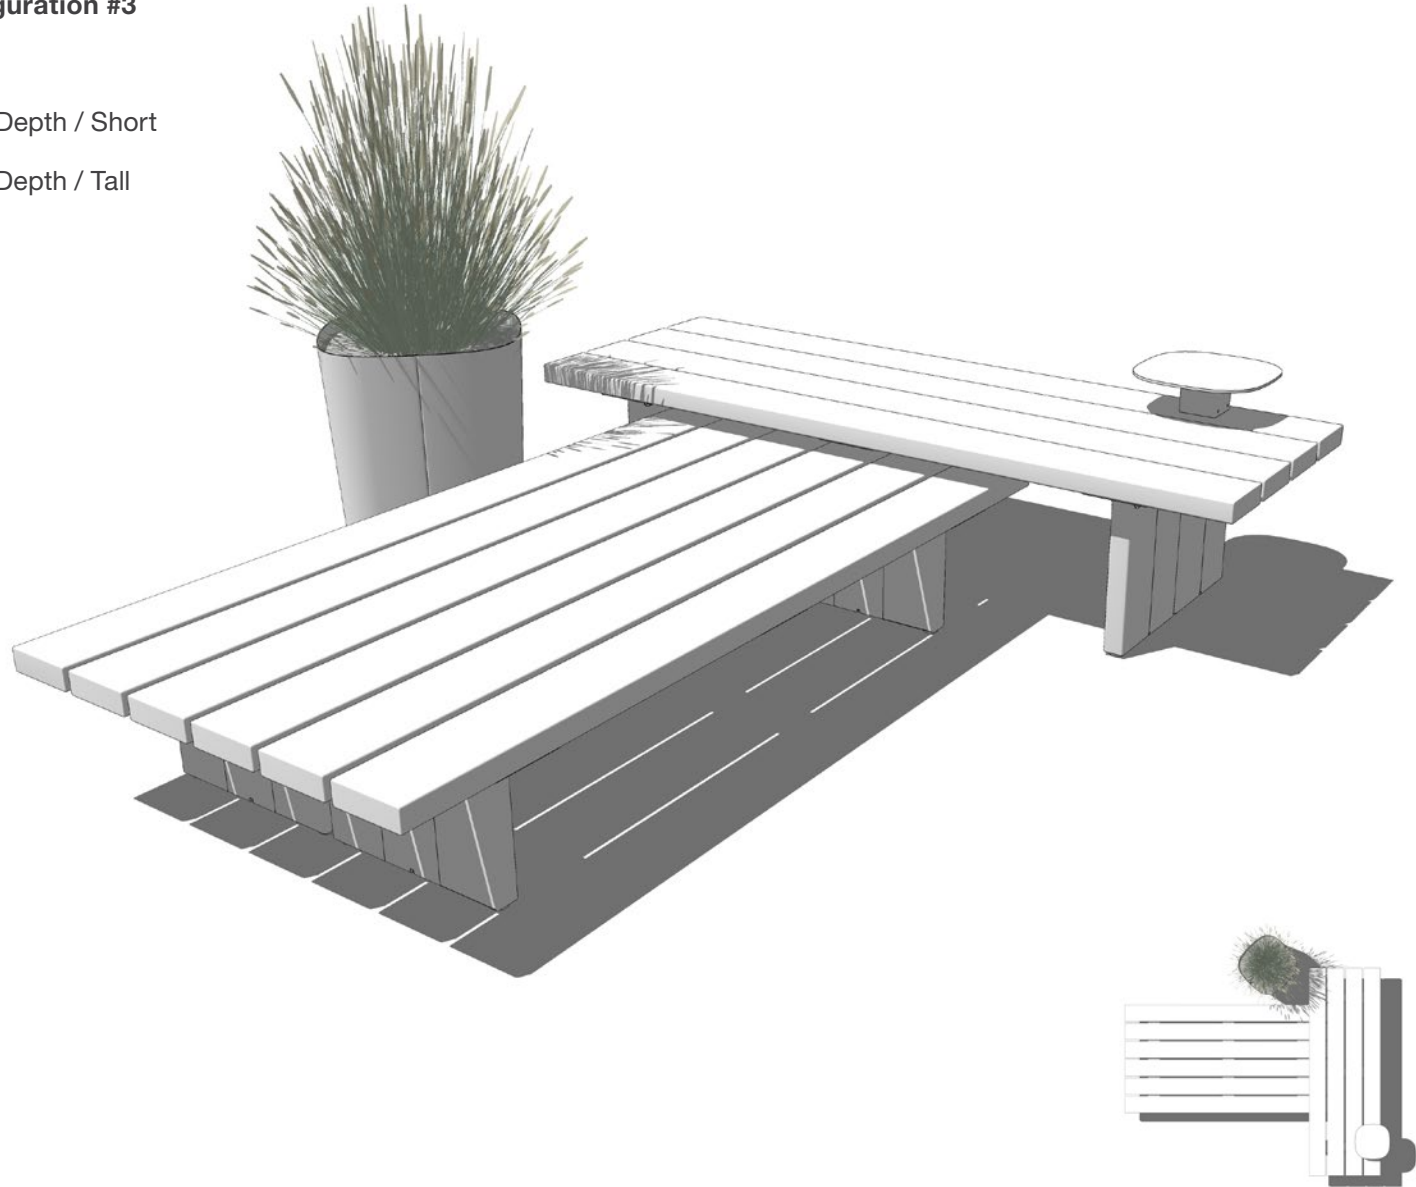

Plains & Pods Configuration #3

Components

- (1) 94" Platform / 49" Depth / Short
- (1) 94" Platform / 33" Depth / Tall
- (1) Side Table
- (1) 21" Planter / Tall