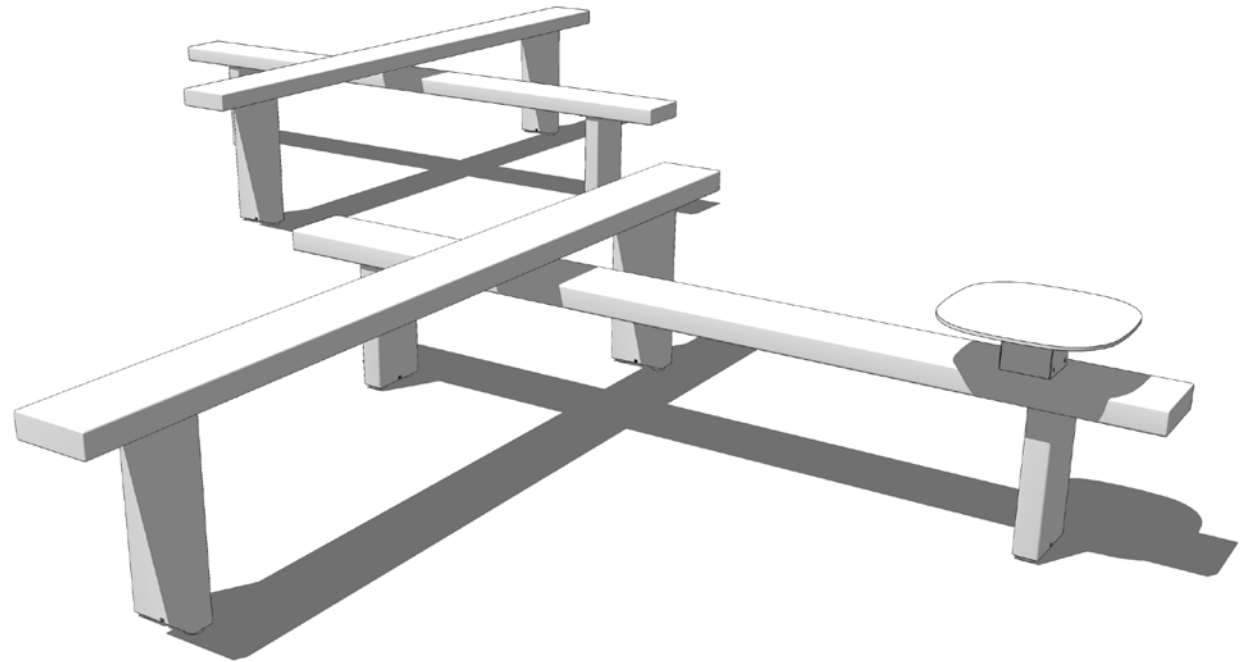

Plains Configuration #2

Components

(2) 94" Trestle / 8" Depth / Short

(2) 94" Platform / 8" Depth / Tall

(1) Side Table