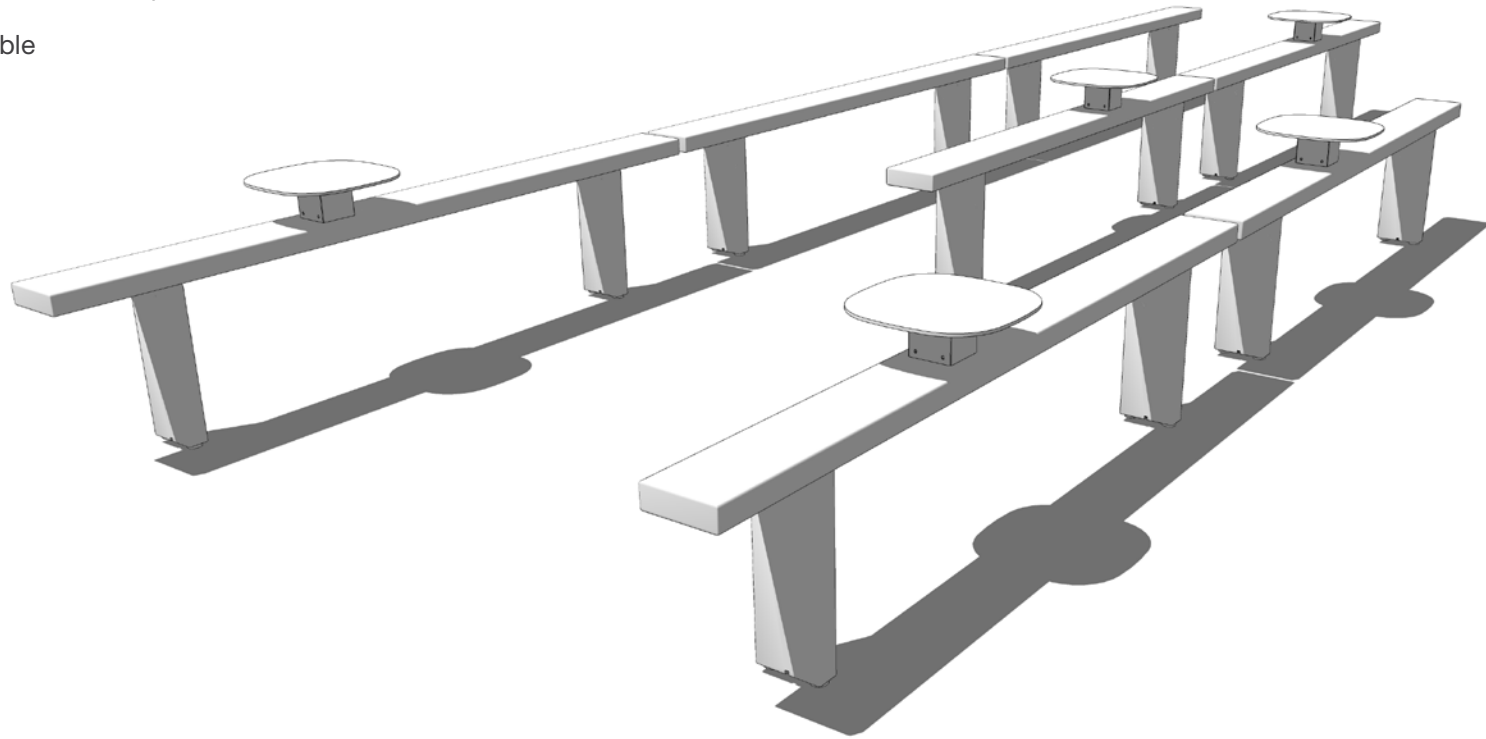

Plains Configuration #7

Components

(7) 94" Platform / 8" Depth / Tall

(5) Side Table