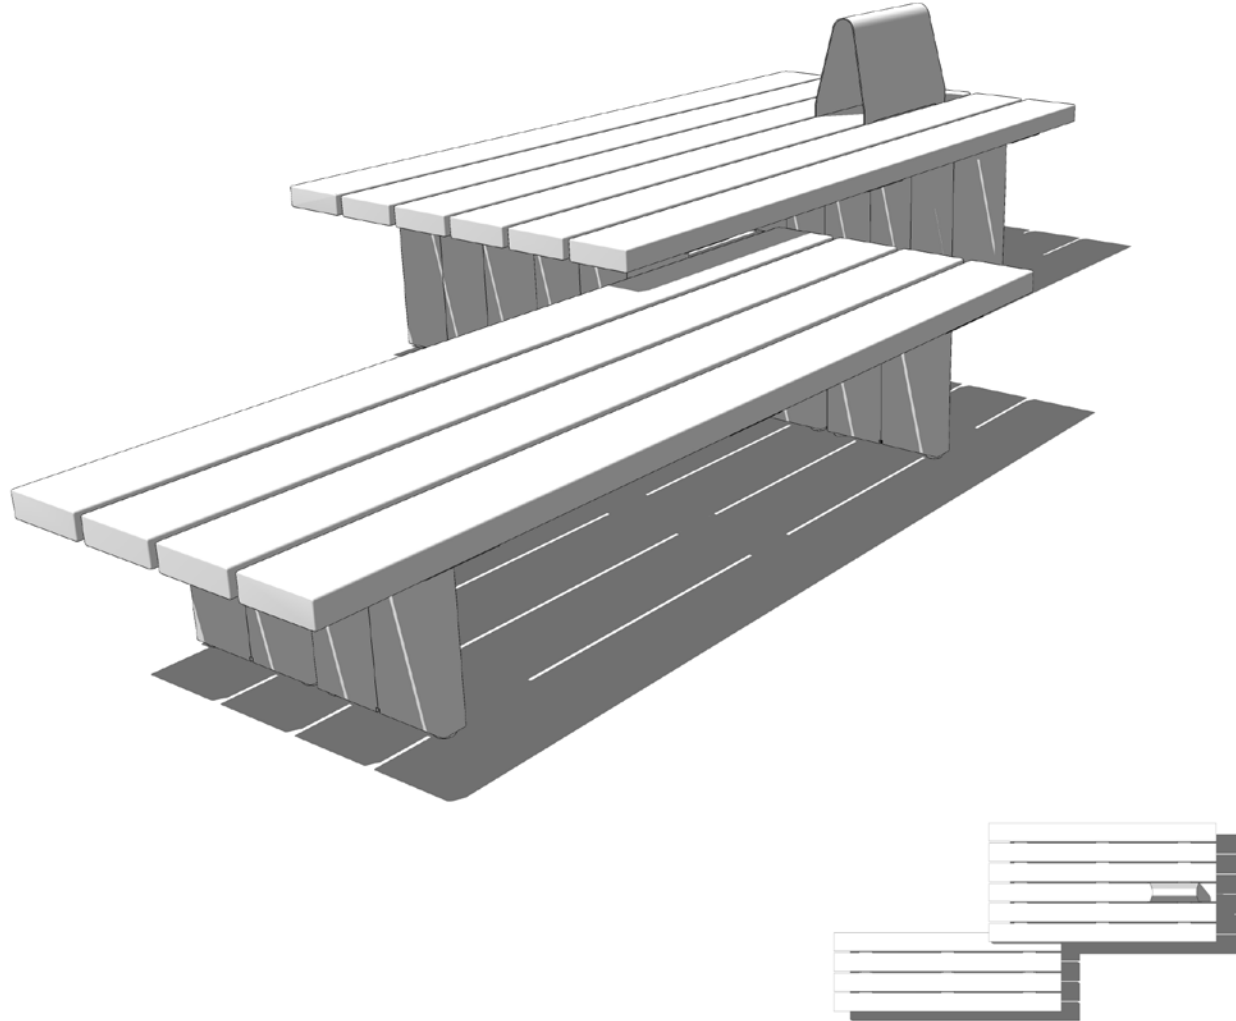

Plains Configuration #3

Components

(1) 94" Platform / 33" Depth / Short

(1) 94" Platform / 49" Depth / Tall

(1) Backrest