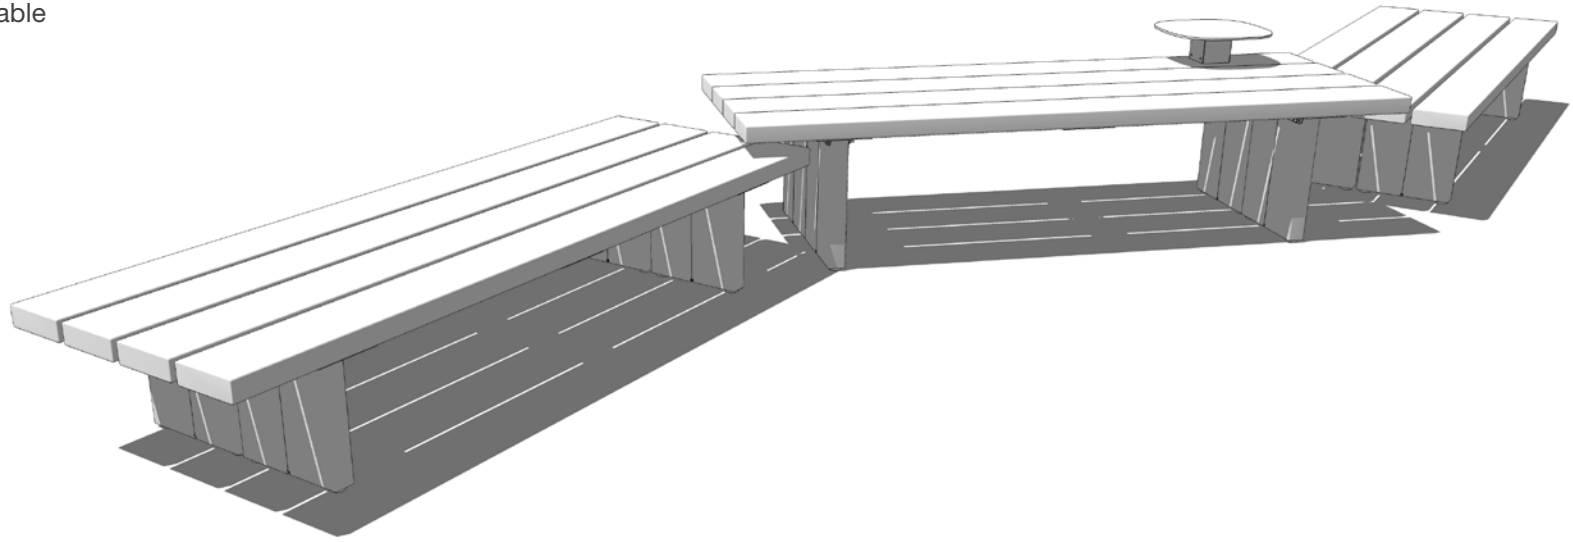

Plains Configuration #4

Components

(2) 94" Platform / 33" Depth / Short

(1) 94" Platform / 33" Depth / Tall

(1) Side Table