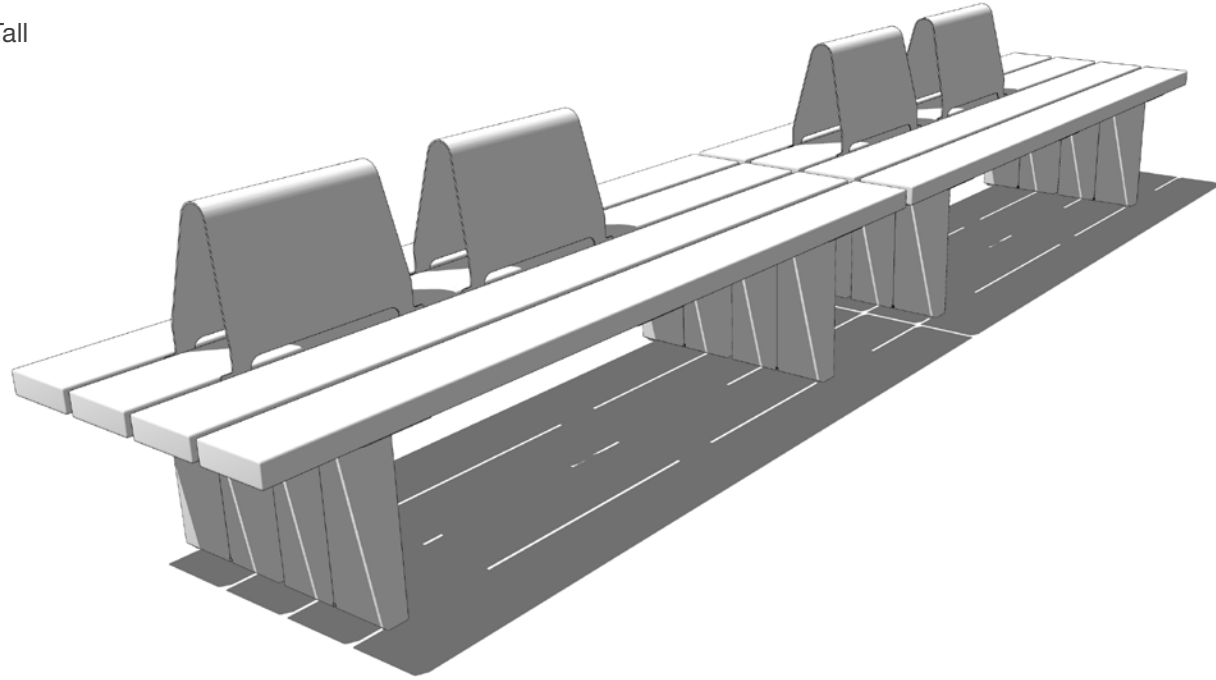

### Components

(2) 94" Platform / 33" Depth / Tall

(2) 94" Trestle / 8" Depth / Short

**Plains Configuration #6**

**Components**

(2) 94" Platform / 33" Depth / Tall

(4) Backrest

**Plains Configuration #7**