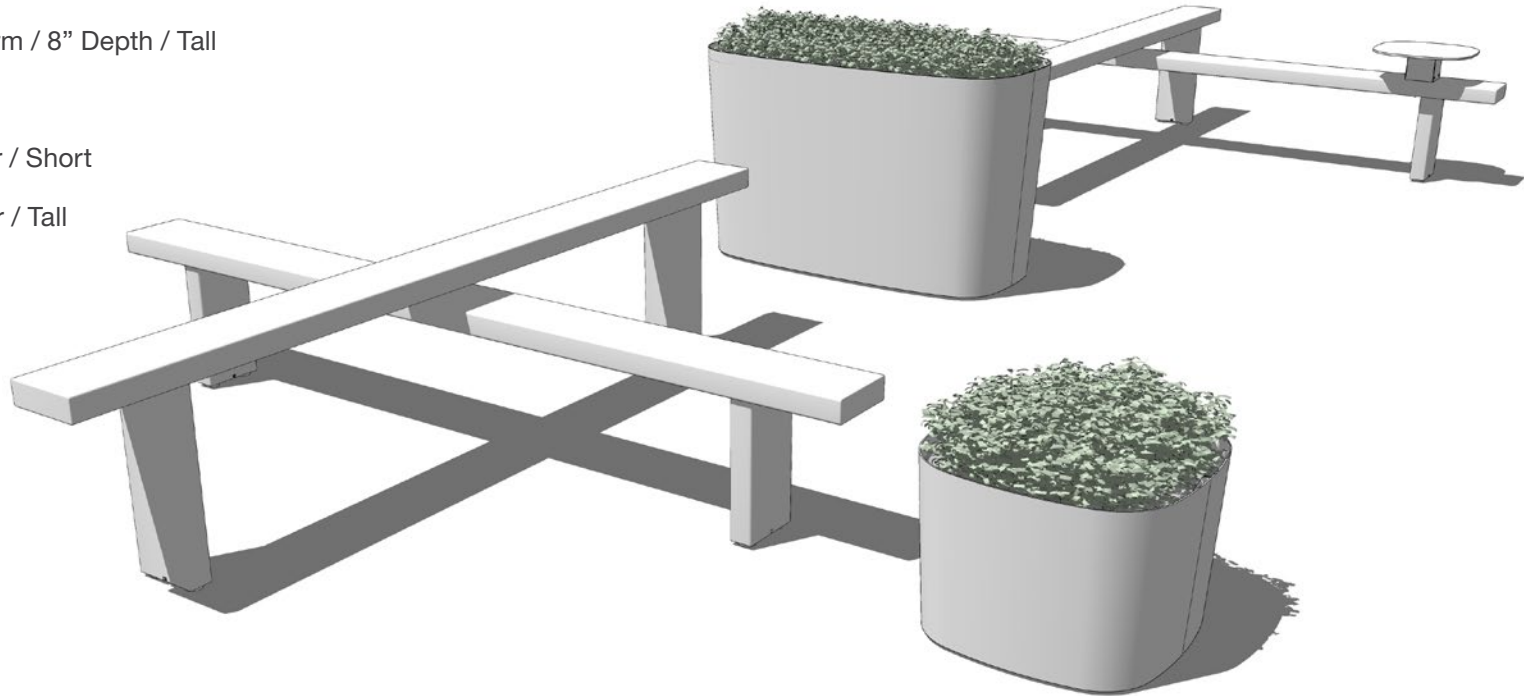

### Components

(2) 94" Platform / 8" Depth / Short

(2) 94" Platform / 8" Depth / Tall

(1) Side Table

(1) 21" Planter / Short

(1) 44" Planter / Tall