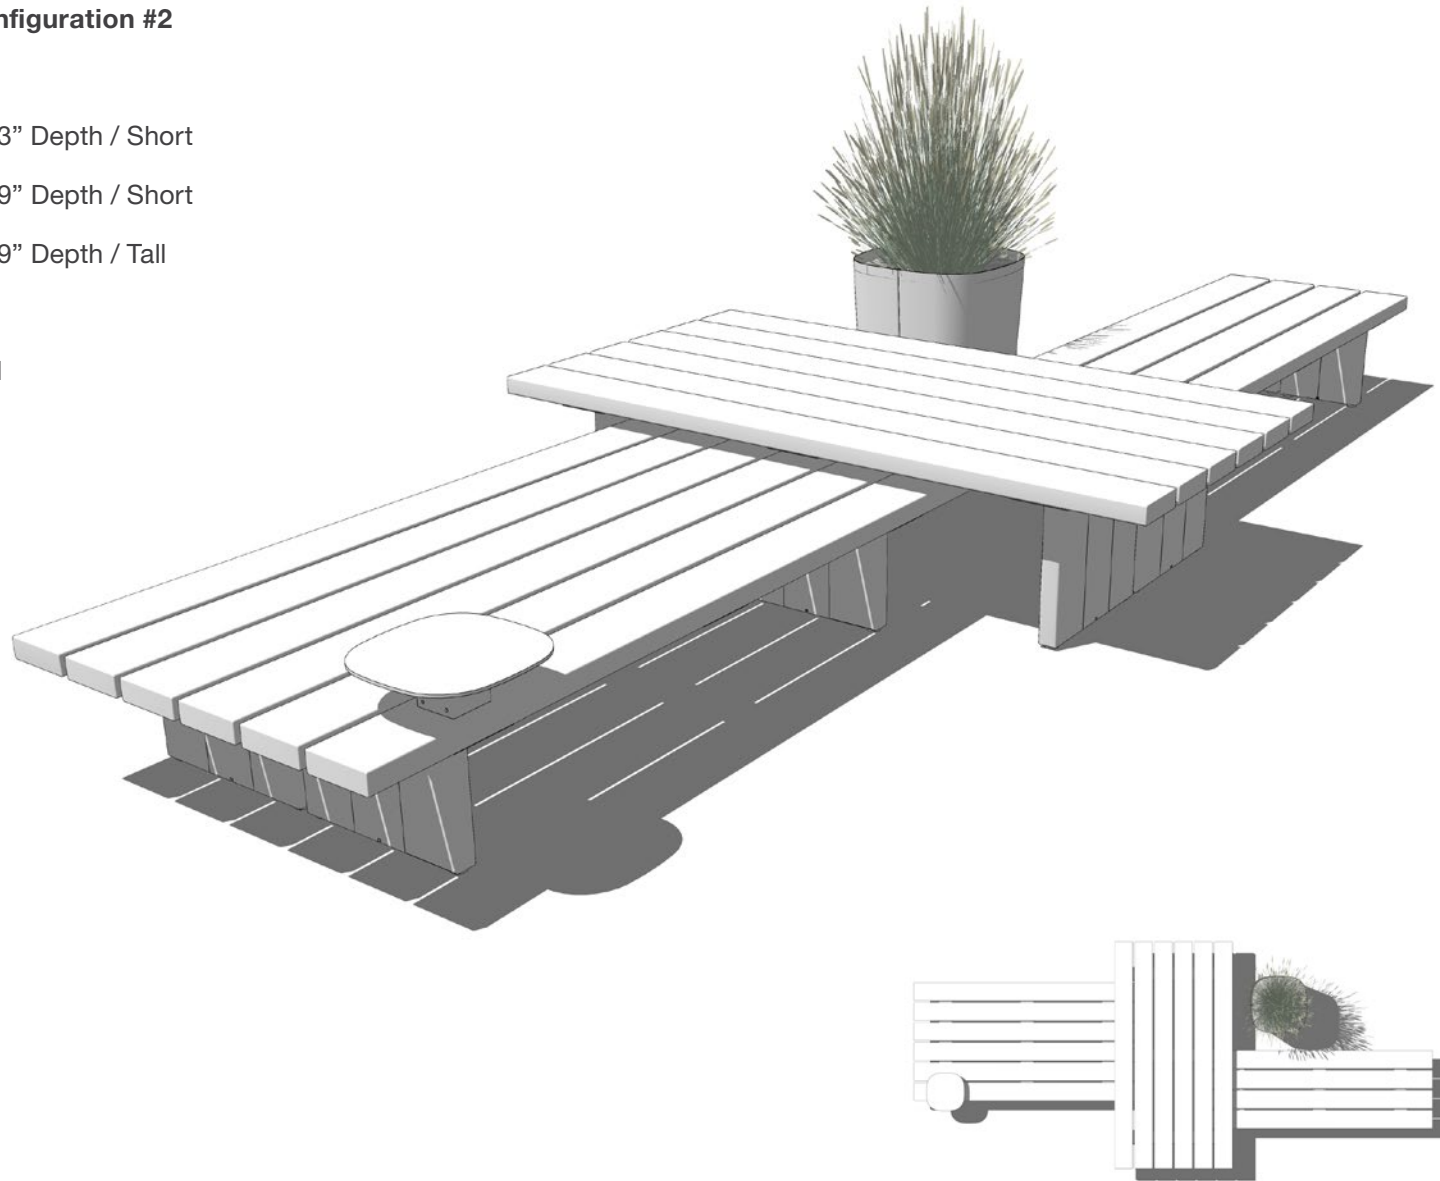

Plains & Pods Configuration #2

Components

- (1) 94" Platform / 33" Depth / Short
- (1) 94" Platform / 49" Depth / Short
- (1) 94" Platform / 49" Depth / Tall
- (1) Side Table
- (1) 21" Planter / Tall