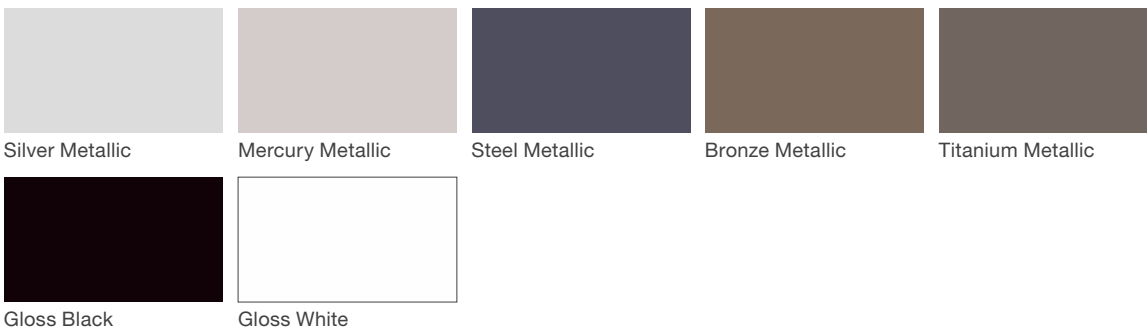

Parc Vue Litter

landscapeforms

Material / Colors Sheet

Vivid Series - Powdercoated Metal* (Fine Texture)

Neutral Series - Powdercoated Metal*

Architectural Series - Powdercoated Metal* (Fine Texture)

Parc Vue Litter

landscapeforms

Material / Colors Sheet

Polyethylene*

Black

Fog

Loll Sky Blue

Loll Leaf Green

Powdercoated Metal

* All colors and patterns shown are approximate and may vary from sample and final.

Polyethylene

Polyethylene Rotationally-molded polyethylene is produced by tumbling polyethylene powder in a mold under heat. The material provides strong structure with integral color that stands up to heavy use and is easily cleaned. Aggregate colors are subject to an upcharge.