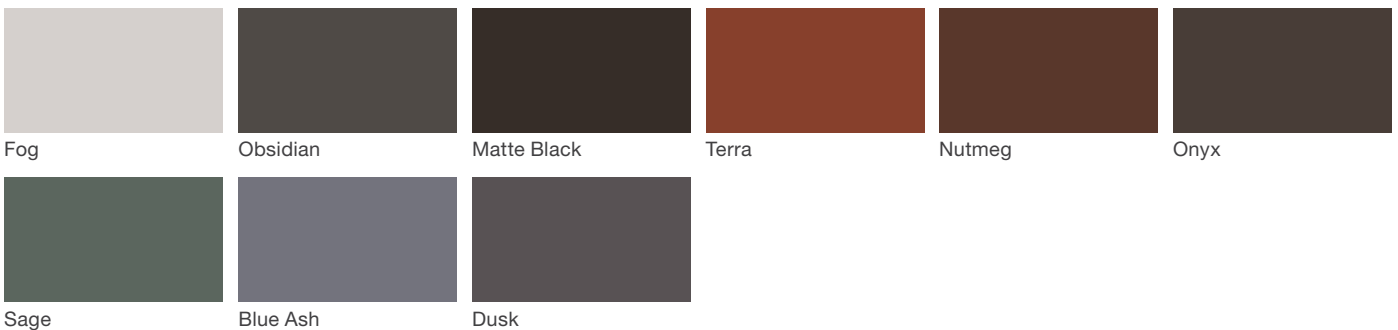

Parc Vue Litter

landscapeforms

Material / Colors Sheet

Vivid Series - Powdercoated Metal* (Fine Texture)

Neutral Series - Powdercoated Metal*

Architectural Series - Powdercoated Metal* (Fine Texture)

Parc Vue Litter

landscapeforms

Material / Colors Sheet

Polyethylene*

Black

Fog

Loll Sky Blue

Loll Leaf Green

Powdercoated Metal

* All colors and patterns shown are approximate and may vary from sample and final.

Polyethylene

Polyethylene Rotationally-molded polyethylene is produced by tumbling polyethylene powder in a mold under heat. The material provides strong structure with integral color that stands up to heavy use and is easily cleaned. Aggregate colors are subject to an upcharge.