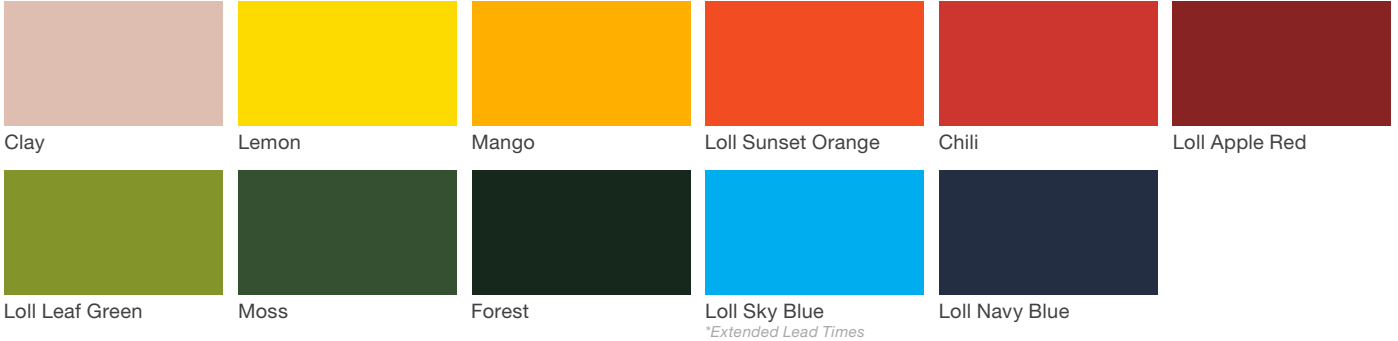

Parc Vue Litter

landscapeforms

Material / Colors Sheet

Vivid Series - Powdercoated Metal* (Fine Texture)

Neutral Series - Powdercoated Metal*

Architectural Series - Powdercoated Metal* (Fine Texture)

Parc Vue Litter

landscapeforms

Material / Colors Sheet

Polyethylene*

Black

Fog

Loll Sky Blue

Loll Leaf Green

Powdercoated Metal

* All colors and patterns shown are approximate and may vary from sample and final.

Polyethylene

Polyethylene Rotationally-molded polyethylene is produced by tumbling polyethylene powder in a mold under heat. The material provides strong structure with integral color that stands up to heavy use and is easily cleaned. Aggregate colors are subject to an upcharge.