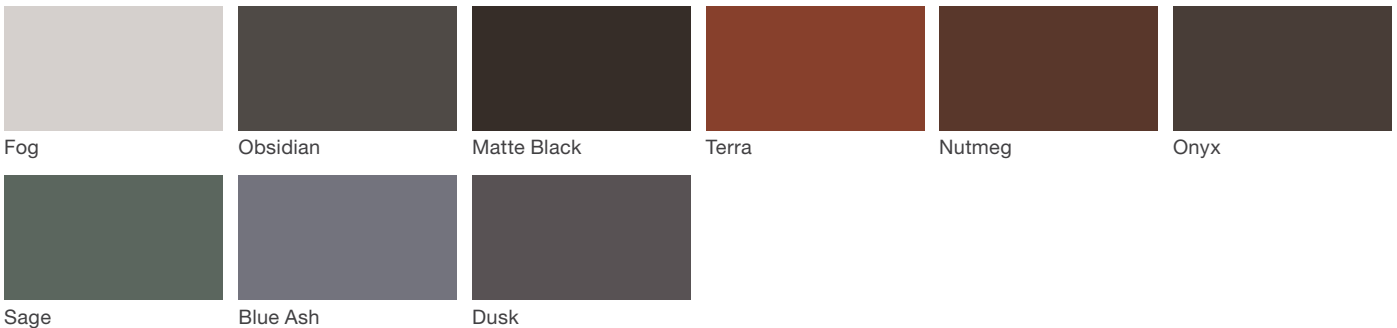

Architectural Series - Powdercoated Metal* (Fine Texture)