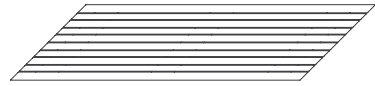

Statement of Line

Right 45