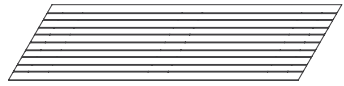

Domestically Sourced
Thermally Modified Ash

Ipe (P)

Jarrah (P)

Statement of Line

Left 30

Left 45

Wedge 30

Wedge 45