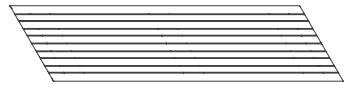

Domestically Sourced
Thermally Modified Ash

Ipe (P)

Jarrah (P)

Statement of Line

Left 30

Left 45

Wedge 30

Wedge 45