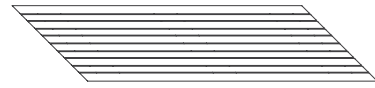

Domestically Sourced
Thermally Modified Ash

Ipe (P)

Jarrah (P)

Statement of Line

Left 30

Left 45

Wedge 30

Wedge 45

Right 30

Right 45

Straight

Straight with Left 45

Straight with Right 45

Left Angle Back

Right Angle Back

Straight Back