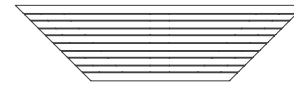

Domestically Sourced
Thermally Modified Ash

Ipe (P)

Jarrah (P)

Statement of Line

Left 30

Left 45

Wedge 30

Wedge 45