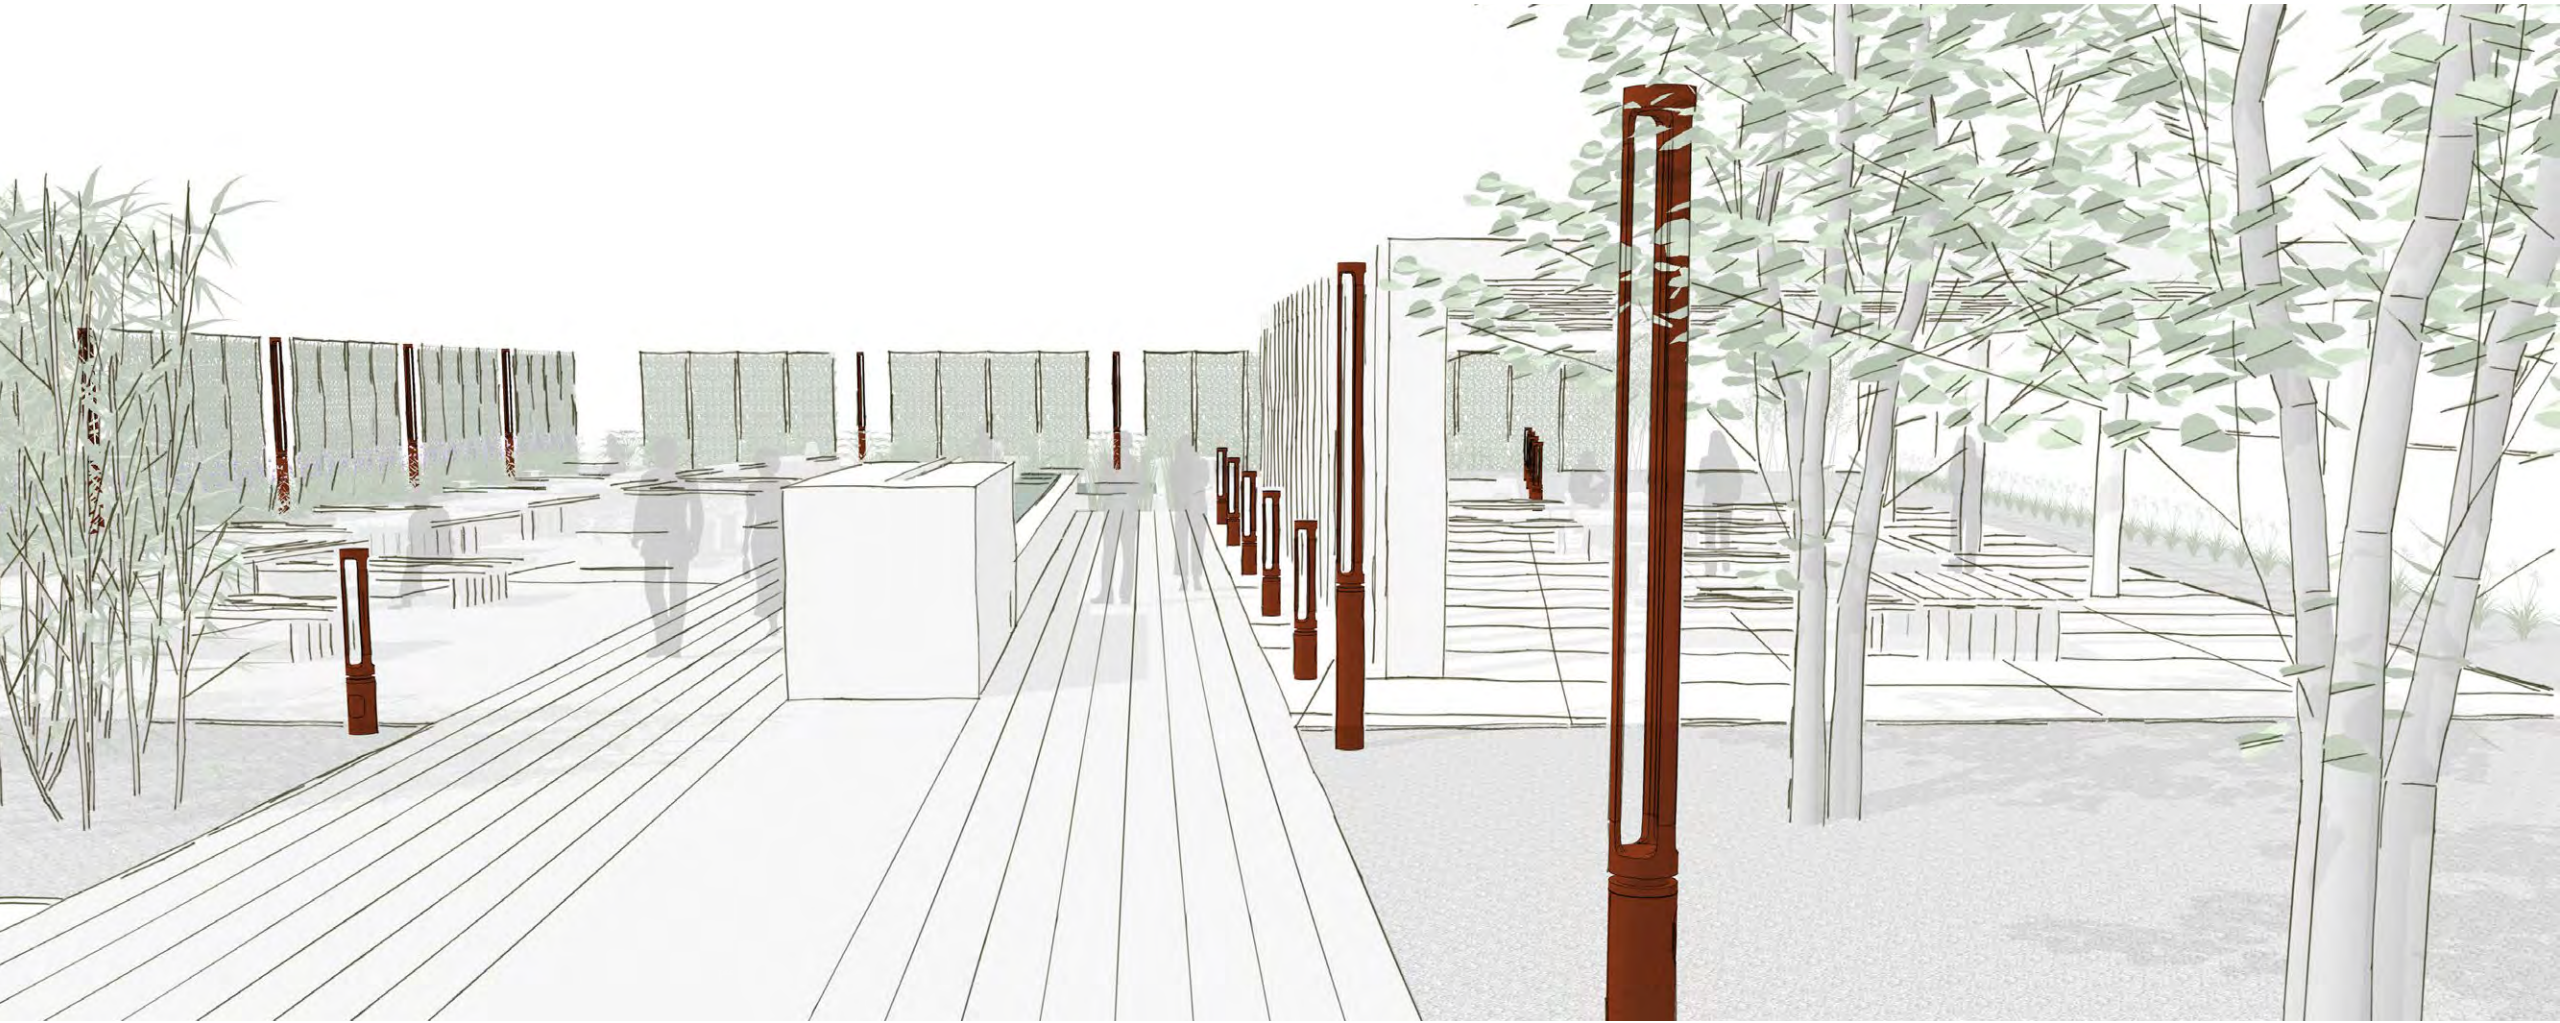

Healing Garden