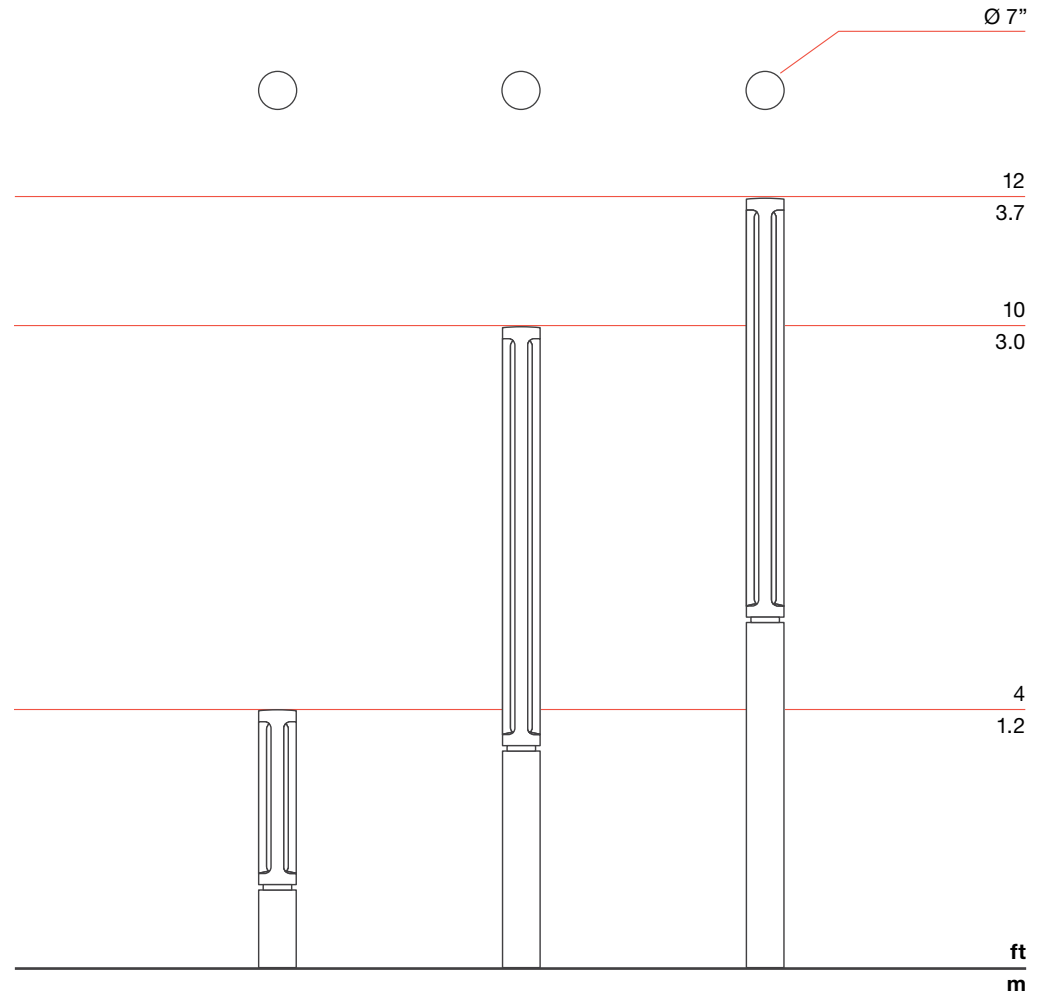

## A complete luminaire family.

10' and 12' column lights, and a 4' path light (available unlit) make up the Outline family of luminaires. Each is offered with a choice of distribution options, and, for the pedestrian scale versions, a choice of lumen packages.

## Features

- Elegant design and high-craft finish
- Visual comfort optical package
- IDA Dark Sky approved
- Pedestrian scale version at 10', 12'
- Pathlight at 4'
- Made in Michigan – BABA compliant\*
- IP66 Rating
- 6 Year Warranty

# Polar Plots

Plot lines represent 1.0fc, grid spacing is 3'

Pathlight Type V

10' Type V (HO)

12' Type V (HO)

Pathlight Type III

10' Type III (HO)

12' Type III (HO)