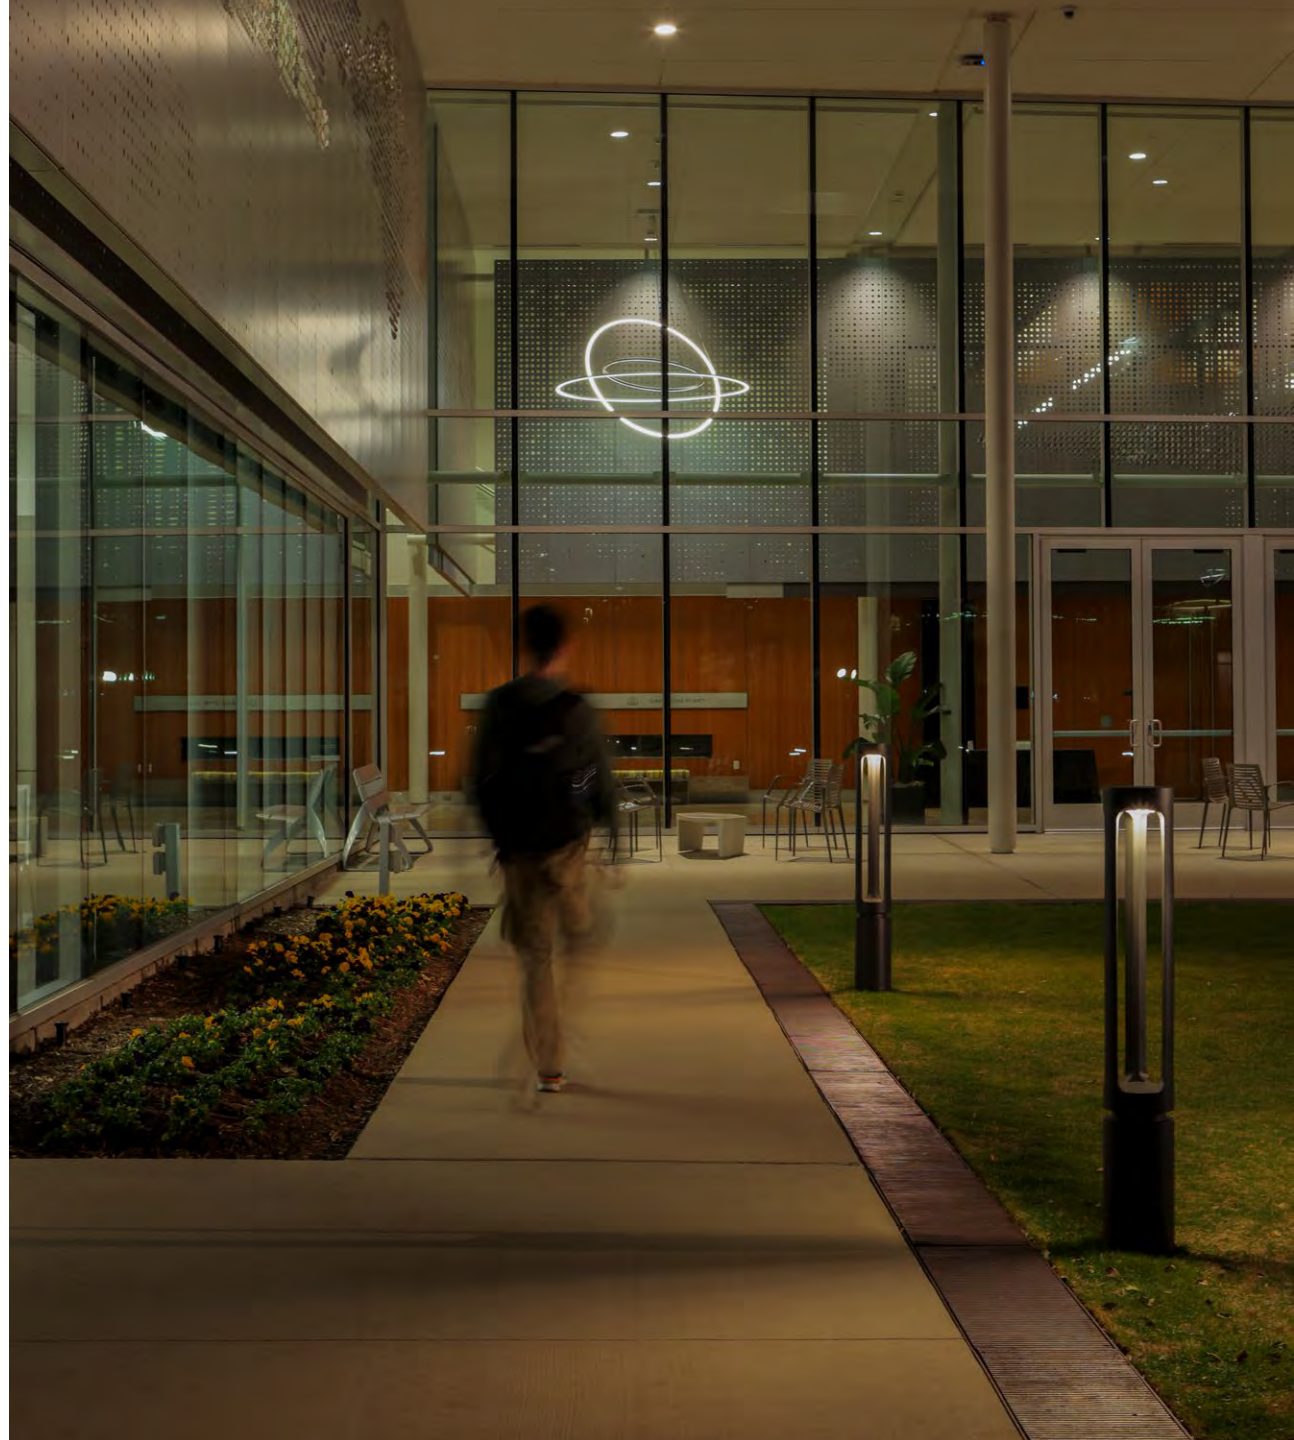

## A complete luminaire family.

10' and 12' column lights, and a 4' path light (available unlit) make up the Outline family of luminaires. Each is offered with a choice of distribution options, and, for the pedestrian scale versions, a choice of lumen packages.

Outline path lights and unlit bollards elegantly define space, intuitively guide traffic, and confidently extend the usability of the outdoors with its sculptural, modern form.

Outline is International Dark-Sky Approved and is Buy America Compliant. It eliminates high angle glare (G-0 rated), enhancing visual comfort, the visual experience and safety in public space settings.