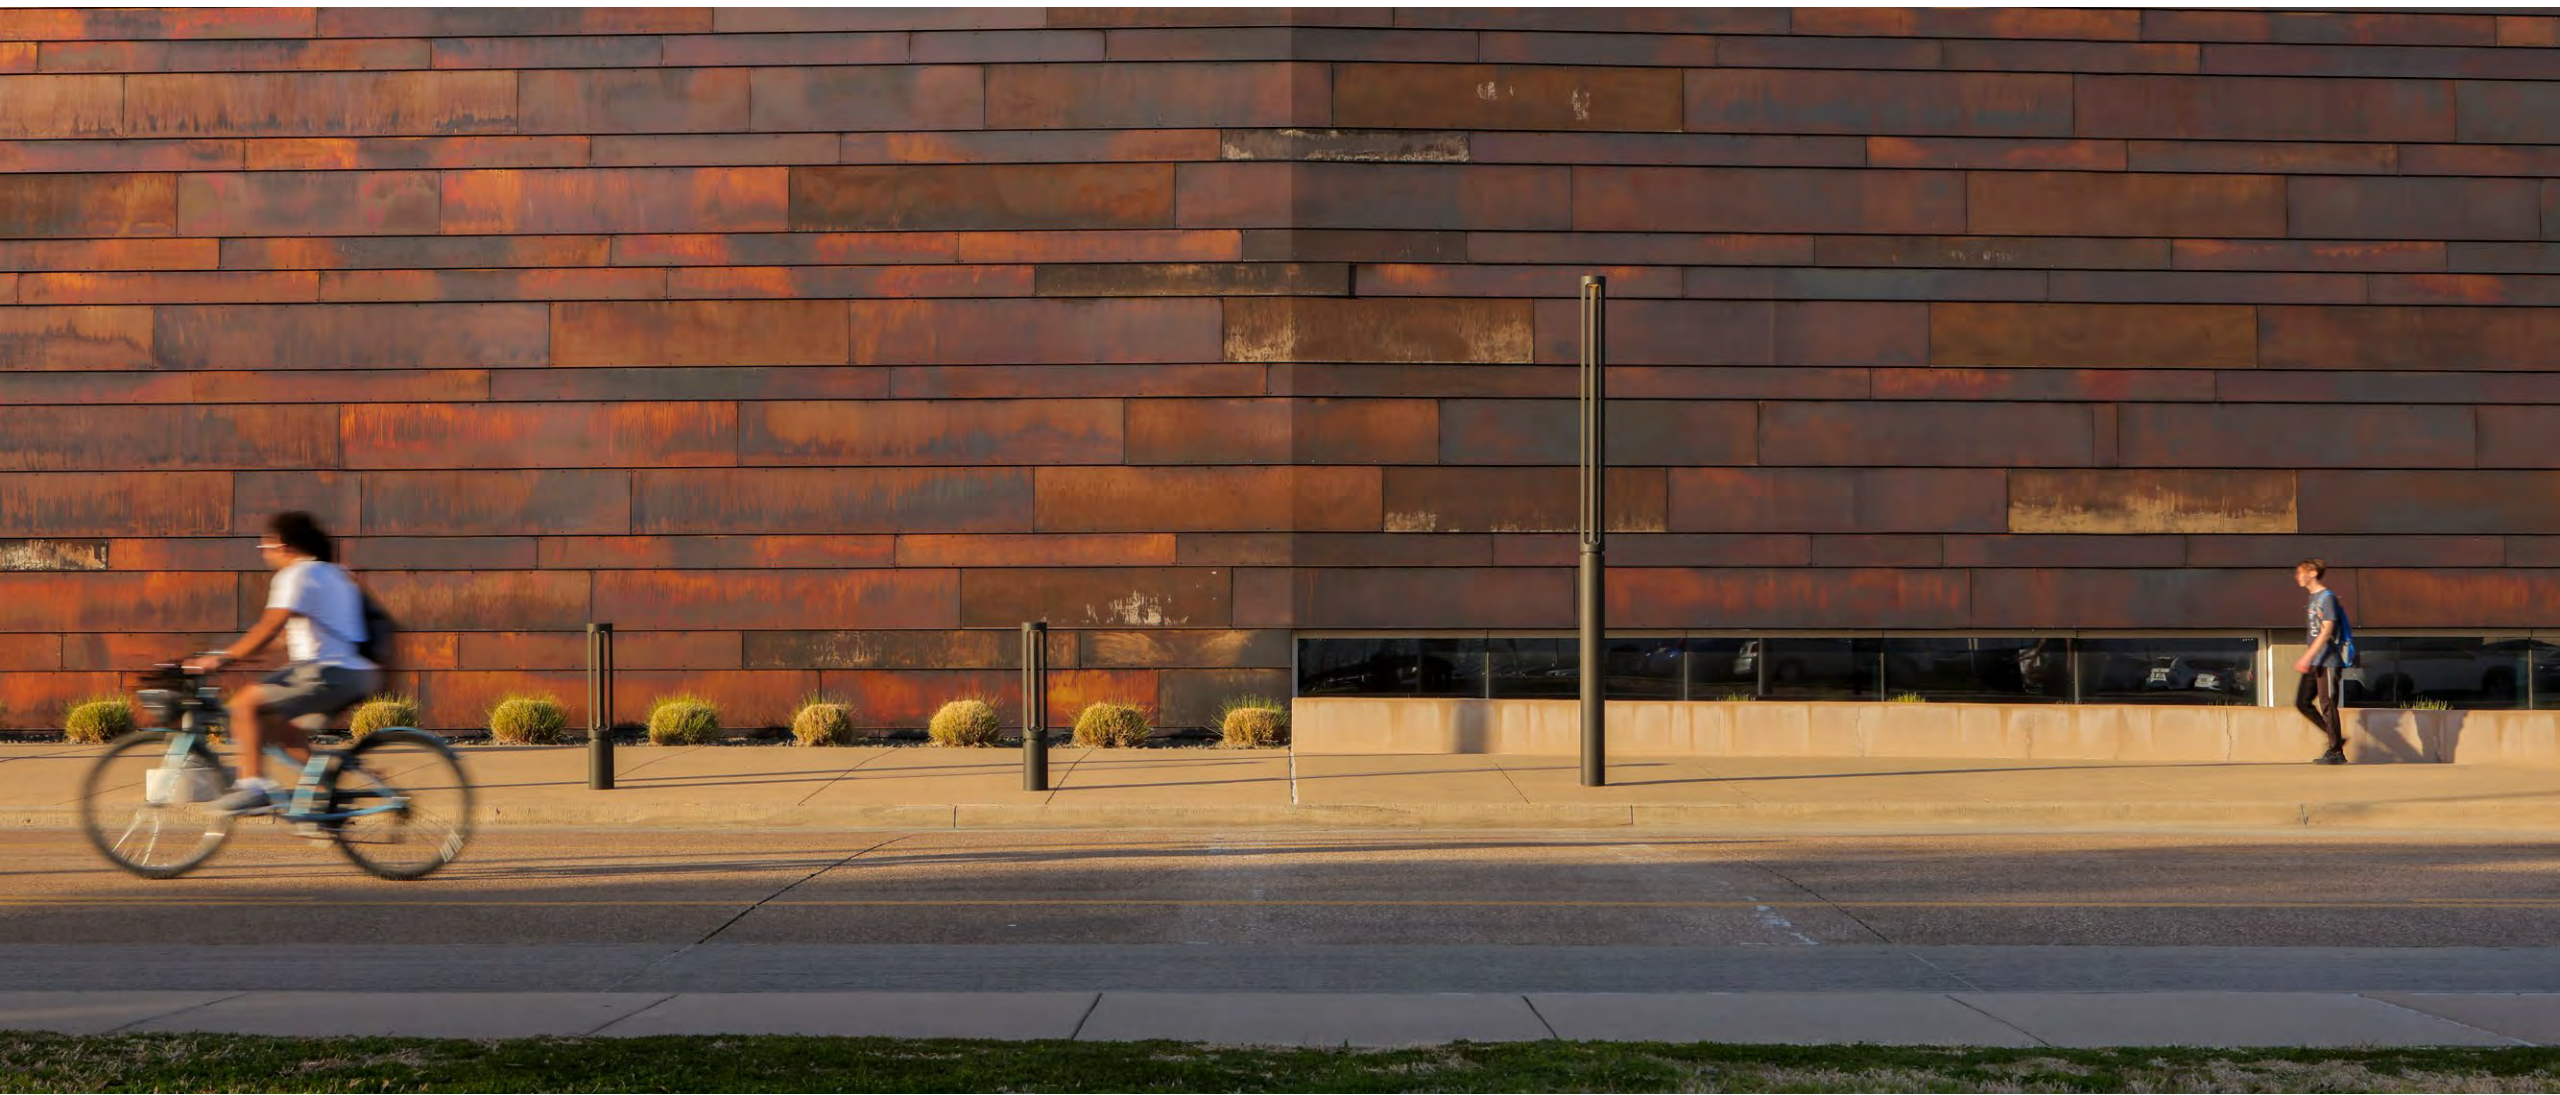

## Redefine the Ordinary

A performance luminaire. A sculptural wayfinding element. An illuminated architectural detail. Outline reimagines the familiar lighting element, bringing visual interest, performance and versatility to urban environments.

## A complete luminaire family.

10' and 12' column lights, and a 4' path light (available unlit) make up the Outline family of luminaires. Each is offered with a choice of distribution options, and, for the pedestrian scale versions, a choice of lumen packages.

Outline path lights and unlit bollards elegantly define space, intuitively guide traffic, and confidently extend the usability of the outdoors with its sculptural, modern form.

Outline is International Dark-Sky Approved and is Buy America Compliant. It eliminates high angle glare (G-0 rated), enhancing visual comfort, the visual experience and safety in public space settings.