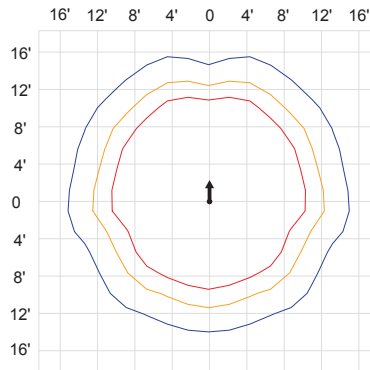

Outline includes luminaires at 10', 12', and 4' heights, each with a selection of distribution options and lumen packages. At the pathlight scale, Outline's 4' illuminated bollard utilizes a directed optic designed to maximize on-center spacing and uniformity. The bollard is also offered in an unlit version to provide further options in space delineation.

### 4' Lit Bollard

Visual comfort light engine @ 3000K

1.0fc 0.5fc 0.2fc

4' Lens Height, Type III

4' Lens Height, Type V