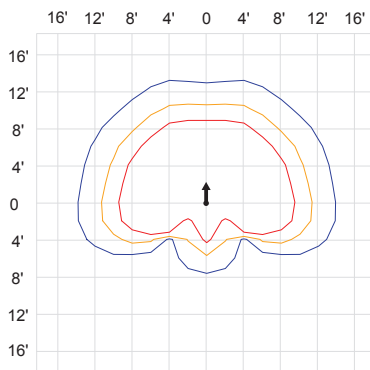

Specification Sheet | DW100

Luminaire Performance Data (3000K)

Height	Distribution Type	Lumens	Efficacy (lm/W)	BUG Rating	Watts
4'	Type III	679	49	B0-U0-G1	14
	Type V	1023	49	B1-U0-G1	21

Lumen output scaling factors: 2700K (0.947), 3500K (1.046), 4000K (1.053)

4' Lit Bollard

Visual comfort light engine @ 3000K

1.0fc 0.5fc 0.2fc

4' Lens Height, Type III