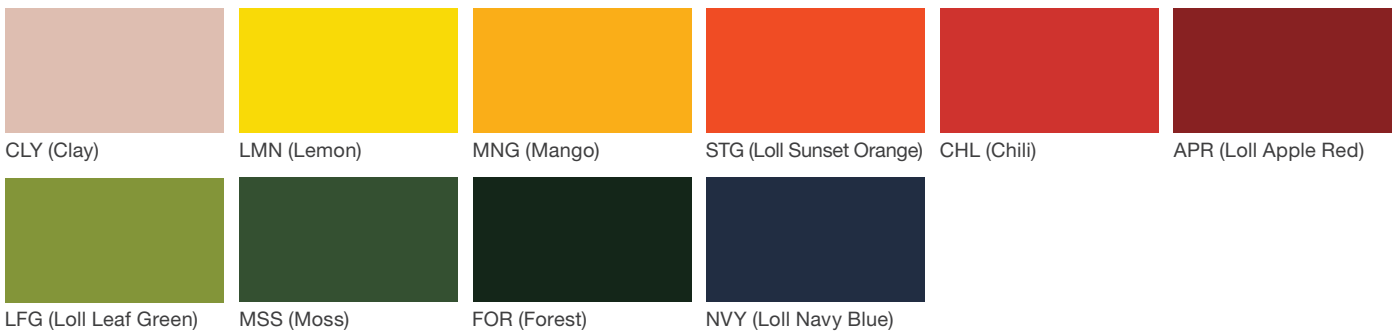

Vivid Series - Powdercoated Metal* (Fine Texture)