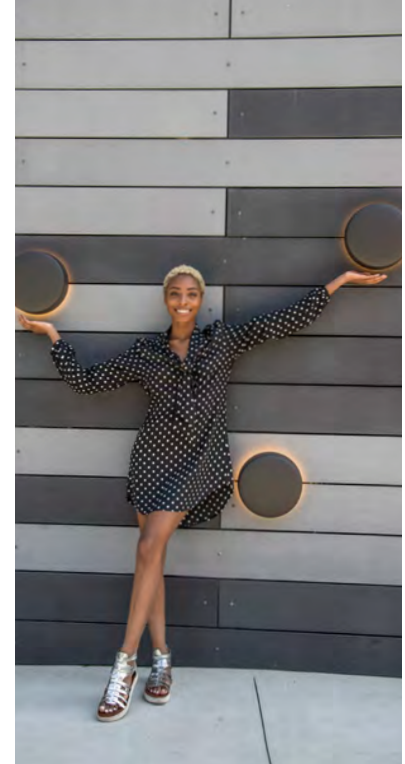

landscapeforms.com

Motive: Designed by Justin Champaign

Specifications are subject to change without notice. Landscape Forms supports the Landscape Architecture Foundation at the Second Century level. ©2019 Landscape Forms, Inc. Printed in the U.S.A.

800.521.2546 | 269.381.3455 fax
7800 E. Michigan Ave., Kalamazoo, MI 49048

landscapeforms®

DESIGN. CULTURE. CRAFT.