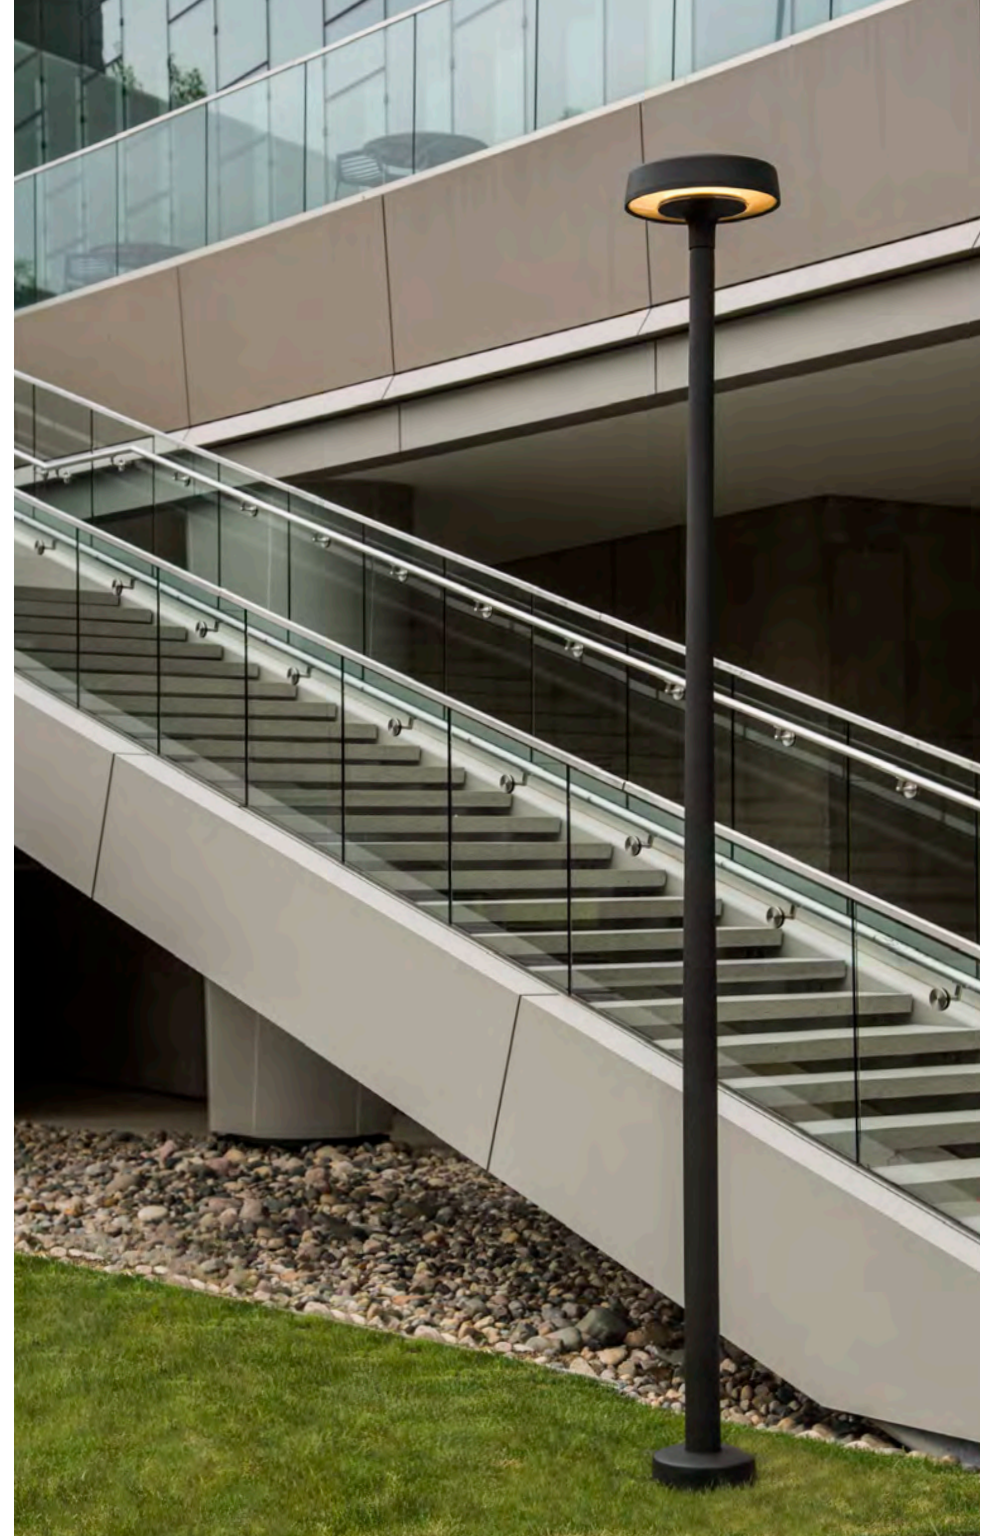

landscapeforms®

Motive

Finishing Touches

Motive is a family of sophisticated lights that blurs the line between indoor and outdoor lighting and creates out-of-the-ordinary settings. Designed by Justin Champaign, the neutral sculptural form and broad line address an array of applications for buildings and grounds, pathways, social spaces, and high-profile areas such as art installations and entrances.

Inner Beauty

Motive luminaires celebrate the beauty of light and its interaction with objects, architecture, and space. Motive's hidden light source, clear lens, and sculpted interior invite closer inspection. Like the intricacy of a Swiss watch, Motive's form and mechanics are striking inside and out.

Expand the Possibilities

The Motive family includes area lights, a path light, a wall-mounted light, a pendant light, and a dramatic floor lamp (a first for Landscape Forms). Each light offers its own visual experience. Area lights are offered with a clear or diffused lens, in two pole heights, and with three distribution types. The path light has a diffused lens and two distribution types. The ADA-compliant wall-mounted light with diffused lens illuminates 360 degrees. The pendant light has a clear lens and lambertian distribution, and the outdoor floor lamp with point source light can be surface-mounted, hardwired, or freestanding.

Motive's technologically advanced LED configuration creates smooth, even light; the lamp and reflector design eliminates glare. Lights are offered in 2700K, 3000K, 3500K, and 4000K temperatures and are UL listed. They are made of cast aluminum with a powdercoat finish and offered in a selection of colors. The floor lamp has a steel base.