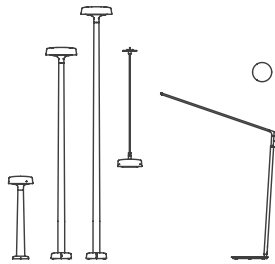

landscapeforms.com

Motive: Designed by Justin Champaign

Specifications are subject to change without notice. Landscape Forms supports the Landscape Architecture Foundation at the Second Century level. ©2019 Landscape Forms, Inc. Printed in the U.S.A.

800.521.2546 | 269.381.3455 fax
7800 E. Michigan Ave., Kalamazoo, MI 49048

landscapeforms®

DESIGN. CULTURE. CRAFT.