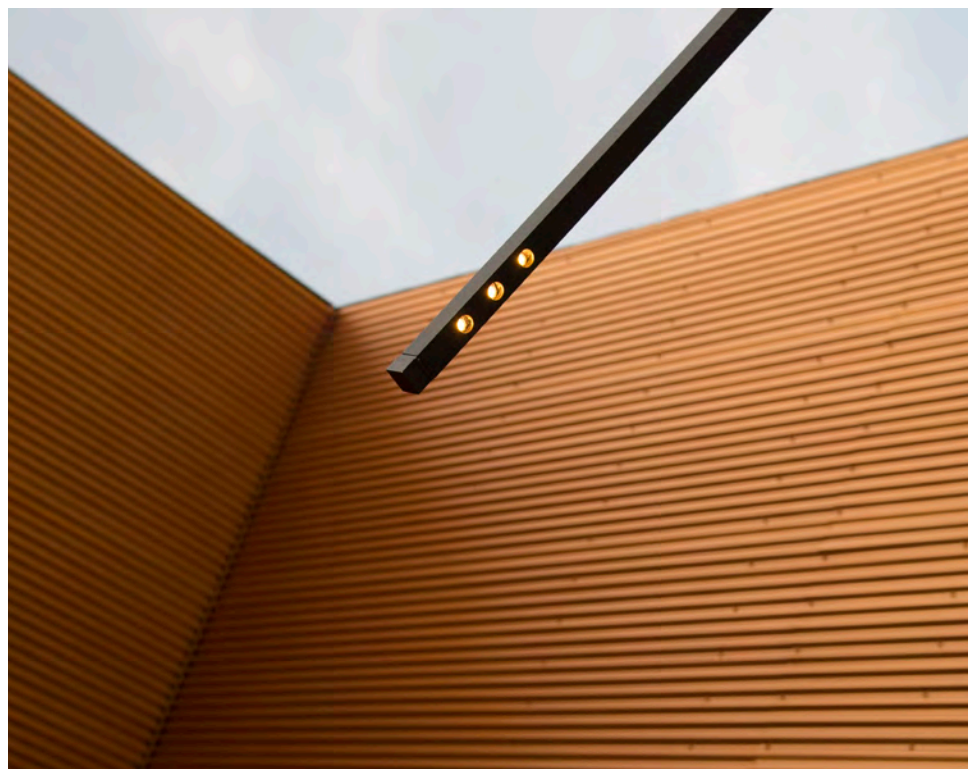

landscapeforms®

Motive

Finishing Touches

Motive is a family of sophisticated lights that blurs the line between indoor and outdoor lighting and creates out-of-the-ordinary settings. Designed by Justin Champaign, the neutral sculptural form and broad line address an array of applications for buildings and grounds, pathways, social spaces, and high-profile areas such as art installations and entrances.

Inner Beauty

Motive luminaires celebrate the beauty of light and its interaction with objects, architecture, and space. Motive's hidden light source, clear lens, and sculpted interior invite closer inspection. Like the intricacy of a Swiss watch, Motive's form and mechanics are striking inside and out.

Expand the Possibilities

The Motive family includes area lights, a path light, a wall-mounted light, a pendant light, and a dramatic floor lamp (a first for Landscape Forms). Each light offers its own visual experience. Area lights are offered with a clear or diffused lens, in two pole heights, and with three distribution types. The path light has a diffused lens and two distribution types. The ADA-compliant wall-mounted light with diffused lens illuminates 360 degrees. The pendant light has a clear lens and lambertian distribution, and the outdoor floor lamp with point source light can be surface-mounted, hardwired, or freestanding.

Motive's technologically advanced LED configuration creates smooth, even light; the lamp and reflector design eliminates glare. Lights are offered in 2700K, 3000K, 3500K, and 4000K temperatures and are UL listed. They are made of cast aluminum with a powdercoat finish and offered in a selection of colors. The floor lamp has a steel base.