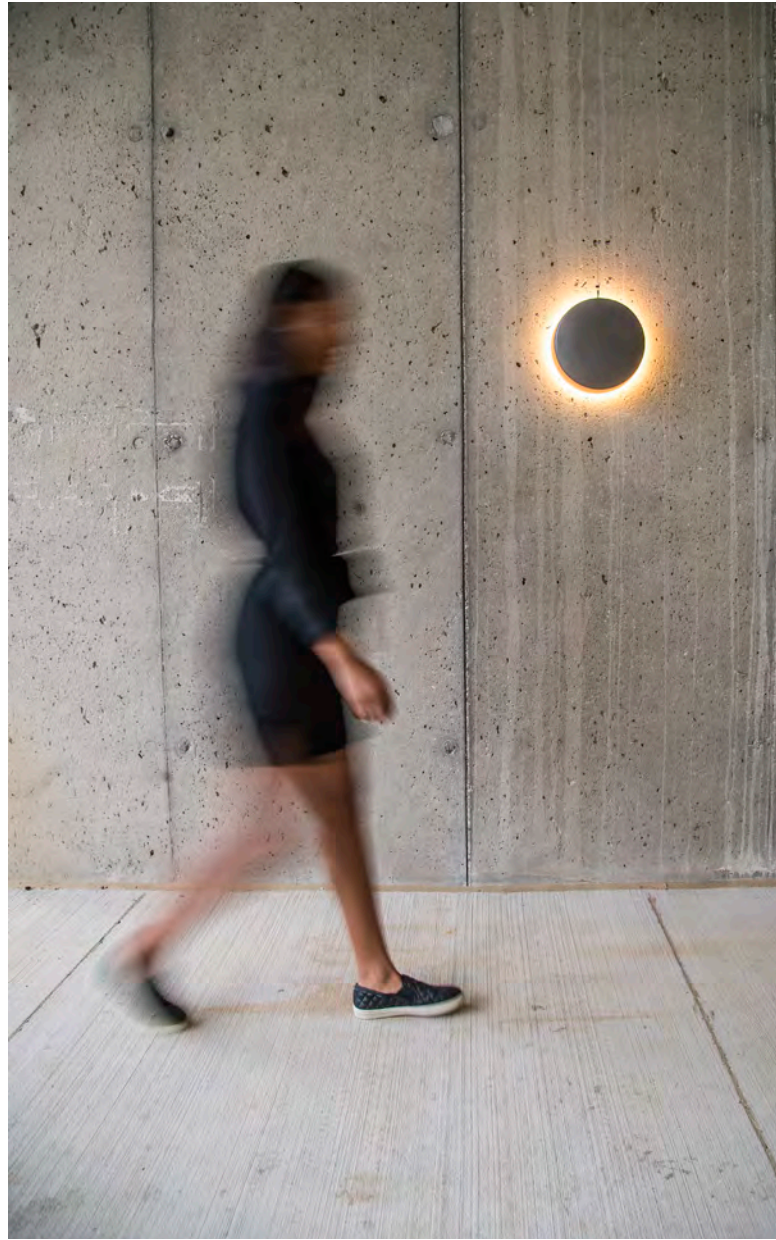

landscapeforms®

Motive

Finishing Touches

Motive is a family of sophisticated lights that blurs the line between indoor and outdoor lighting and creates out-of-the-ordinary settings. Designed by Justin Champaign, the neutral sculptural form and broad line address an array of applications for buildings and grounds, pathways, social spaces, and high-profile areas such as art installations and entrances.

Inner Beauty

Motive luminaires celebrate the beauty of light and its interaction with objects, architecture, and space. Motive's hidden light source, clear lens, and sculpted interior invite closer inspection. Like the intricacy of a Swiss watch, Motive's form and mechanics are striking inside and out.

Expand the Possibilities

The Motive family includes area lights, a path light, a wall-mounted light, a pendant light, and a dramatic floor lamp (a first for Landscape Forms). Each light offers its own visual experience. Area lights are offered with a clear or diffused lens, in two pole heights, and with three distribution types. The path light has a diffused lens and two distribution types. The ADA-compliant wall-mounted light with diffused lens illuminates 360 degrees. The pendant light has a clear lens and lambertian distribution, and the outdoor floor lamp with point source light can be surface-mounted, hardwired, or freestanding.

Motive's technologically advanced LED configuration creates smooth, even light; the lamp and reflector design eliminates glare. Lights are offered in 2700K, 3000K, 3500K, and 4000K temperatures and are UL listed. They are made of cast aluminum with a powdercoat finish and offered in a selection of colors. The floor lamp has a steel base.