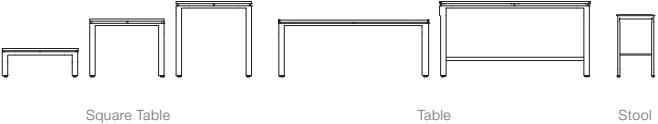

Table

Stool

landscapeforms.com

Morrison: Design By Lionel Morrison
Specifications are subject to change without notice.
Landscape Forms supports the Landscape
Architecture Foundation at the Second Century level.
©2018 Landscape Forms, Inc. Printed in U.S.A.

800.521.2546 269.381.3455 fax
7800 E. Michigan Ave., Kalamazoo, MI 49048

Square Table