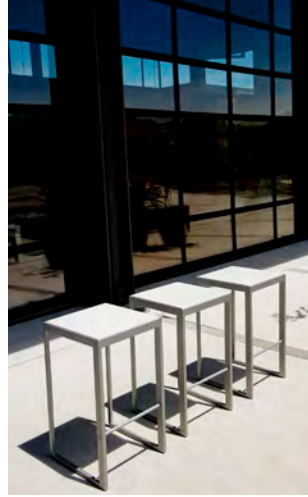

landscapeforms®

MORRISON

Harmonious expressions from a master of modernist architecture

Transform a terrace or roof garden into a gallery with the addition of functional art in the form of Morrison tables and stools. Designed by renowned modernist architect Lionel Morrison, the table frames appear to float, creating an ethereal quality balanced by the strength and texture of wood, concrete, or metal surface inserts. Seamless connections and flawless finishes further define Morrison's timeless artistry.

Elevate the many dimensions of Terrace Life

Morrison makes memorable moments happen in protected private and public spaces. Standing-height rectangular and square tables suit a casual get-together. Dining-height square tables introduce a formal tone to an outdoor space, and lounge-height square tables create a sophisticated, yet relaxed feel. Powder-coated metal stools with inserts matching the table surface complete the Morrison for Terrace Life line.