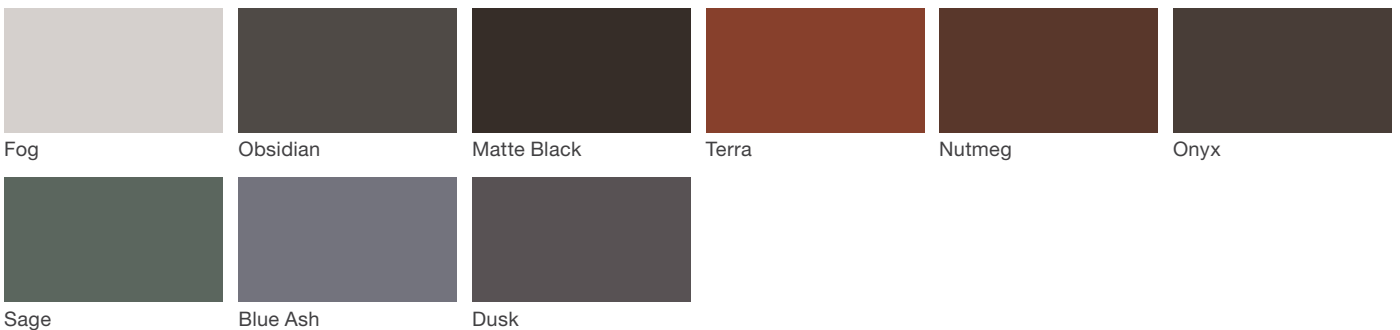

Ride Bike Rack

landscapeforms®

Material / Colors Sheet

Vivid Series - Powdercoated Metal* (Fine Texture)

Neutral Series - Powdercoated Metal*

Architectural Series - Powdercoated Metal* (Fine Texture)

Ride Bike Rack

landscapeforms®

Material / Colors Sheet

Powdercoated Metal

Powdercoated Metal Pangard II® Polyester Powdercoat is a hard, yet flexible, finish that resists rusting, chipping, peeling and fading. In addition to colors shown, a wide selection of optional and custom colors may be specified for an upcharge.