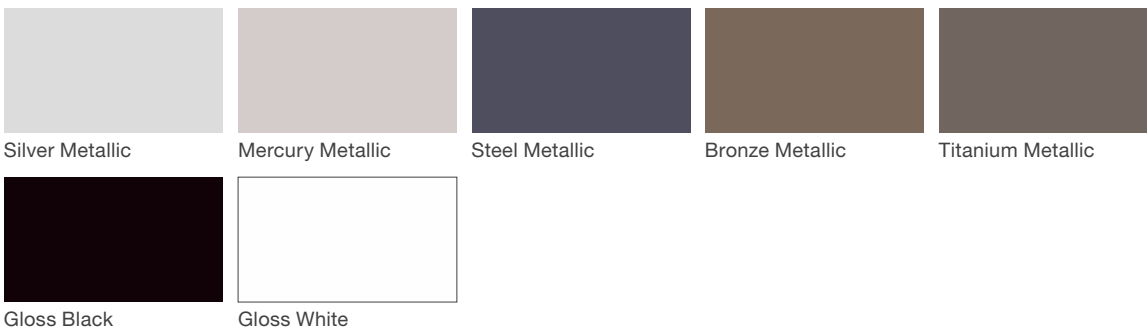

Ride Bike Rack

landscapeforms®

Material / Colors Sheet

Vivid Series - Powdercoated Metal* (Fine Texture)

Neutral Series - Powdercoated Metal*

Architectural Series - Powdercoated Metal* (Fine Texture)

Ride Bike Rack

landscapeforms®

Material / Colors Sheet

Powdercoated Metal

Powdercoated Metal Pangard II® Polyester Powdercoat is a hard, yet flexible, finish that resists rusting, chipping, peeling and fading. In addition to colors shown, a wide selection of optional and custom colors may be specified for an upcharge.