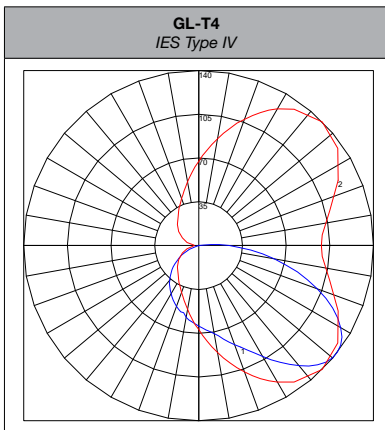

Model	Distribution Type	Drive Current	Lumens	Watts	Efficacy	BUG Rating
GL-T4-40F	Type IV	250mA	312	7	39	BO-U1-G1

*This data is subject to change.