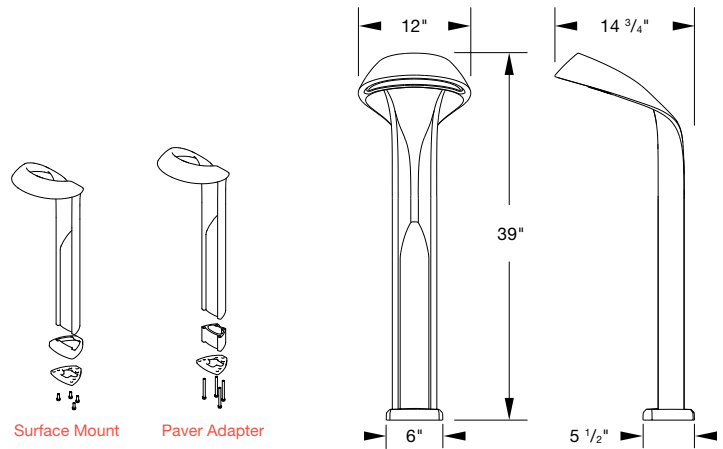

Model	Distribution Type	Drive Current	Lumens	Watts	Efficacy	BUG Rating
GL-T4-40F	Type IV	250mA	312	7	39	BO-U1-G1

*This data is subject to change.