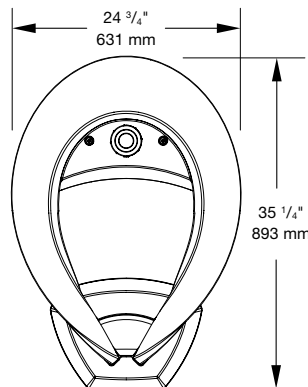

Visit landscapeforms.com for more information. Specifications are subject to change without notice. Landscape Forms supports the Landscape Architecture Foundation at the Second Century level. ©2022 Landscape Forms, Inc. Printed in U.S.A.

landscapeforms.com | specify@landscapeforms.com