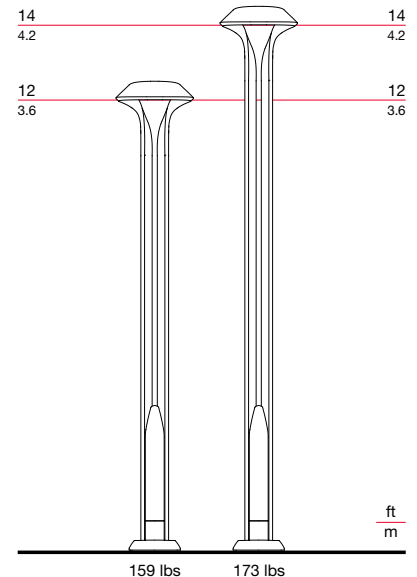

Visit landscapeforms.com for more information. Specifications are subject to change without notice. Landscape Forms supports the Landscape Architecture Foundation at the Second Century level. ©2022 Landscape Forms, Inc. Printed in U.S.A.

landscapeforms.com | specify@landscapeforms.com