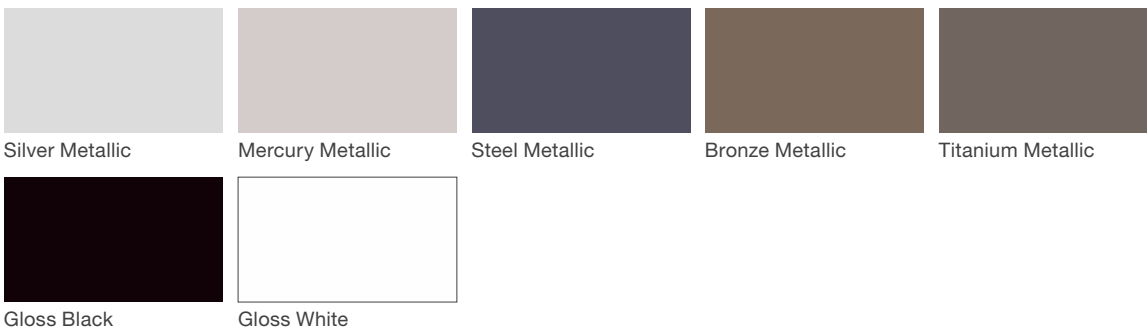

Connect Rails

landscapeforms®

Material / Colors Sheet

Vivid Series - Powdercoated Metal* (Fine Texture)

Neutral Series - Powdercoated Metal*

Architectural Series - Powdercoated Metal* (Fine Texture)

Connect Rails

Material / Colors Sheet

Woodgrains (Exterior, No Finish)*

Domestically Sourced
Thermally Modified Ash

Jarrah (P)

Powdercoated Metal

Powdercoated Metal Pangard II® Polyester Powdercoat is a hard, yet flexible, finish that resists rusting, chipping, peeling and fading. In addition to colors shown, a wide selection of optional and custom colors may be specified for an upcharge.

* All colors and patterns shown are approximate and may vary from sample and final.

Woodgrains (Exterior, No Finish)

Exterior woods weather to a warm, pewter gray; no finish is applied so no maintenance is required. Available in Ipe, Jarrah, and Domestically Sourced Thermally Modified Ash (DSTMA); and if applicable, Redwood, Teak, or Alaskan Yellow Cedar. Pricing for standard woods and options varies. (P) = Premium Woods