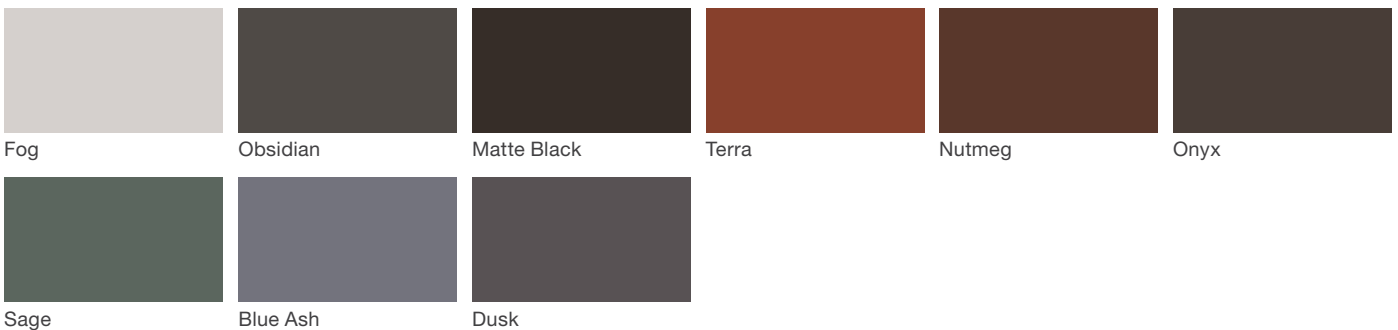

Connect Rails

landscapeforms®

Material / Colors Sheet

Vivid Series - Powdercoated Metal* (Fine Texture)

Neutral Series - Powdercoated Metal*

Architectural Series - Powdercoated Metal* (Fine Texture)

Connect Rails

Material / Colors Sheet

Woodgrains (Exterior, No Finish)*

Domestically Sourced
Thermally Modified Ash

Jarrah (P)

Powdercoated Metal

Powdercoated Metal Pangard II® Polyester Powdercoat is a hard, yet flexible, finish that resists rusting, chipping, peeling and fading. In addition to colors shown, a wide selection of optional and custom colors may be specified for an upcharge.

* All colors and patterns shown are approximate and may vary from sample and final.

Woodgrains (Exterior, No Finish)

Exterior woods weather to a warm, pewter gray; no finish is applied so no maintenance is required. Available in Ipe, Jarrah, and Domestically Sourced Thermally Modified Ash (DSTMA); and if applicable, Redwood, Teak, or Alaskan Yellow Cedar. Pricing for standard woods and options varies. (P) = Premium Woods