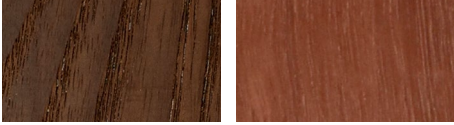

Connect Rails

landscapeforms®

Material / Colors Sheet

Vivid Series - Powdercoated Metal* (Fine Texture)

Neutral Series - Powdercoated Metal*

Architectural Series - Powdercoated Metal* (Fine Texture)

Connect Rails

Material / Colors Sheet

Woodgrains (Exterior, No Finish)*

Domestically Sourced
Thermally Modified Ash

Jarrah (P)

Powdercoated Metal

Powdercoated Metal Pangard II® Polyester Powdercoat is a hard, yet flexible, finish that resists rusting, chipping, peeling and fading. In addition to colors shown, a wide selection of optional and custom colors may be specified for an upcharge.

* All colors and patterns shown are approximate and may vary from sample and final.

Woodgrains (Exterior, No Finish)

Exterior woods weather to a warm, pewter gray; no finish is applied so no maintenance is required. Available in Ipe, Jarrah, and Domestically Sourced Thermally Modified Ash (DSTMA); and if applicable, Redwood, Teak, or Alaskan Yellow Cedar. Pricing for standard woods and options varies. (P) = Premium Woods