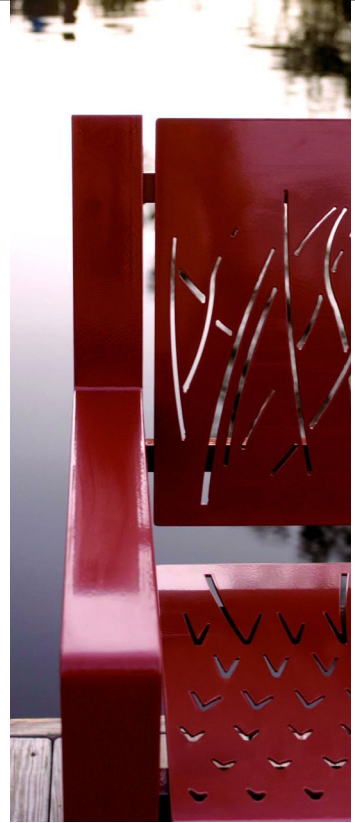

landscapeforms

Lakeside

Lakeside is perfectly suited for a range of settings, from village greens and small-town parks, to resorts, waterfront developments and college campuses.

Lakeside is a lighthearted line of benches and litters designed by architect Margaret McCurry, a master of American vernacular design. The forms and motifs of this popular favorite are inspired by familiar themes in nature, architecture and historic design. Two bench options share a common bent steel frame that recalls the traditional front-porch platform swing, while seating surfaces have distinctly different characters. The first features sheet steel enlivened with plasma-cut patterns of graceful grasses. The second has a slatted seat and back of “pickets” that make whimsical reference to the American domestic landscape. Steel shells and motifs from nature are echoed in Lakeside litters, and custom patterns can be created for signature applications.

Lakeside litter receptacles are simple steel cylinders with a recessed base, plain or with plasma-cut patterns that beautifully integrate with other Lakeside elements and the landscape. Litters are 36” tall and 21” in diameter and have removable polyethylene liners. The side-opening version holds 30-gallons, the top-opening version holds 35. Lakeside litters, like all steel Lakeside elements, are finished with Landscape Forms’ proprietary Pangard II® polyester powdercoat in the full Landscape Forms color palette.

[landscapeforms.com](https://landscapeforms.com)

Lakeside Design: Margaret McCurry

Specifications are subject to change without notice.

Landscape Forms supports the Landscape Architecture Foundation at the Second Century level.