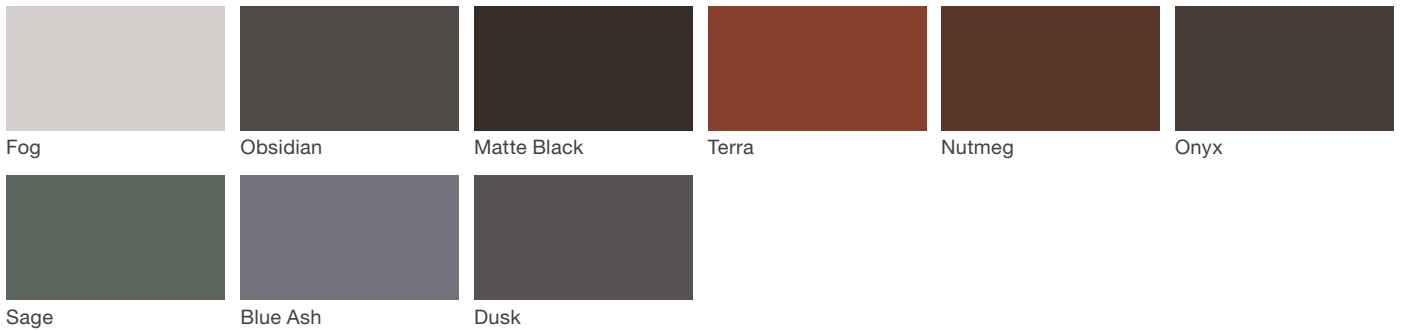

Lakeside Litter

landscapeforms

Material / Colors Sheet

Vivid Series - Powdercoated Metal* (Fine Texture)

Neutral Series - Powdercoated Metal*

Architectural Series - Powdercoated Metal* (Fine Texture)

Lakeside Litter

landscapeforms

Material / Colors Sheet

Powdercoated Metal

Powdercoated Metal Pangard II® Polyester Powdercoat is a hard, yet flexible, finish that resists rusting, chipping, peeling and fading. In addition to colors shown, a wide selection of optional and custom colors may be specified for an upcharge.