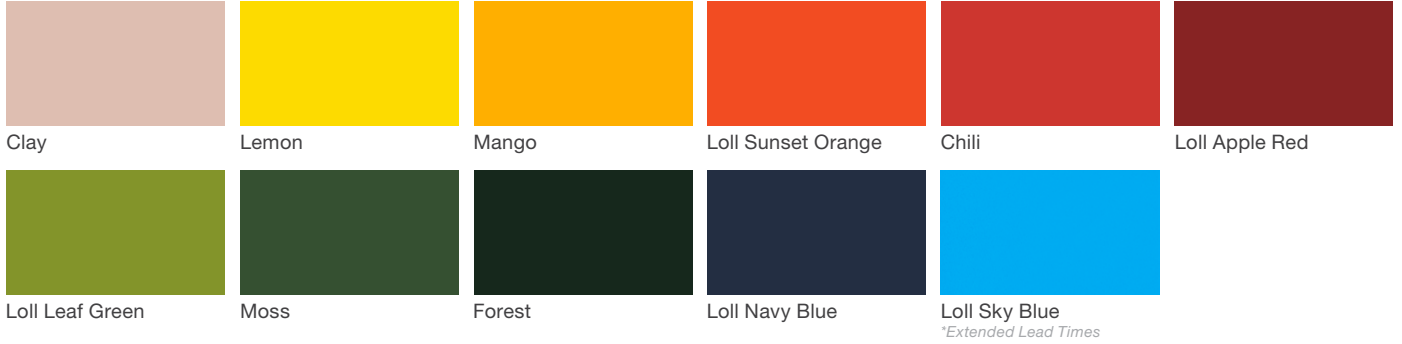

Lakeside Litter

landscapeforms

Material / Colors Sheet

Vivid Series - Powdercoated Metal* (Fine Texture)

Neutral Series - Powdercoated Metal*

Architectural Series - Powdercoated Metal* (Fine Texture)

Lakeside Litter

landscapeforms

Material / Colors Sheet

Powdercoated Metal

Powdercoated Metal Pangard II® Polyester Powdercoat is a hard, yet flexible, finish that resists rusting, chipping, peeling and fading. In addition to colors shown, a wide selection of optional and custom colors may be specified for an upcharge.