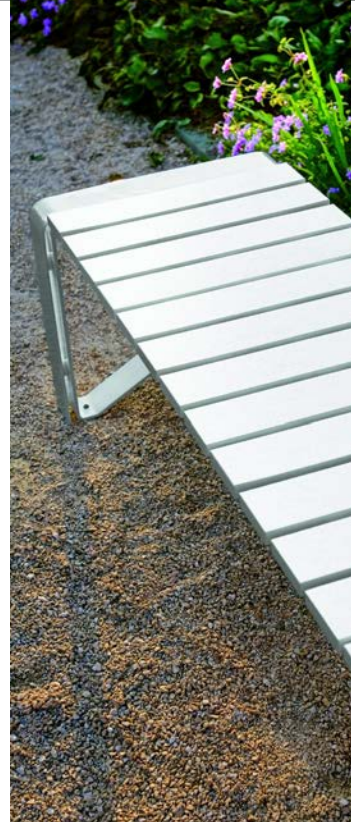

landscapeforms

Lakeside

Lakeside is perfectly suited for a range of settings, from village greens and small-town parks, to resorts, waterfront developments and college campuses.

Lakeside is a lighthearted line of benches and litters designed by architect Margaret McCurry, a master of American vernacular design. The forms and motifs of this popular favorite are inspired by familiar themes in nature, architecture and historic design. Two bench options share a common bent steel frame that recalls the traditional front-porch platform swing, while seating surfaces have distinctly different characters. The first features sheet steel enlivened with plasma-cut patterns of graceful grasses or falling leaves. The second has a slatted seat and back of “pickets” that make whimsical reference to the American domestic landscape. Steel shells and motifs from nature are echoed in Lakeside litters, and custom patterns can be created for signature applications.

Lakeside litter receptacles are simple steel cylinders with a recessed base, plain or with plasma-cut patterns that beautifully integrate with other Lakeside elements and the landscape. Litters are 36” tall and 21” in diameter and have removable polyethylene liners. The side-opening version holds 30-gallons, the top-opening version holds 35. Lakeside litters, like all steel Lakeside elements, are finished with Landscape Forms’ proprietary Pangard II® polyester powdercoat in the full Landscape Forms color palette.