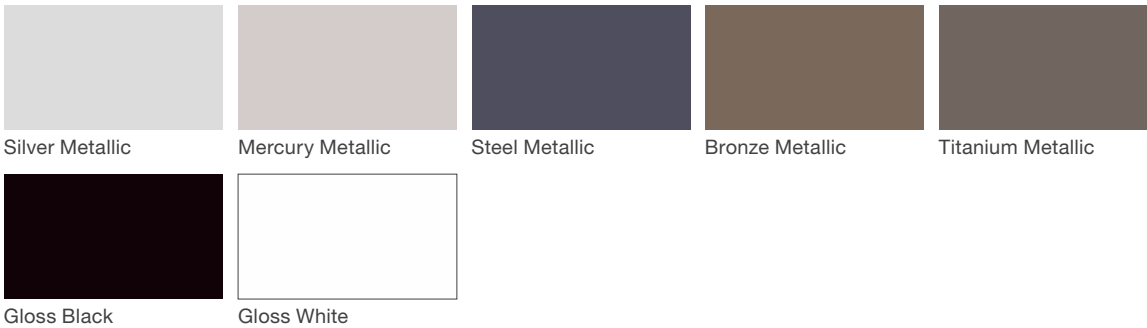

Material / Colors Sheet

Vivid Series - Powdercoated Metal* (Fine Texture)

Neutral Series - Powdercoated Metal*

Architectural Series - Powdercoated Metal* (Fine Texture)

LINE

landscapeforms®

Material / Colors Sheet

Powdercoated Metal

Powdercoated Metal Pangard II® Polyester Powdercoat is a hard, yet flexible, finish that resists rusting, chipping, peeling and fading. In addition to colors shown, a wide selection of optional and custom colors may be specified for an upcharge.