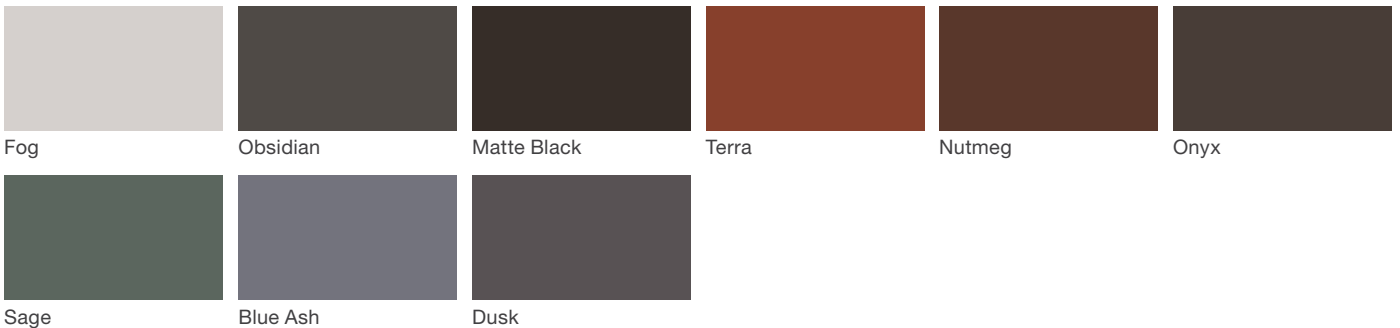

Material / Colors Sheet

Vivid Series - Powdercoated Metal* (Fine Texture)

Neutral Series - Powdercoated Metal*

Architectural Series - Powdercoated Metal* (Fine Texture)

LINE

landscapeforms®

Material / Colors Sheet

Powdercoated Metal

Powdercoated Metal Pangard II® Polyester Powdercoat is a hard, yet flexible, finish that resists rusting, chipping, peeling and fading. In addition to colors shown, a wide selection of optional and custom colors may be specified for an upcharge.