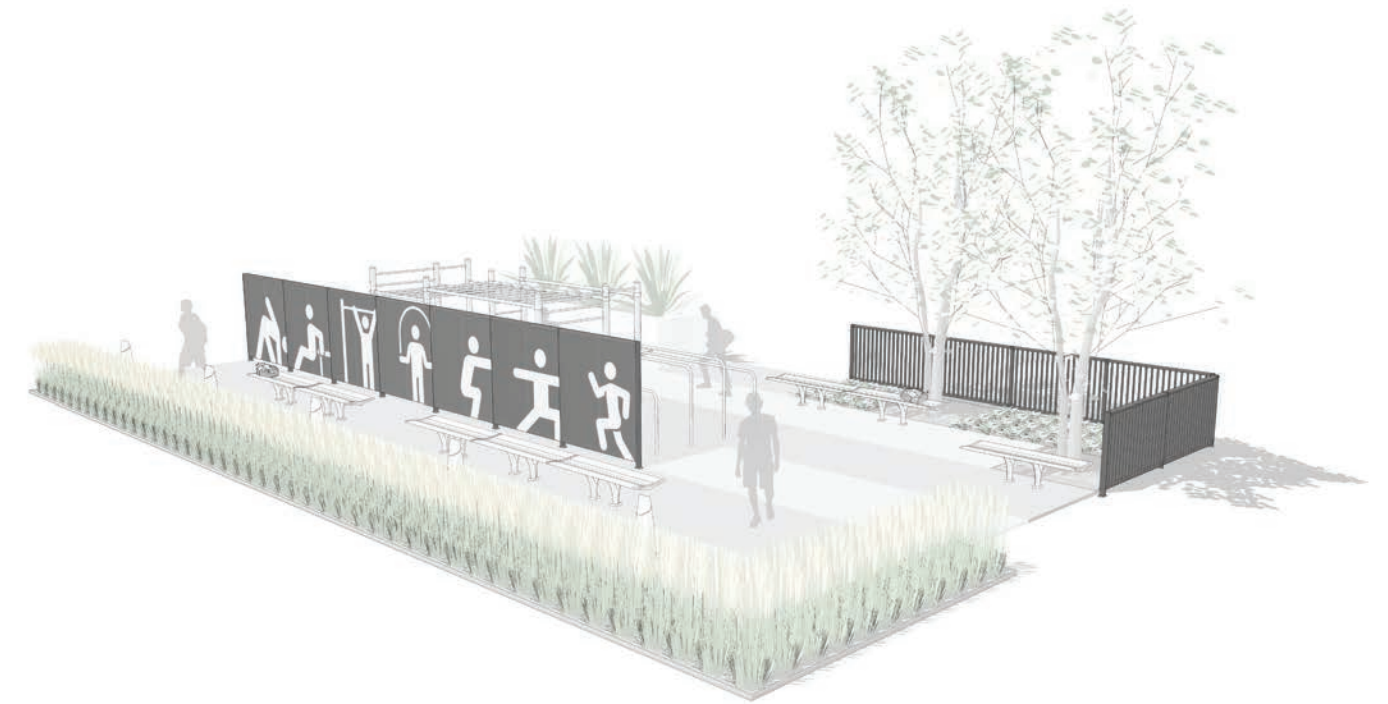

landscapeforms®

LINE

Space Definition, Site Identity

The timeless, minimalist form of L I N E landscape panels, designed by Shane Coen and Coen+Partners, defines the boundaries of the landscape, whether a linear grass path or an urban plaza. L I N E panels delineate space, provide enclosure, and give landscape architects a vocabulary to express their unique site designs.

Striking Contrasts, Finding Common Ground

L I N E doesn't try to replicate the organic shapes of nature but rather celebrates them through the contrasting presence of the panels' geometric, repetitive forms. Human, minimal lines running through natural elements call attention to nature.

In Praise of Edges

Define the edges of a site with sculptural patterned metal panels. Necessary elements that delineate space, such as those along the edges of gardens, parks, and patios, can play a distinctive role in the site experience but have been largely overlooked. L I N E panels as edge and site definition elements contribute both functionally and aesthetically.

Go Standard, Go Custom

Seven standard panel types begin the conversation between L I N E and the needs of a specific site design. L I N E's flexibility supports custom patterns and sizes that reflect a landscape architect's unique vision.