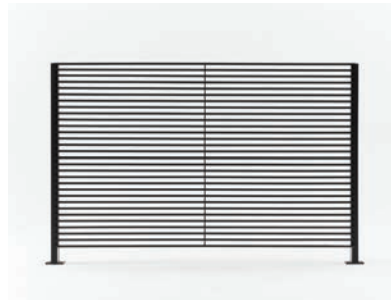

Half-Inch Vertical Rod

Vertical Picket

Vertical Louver - Angled

Vertical Louver - Straight

Half-Inch Horizontal Rod

One-Inch Horizontal Slat

Perforated Panel

landscapeforms.com