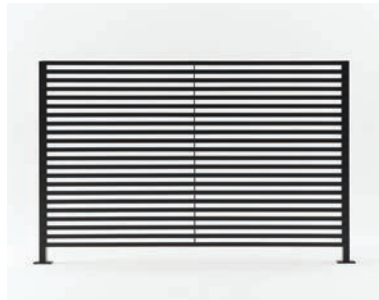

Half-Inch Vertical Rod

Vertical Picket

Vertical Louver - Angled

Vertical Louver - Straight

Half-Inch Horizontal Rod

One-Inch Horizontal Slat

Perforated Panel

landscapeforms.com