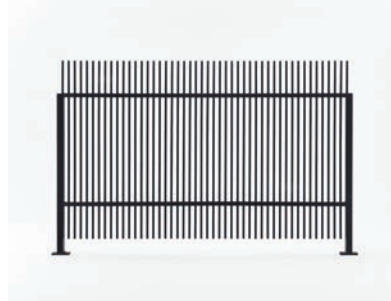

Vertical Picket

Go Standard, Go Custom

Seven standard panel types begin the conversation between L I N E and the needs of a specific site design. L I N E's flexibility supports custom patterns and sizes that reflect a landscape architect's unique vision.

Half-Inch Vertical Rod