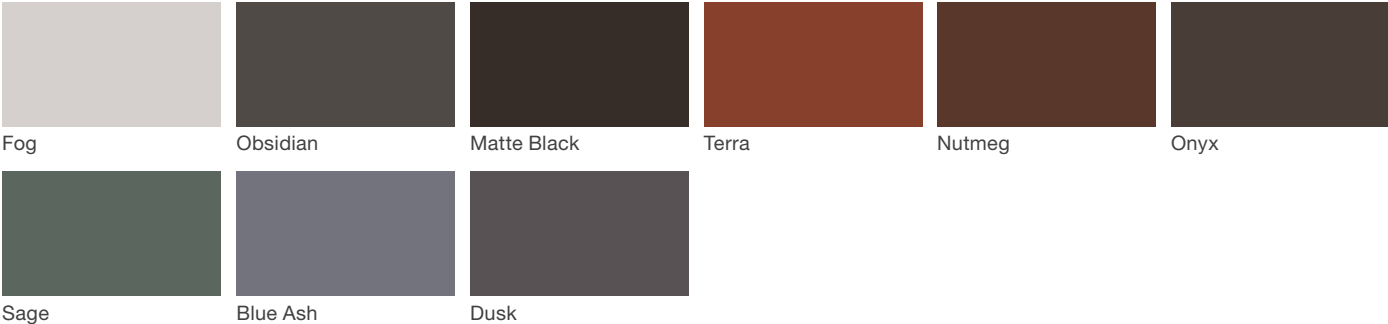

Jessie Rail

Material / Colors Sheet

Vivid Series - Powdercoated Metal* (Fine Texture)

Neutral Series - Powdercoated Metal*

Architectural Series - Powdercoated Metal* (Fine Texture)

Jessie Rail

Material / Colors Sheet

Powdercoated Metal

Powdercoated Metal Pangard II® Polyester Powdercoat is a hard, yet flexible, finish that resists rusting, chipping, peeling and fading. In addition to colors shown, a wide selection of optional and custom colors may be specified for an upcharge.