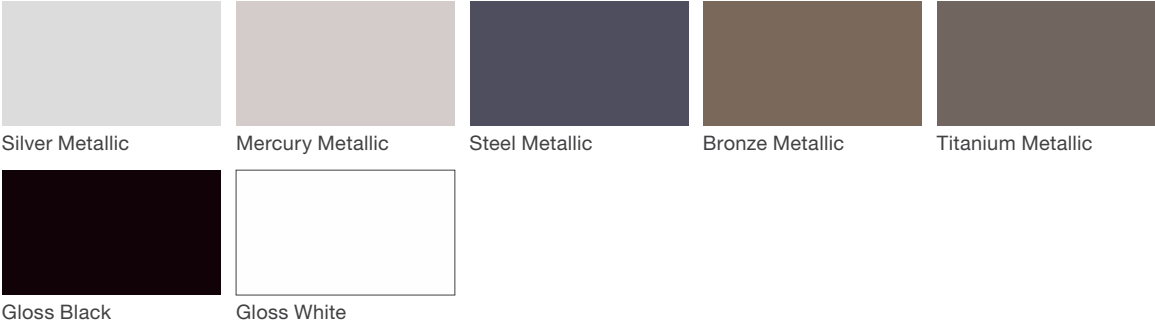

Jessie Rail

Material / Colors Sheet

Vivid Series - Powdercoated Metal* (Fine Texture)

Neutral Series - Powdercoated Metal*

Architectural Series - Powdercoated Metal* (Fine Texture)

Jessie Rail

Material / Colors Sheet

Powdercoated Metal

Powdercoated Metal Pangard II® Polyester Powdercoat is a hard, yet flexible, finish that resists rusting, chipping, peeling and fading. In addition to colors shown, a wide selection of optional and custom colors may be specified for an upcharge.