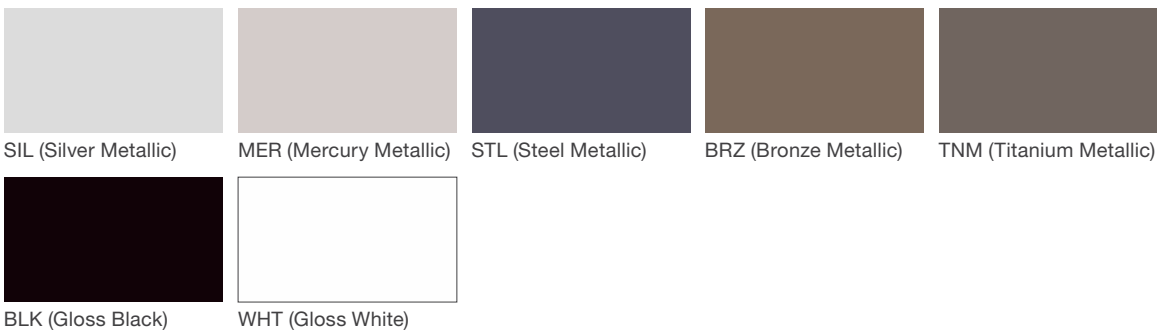

Hi-Glo Area Light

landscapeforms®

Material / Colors Sheet

Vivid Series - Powdercoated Metal* (Fine Texture)

Neutral Series - Powdercoated Metal*

Architectural Series - Powdercoated Metal* (Fine Texture)

Hi-Glo Area Light

landscapeforms®

Material / Colors Sheet

Powdercoated Metal

Powdercoated Metal Pangard II® Polyester Powdercoat is a hard, yet flexible, finish that resists rusting, chipping, peeling and fading. In addition to colors shown, a wide selection of optional and custom colors may be specified for an upcharge.