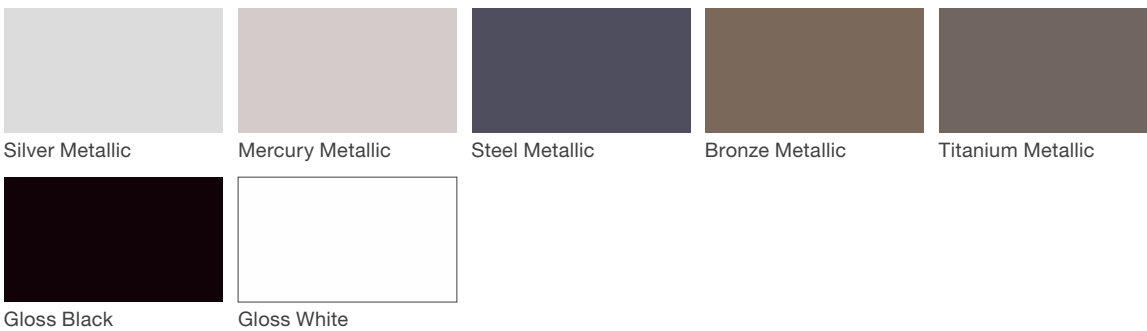

Grenadier Ash Urn

landscapeforms®

Material / Colors Sheet

Vivid Series - Powdercoated Metal* (Fine Texture)

Neutral Series - Powdercoated Metal*

Architectural Series - Powdercoated Metal* (Fine Texture)

Grenadier Ash Urn

landscapeforms®

Material / Colors Sheet

Powdercoated Metal

Powdercoated Metal Pangard II® Polyester Powdercoat is a hard, yet flexible, finish that resists rusting, chipping, peeling and fading. In addition to colors shown, a wide selection of optional and custom colors may be specified for an upcharge.