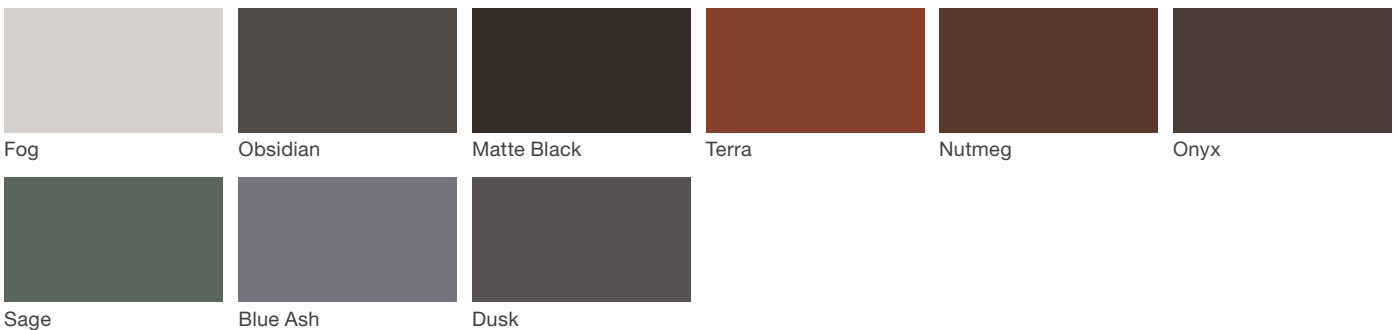

Grenadier Ash Urn

landscapeforms®

Material / Colors Sheet

Vivid Series - Powdercoated Metal* (Fine Texture)

Neutral Series - Powdercoated Metal*

Architectural Series - Powdercoated Metal* (Fine Texture)

Grenadier Ash Urn

landscapeforms®

Material / Colors Sheet

Powdercoated Metal

Powdercoated Metal Pangard II® Polyester Powdercoat is a hard, yet flexible, finish that resists rusting, chipping, peeling and fading. In addition to colors shown, a wide selection of optional and custom colors may be specified for an upcharge.