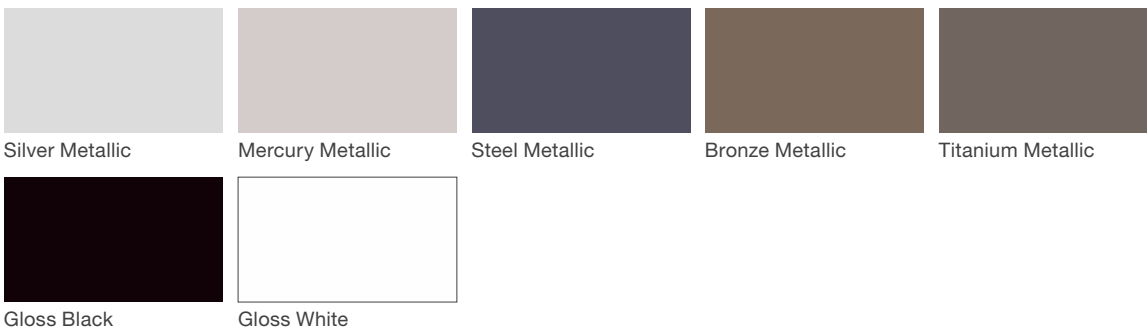

GO OutdoorTable

landscapeforms®

Material / Colors Sheet

Vivid Series - Powdercoated Metal* (Fine Texture)

Neutral Series - Powdercoated Metal*

Architectural Series - Powdercoated Metal* (Fine Texture)

GO OutdoorTable

landscapeforms®

Material / Colors Sheet

Powdercoated Metal

Powdercoated Metal Pangard II® Polyester Powdercoat is a hard, yet flexible, finish that resists rusting, chipping, peeling and fading. In addition to colors shown, a wide selection of optional and custom colors may be specified for an upcharge.