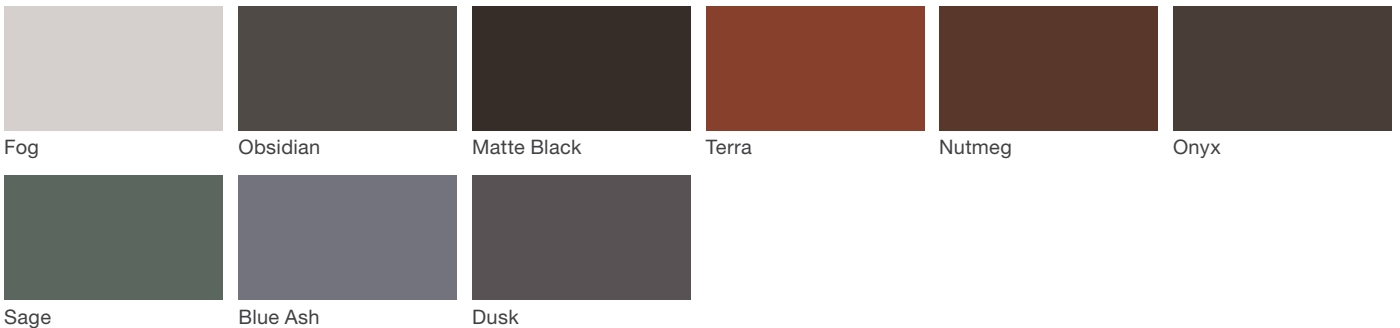

GO OutdoorTable

landscapeforms®

Material / Colors Sheet

Vivid Series - Powdercoated Metal* (Fine Texture)

Neutral Series - Powdercoated Metal*

Architectural Series - Powdercoated Metal* (Fine Texture)

GO OutdoorTable

landscapeforms®

Material / Colors Sheet

Powdercoated Metal

Powdercoated Metal Pangard II® Polyester Powdercoat is a hard, yet flexible, finish that resists rusting, chipping, peeling and fading. In addition to colors shown, a wide selection of optional and custom colors may be specified for an upcharge.