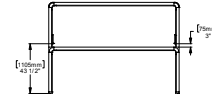

(See page 2 for outlet diagram)

GO OutdoorTable

landscapeforms

Product Data Sheet

Standing Height with Canopy

- Table is constructed of a cast and extruded aluminum frame with rolled steel surface panels
- Table must be surface mounted, anchoring hardware is provided
- The table features a unique mounting system that allows for leveling adjustment
- Table ships fully assembled
- Canopied table is available with hardwired or solar power options

Hardwired

- Power garages hosting charging ports are located on the inside panels of the table canopy
- One or two power garages can be specified (for two garages, placement is one on each outer leg panel)
- Power garages can feature GFCI/USB combo charging ports
- See charging port diagram for hardwired option arrangement
- Hardwired tables with canopy are available with optional overhead LED lighting
- LED Lights have a color temperature of 3000k
- Note: hardwired LED lights remain constantly lit
- Through our Specials department, hardwired tables with canopy offer the ability to host technology, such as an all-weather monitor
- Please contact a Landscape Forms representative to evaluate options
- Monitors and other technology accessories are not available for purchase through Landscape Forms

Table	Style	Depth	Width / Length	Height	Weight
	Standing Height w/ Canopy	30"	114"	80"	755 lb
	Standing Height w/ Canopy, Solar	30"	114"	80"	755 lb

Standing Height with Canopy Power Garage Location

LED Light Locations on Standing Height with Canopy