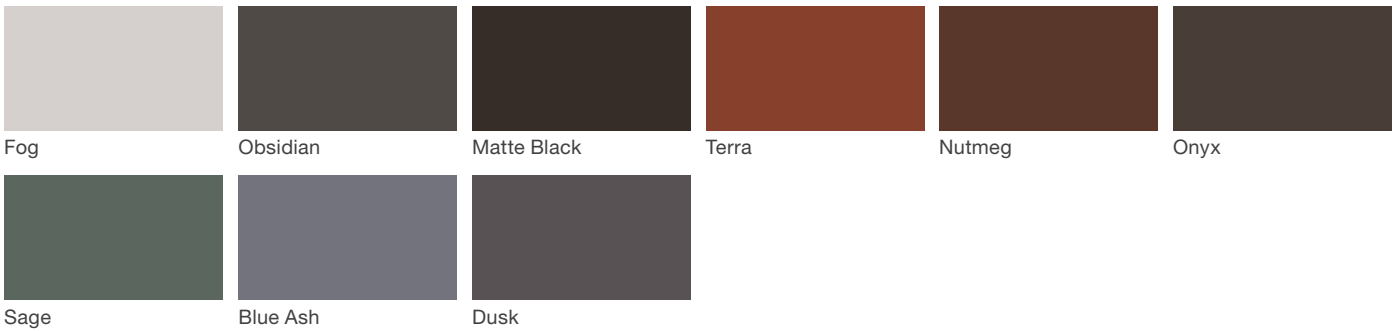

Architectural Series - Powdercoated Metal* (Fine Texture)