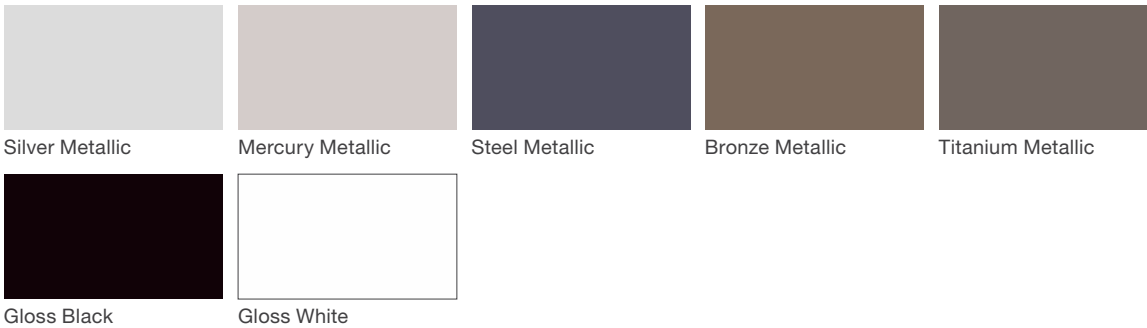

Neutral Series - Powdercoated Metal*