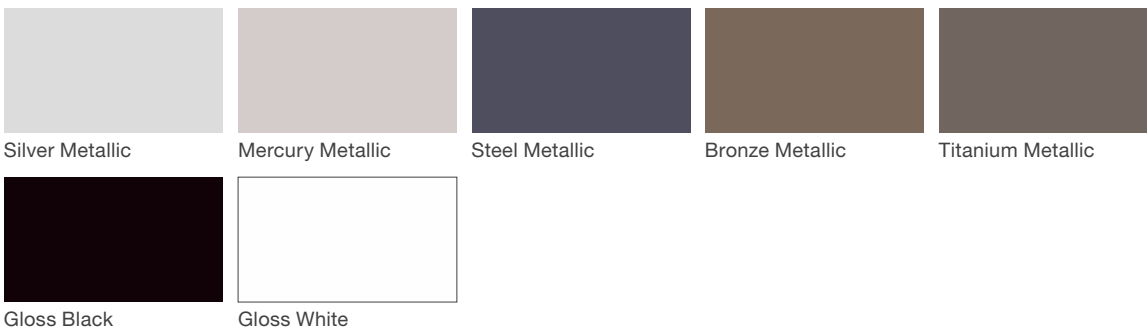

Emerson Bike Rack

landscapeforms®

Material / Colors Sheet

Vivid Series - Powdercoated Metal* (Fine Texture)

Neutral Series - Powdercoated Metal*

Architectural Series - Powdercoated Metal* (Fine Texture)

Emerson Bike Rack

landscapeforms®

Material / Colors Sheet

Powdercoated Metal

Powdercoated Metal Pangard II® Polyester Powdercoat is a hard, yet flexible, finish that resists rusting, chipping, peeling and fading. In addition to colors shown, a wide selection of optional and custom colors may be specified for an upcharge.