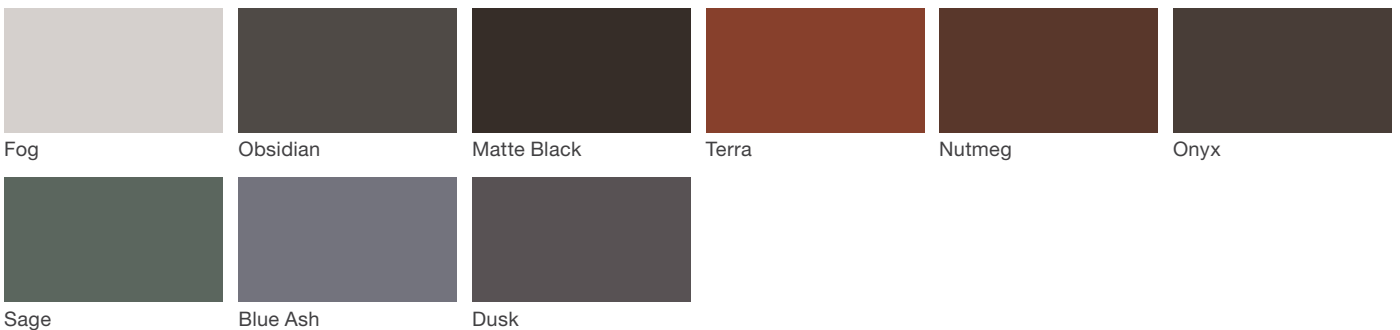

Emerson Bike Rack

landscapeforms®

Material / Colors Sheet

Vivid Series - Powdercoated Metal* (Fine Texture)

Neutral Series - Powdercoated Metal*

Architectural Series - Powdercoated Metal* (Fine Texture)

Emerson Bike Rack

landscapeforms®

Material / Colors Sheet

Powdercoated Metal

Powdercoated Metal Pangard II® Polyester Powdercoat is a hard, yet flexible, finish that resists rusting, chipping, peeling and fading. In addition to colors shown, a wide selection of optional and custom colors may be specified for an upcharge.