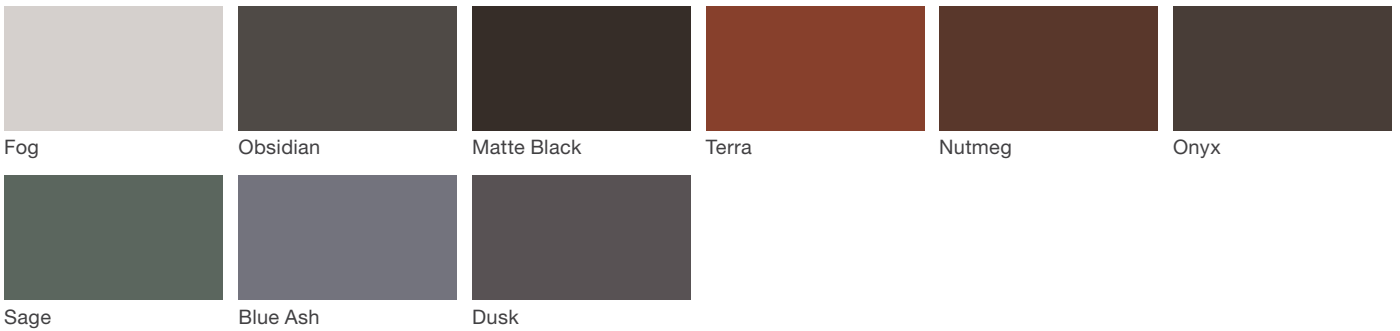

## Material / Colors Sheet

### Vivid Series - Powdercoated Metal\* (Fine Texture)

### Neutral Series - Powdercoated Metal\*

### Architectural Series - Powdercoated Metal\* (Fine Texture)