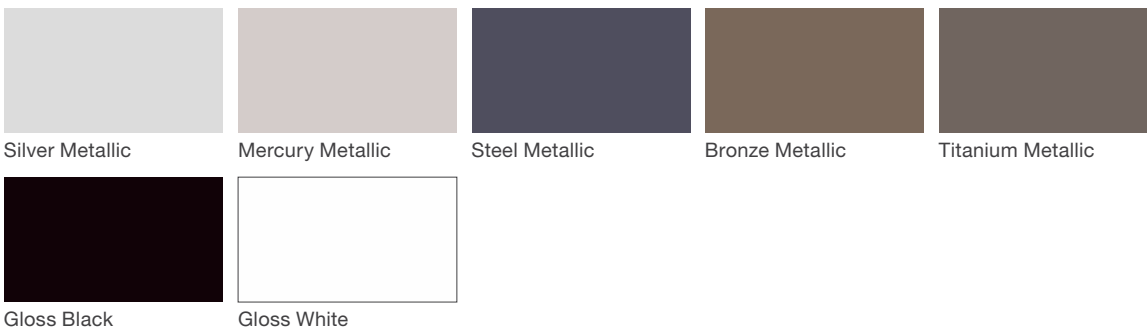

## Material / Colors Sheet

### Vivid Series - Powdercoated Metal\* (Fine Texture)

### Neutral Series - Powdercoated Metal\*

### Architectural Series - Powdercoated Metal\* (Fine Texture)