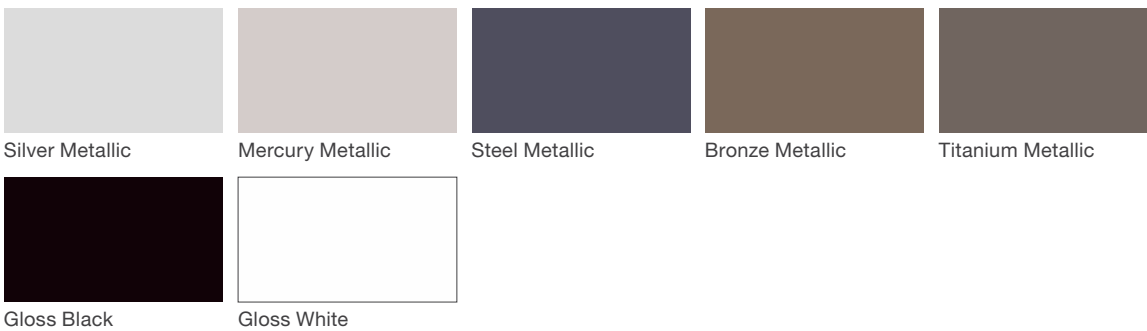

Material / Colors Sheet

Vivid Series - Powdercoated Metal* (Fine Texture)

Neutral Series - Powdercoated Metal*

Architectural Series - Powdercoated Metal* (Fine Texture)

Material / Colors Sheet

Phifertex® Plus

White

Metallica Platinum

Black

Glass Fiber Reinforced Concrete (GFRC)

Natural White

Natural Ecu

Natural Grey

Powdercoated Metal