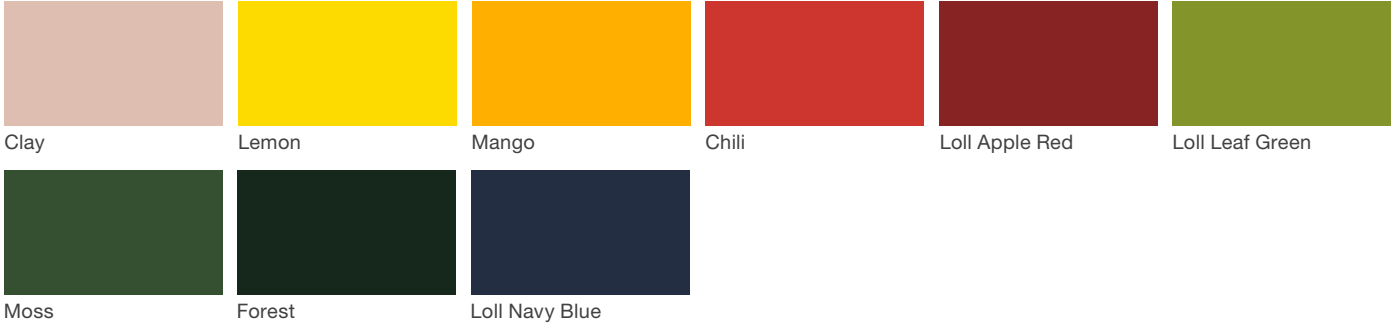

Material / Colors Sheet

Vivid Series - Powdercoated Metal* (Fine Texture)

Neutral Series - Powdercoated Metal*

Architectural Series - Powdercoated Metal* (Fine Texture)

Material / Colors Sheet

Phifertex® Plus

White

Metallica Platinum

Black

Glass Fiber Reinforced Concrete (GFRC)

Natural White

Natural Ecu

Natural Grey

Powdercoated Metal