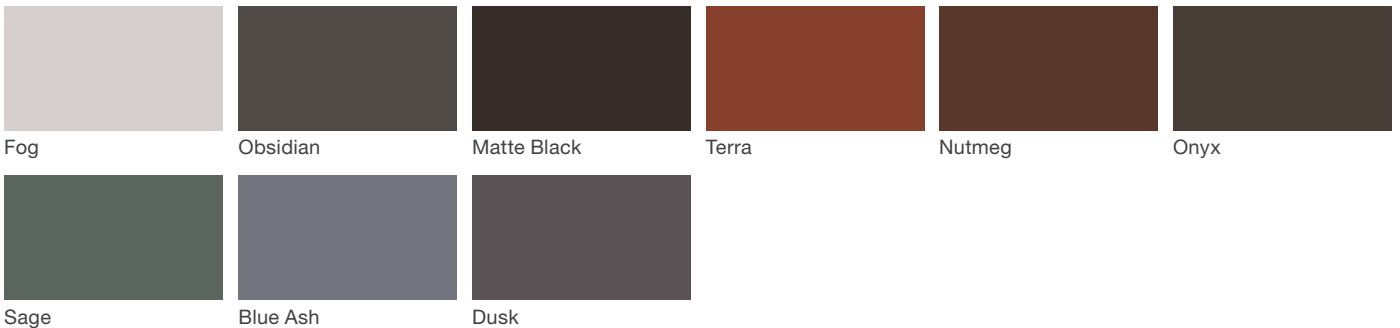

Material / Colors Sheet

Vivid Series - Powdercoated Metal* (Fine Texture)

Neutral Series - Powdercoated Metal*

Architectural Series - Powdercoated Metal* (Fine Texture)

Material / Colors Sheet

Phifertex® Plus

White

Metallica Platinum

Black

Glass Fiber Reinforced Concrete (GFRC)

Natural White

Natural Ecu

Natural Grey

Powdercoated Metal