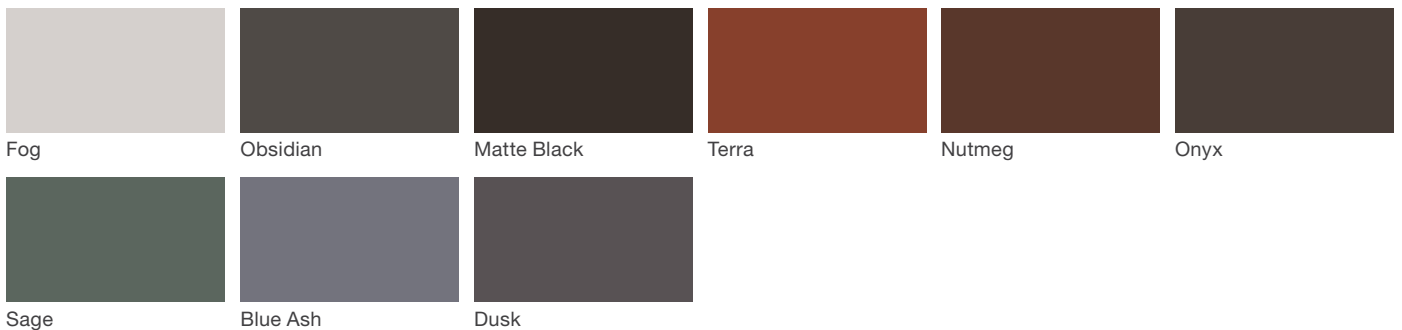

Catena Chair

landscapeforms®

Material / Colors Sheet

Vivid Series - Powdercoated Metal* (Fine Texture)

Neutral Series - Powdercoated Metal*

Architectural Series - Powdercoated Metal* (Fine Texture)

Catena Chair

landscapeforms®

Material / Colors Sheet

Powdercoated Metal

Powdercoated Metal Pangard II® Polyester Powdercoat is a hard, yet flexible, finish that resists rusting, chipping, peeling and fading. In addition to colors shown, a wide selection of optional and custom colors may be specified for an upcharge.