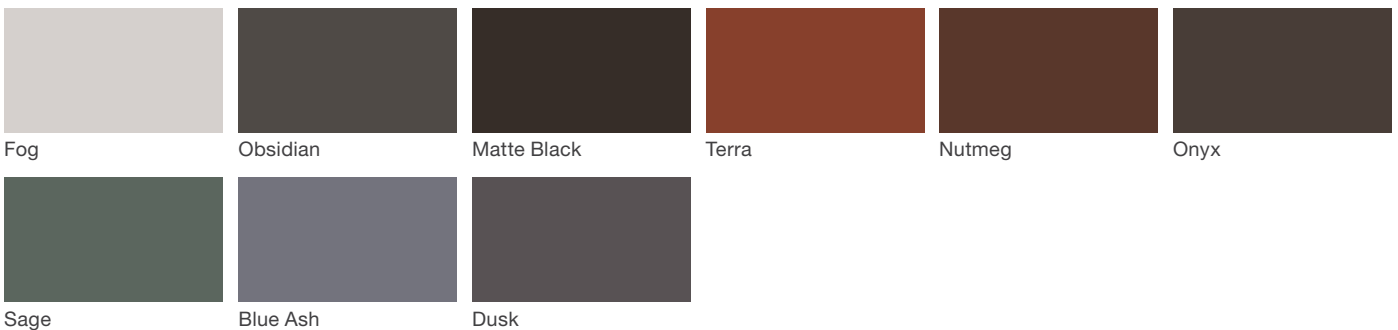

Architectural Series - Powdercoated Metal* (Fine Texture)