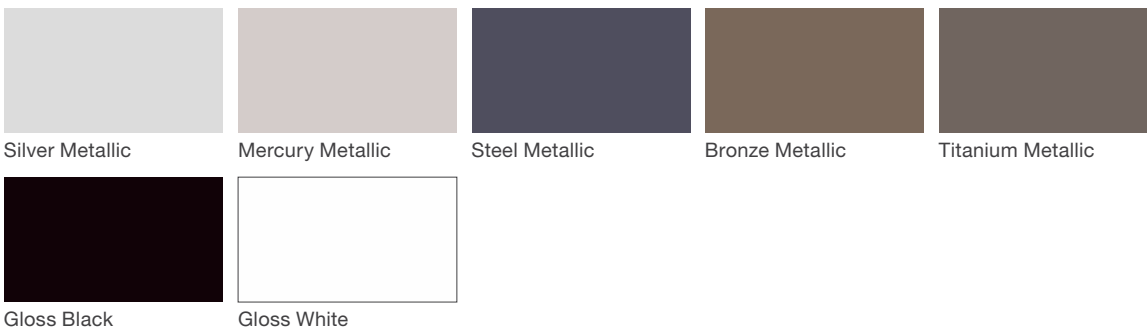

Neutral Series - Powdercoated Metal*