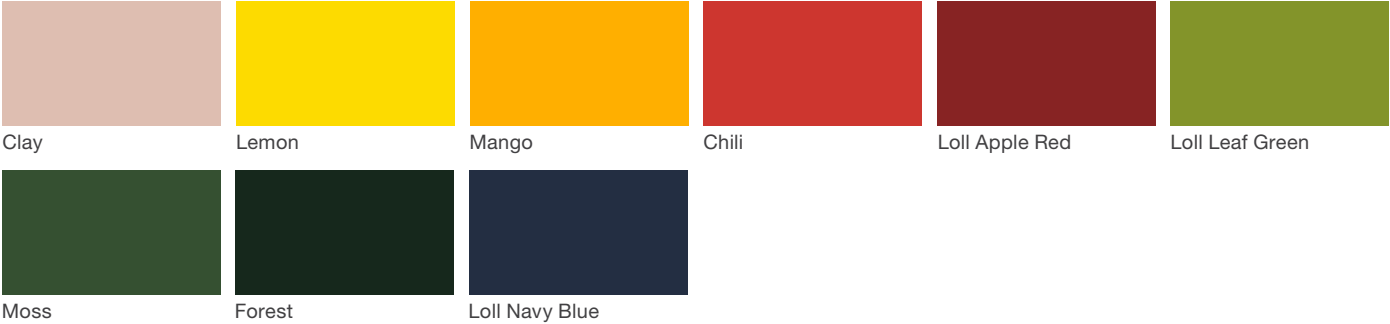

Carousel Table

Material / Colors Sheet

Vivid Series - Powdercoated Metal* (Fine Texture)

Neutral Series - Powdercoated Metal*

Architectural Series - Powdercoated Metal* (Fine Texture)

Carousel Table

Material / Colors Sheet

Calgary

Mist

Stainless Steel

Stainless Steel

Carousel Table

Material / Colors Sheet

Powdercoated Metal

Powdercoated Metal Pangard II® Polyester Powdercoat is a hard, yet flexible, finish that resists rusting, chipping, peeling and fading. In addition to colors shown, a wide selection of optional and custom colors may be specified for an upcharge.

* All colors and patterns shown are approximate and may vary from sample and final.

Woodgrains (Exterior, No Finish)

Exterior woods weather to a warm, pewter gray; no finish is applied so no maintenance is required. Available in Ipe, Jarrah, and Domestically Sourced Thermally Modified Ash (DSTMA); and if applicable, Redwood, Teak, or Alaskan Yellow Cedar. Pricing for standard woods and options varies. (P) = Premium Woods

* All colors and woodgrains shown are approximate and may vary

Woodgrains (Interior, LF-80 Finish)

Interior woods are finished with Landscape Forms' exclusive LF-80 wood finish, a clear, catalyzed acrylic lacquer. Available in Oak, Maple, Jarrah, and Domestically Sourced Thermally Modified Ash (DSTMA). Pricing for standard woods and options varies. (P) = Premium Woods