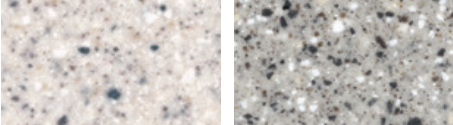

Carousel Table

Material / Colors Sheet

Vivid Series - Powdercoated Metal* (Fine Texture)

Neutral Series - Powdercoated Metal*

Architectural Series - Powdercoated Metal* (Fine Texture)

Carousel Table

Material / Colors Sheet

Woodgrains (Exterior, No Finish)*

Domestically Sourced Thermally Modified Ash

Ipe (P)

Jarrah (P)

Woodgrains (Interior, LF-80 Finish)*

Domestically Sourced Thermally Modified Ash

Jarrah (P)

Solid Surface Marneaux®

Calgary

Mist

Stainless Steel

Stainless Steel

Carousel Table

Material / Colors Sheet

Powdercoated Metal

Powdercoated Metal Pangard II® Polyester Powdercoat is a hard, yet flexible, finish that resists rusting, chipping, peeling and fading. In addition to colors shown, a wide selection of optional and custom colors may be specified for an upcharge.

* All colors and patterns shown are approximate and may vary from sample and final.

Woodgrains (Exterior, No Finish)

Exterior woods weather to a warm, pewter gray; no finish is applied so no maintenance is required. Available in Ipe, Jarrah, and Domestically Sourced Thermally Modified Ash (DSTMA); and if applicable, Redwood, Teak, or Alaskan Yellow Cedar. Pricing for standard woods and options varies. (P) = Premium Woods