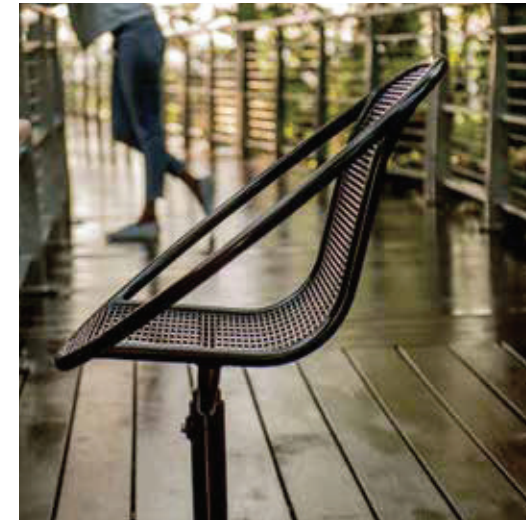

landscapeforms

CAROUSEL

Carousel reaches new heights with additional tables and seating, high and low, that expand capability and casual comfort in outdoor spaces.

Landscape Forms pioneered the carousel-style table with attached seating for outdoor space. The addition of Carousel Standing Height and Casual Height Tables, the easygoing Hoop Lounge Seat, and more top options bring a fresh feel and multi-dimensional point of view to the postures and activities people enjoy outdoors.

The Standing Height Table has attached stool seats and a ring around the base at footrest height for the comfort of sitters and standers alike. The Casual Height Table, in-between coffee table and dining table height, suits the way people position themselves to rest, read or work on a laptop. The Carousel Hoop Seat is relaxed seating encircled by a rolled frame that doubles as an armrest. These new elements, along with the classic Carousel Dining Height Table, invite people to sit, stand, kick back, lean in, meet, greet, dine, drink, work or wind down in the outdoor spaces where they love to be.

Carousel gets a fresh spin with vibrant, versatile elements that flexibly suit the many ways we use outdoor space today.

Carousel welcomes new experiences in outdoor space and offers new opportunities for creating complimentary settings for a variety of activities with a common design vocabulary. Especially irresistible when co-located with access to outdoor power. Elements share Carousel family traits: robust steel construction, contoured mesh seat design, and resilient powdercoat finish. Tabletop options now include 30" small and

48" large tops in metal and wood. All tabletops have an optional center hole to accommodate umbrellas. Carousel table heights, seating types and top options can be flexibly interchanged. Finished with Landscape Forms proprietary Pangard II™ polyester powder coat and offered in a selection of colors from the standard Landscape Forms color palette.