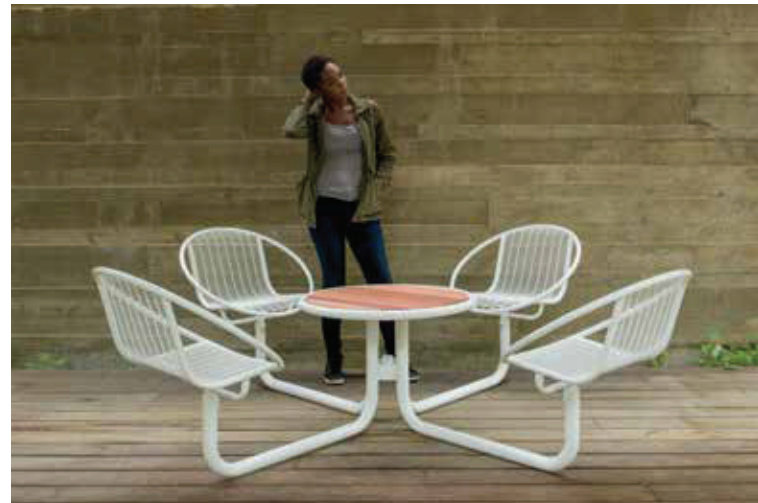

landscapeforms

CAROUSEL

Carousel reaches new heights with additional tables and seating, high and low, that expand capability and casual comfort in outdoor spaces.

Landscape Forms pioneered the carousel-style table with attached seating for outdoor space. The addition of Carousel Standing Height and Casual Height Tables, the easygoing Hoop Lounge Seat, and more top options bring a fresh feel and multi-dimensional point of view to the postures and activities people enjoy outdoors.

The Standing Height Table has attached stool seats and a ring around the base at footrest height for the comfort of sitters and standers alike. The Casual Height Table, in-between coffee table and dining table height, suits the way people position themselves to rest, read or work on a laptop. The Carousel Hoop Seat is relaxed seating encircled by a rolled frame that doubles as an armrest. These new elements, along with the classic Carousel Dining Height Table, invite people to sit, stand, kick back, lean in, meet, greet, dine, drink, work or wind down in the outdoor spaces where they love to be.

Carousel gets a fresh spin with vibrant, versatile elements that flexibly suit the many ways we use outdoor space today.

Carousel welcomes new experiences in outdoor space and offers new opportunities for creating complimentary settings for a variety of activities with a common design vocabulary. Especially irresistible when co-located with access to outdoor power. Elements share Carousel family traits: robust steel construction, contoured mesh seat design, and resilient powdercoat finish. Tabletop options now include 30" small and

48" large tops in metal and wood. All tabletops have an optional center hole to accommodate umbrellas. Carousel table heights, seating types and top options can be flexibly interchanged. Finished with Landscape Forms proprietary Pangard II™ polyester powder coat and offered in a selection of colors from the standard Landscape Forms color palette.