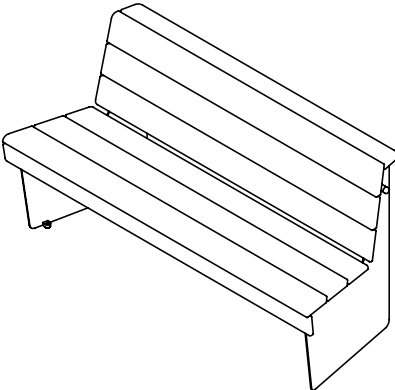

Endless Possibilities

Two booths fit tightly together when arranged back-to-back, enabling space-efficient groupings for generous outdoor seating and dining space. Booth can also stand alone as an architectural bench, as an accessible one-sided booth, or against a wall as modern banquette-style seating. This versatility in arrangement coupled with Booth's distinct design focus on balancing openness and accessibility with semi-privacy creates a new wealth of possibilities in the way people engage with outdoor space — from dining, to socializing, to outdoor work and group collaboration.

Bamboo (P)

Jarrah (P)

Woodgrains (Interior, LF-80 Finish)

Domestically Sourced
Thermally Modified Ash

Jarrah (P)

Statement of Line

landscapeforms

Booth