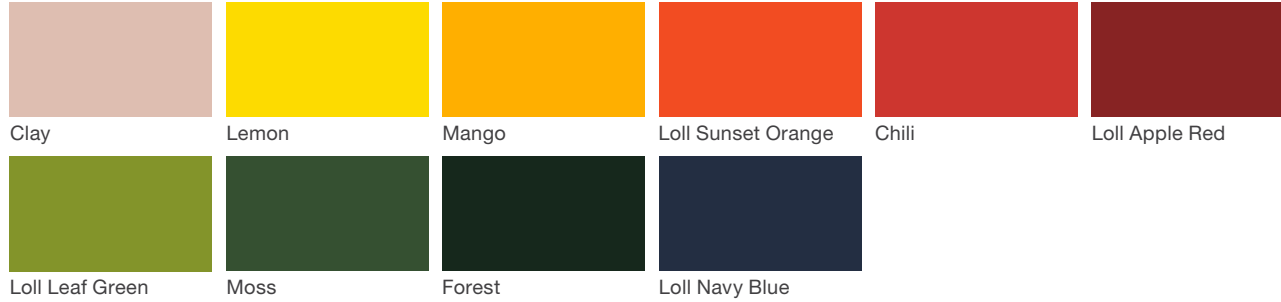

Vivid Series - Powdercoated Metal (Fine Texture)

Neutral Series - Powdercoated Metal

Architectural Series - Powdercoated Metal (Fine Texture)

Materials (cont.)

Woodgrains (Exterior, No Finish)

Domestically Sourced
Thermally Modified Ash