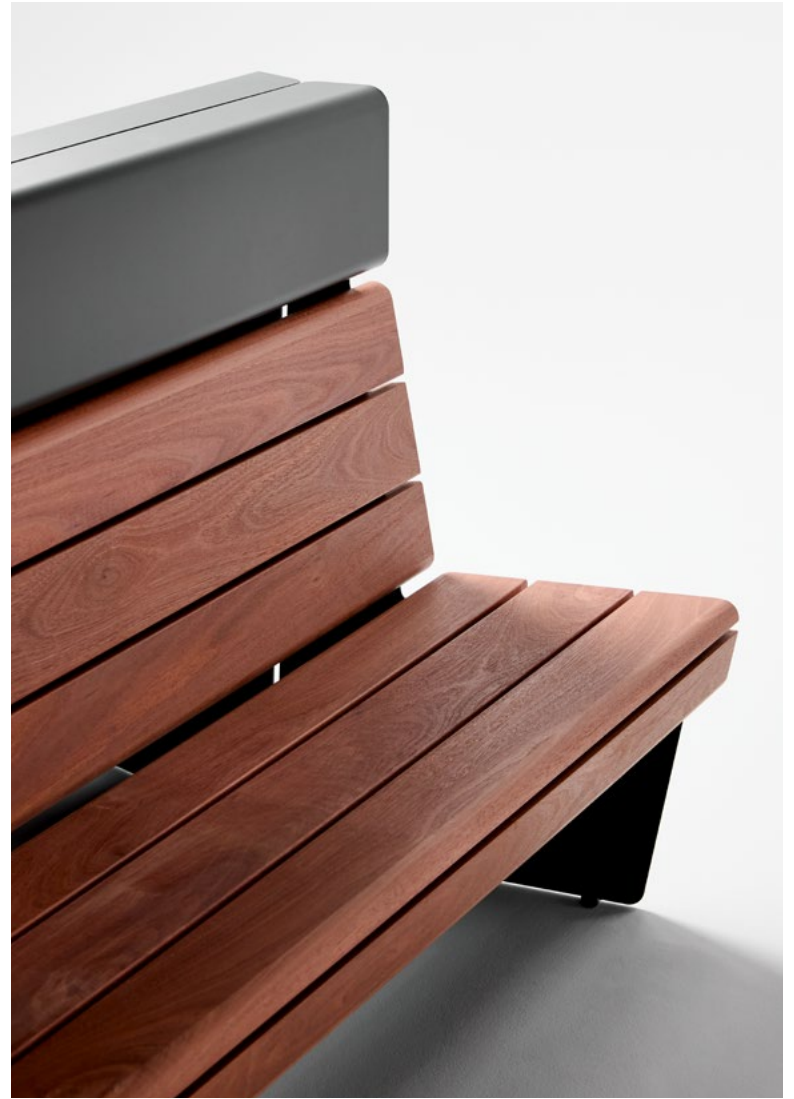

Inviting Interaction

Designed by the Landscape Forms team, the Booth line includes two seating silhouettes—a tall back booth and a low back booth—designed to meet face-to-face in pairs that inspire and enhance interaction. Rounded corners and softened edges create a comfortable character, while a subtle flare to the form of the seat and metal support structure offers a friendly, inviting gesture. Hooks located on both sides of the booth toward the top of the back provide convenient storage for bags and coats. Both the tall back and low back booths feature warm, fillet-edged wood slats for the seat and back, and the design for the tall back booth includes an additional powdercoated metal portion atop the back to enhance a sense of privacy and accentuate the room-within-a-room experience.

Endless Possibilities

Two booths fit tightly together when arranged back-to-back, enabling space-efficient groupings for generous outdoor seating and dining space. Booth can also stand alone as an architectural bench, as an accessible one-sided booth, or against a wall as modern banquette-style seating. This versatility in arrangement coupled with Booth's distinct design focus on balancing openness and accessibility with semi-privacy creates a new wealth of possibilities in the way people engage with outdoor space — from dining, to socializing, to outdoor work and group collaboration.

Elegant & Enduring

Booth is offered in a range of sustainable, naturally weathering exterior woods, including a new dassoXTR Fused Bamboo® option engineered specifically for use outdoors. Fused bamboo is incredibly stable and durable, elegantly dark in color, and is sustainable with very low environmental impact. Confidently completing an installation, a table from the Contour line is specially designed to pair with Booth.