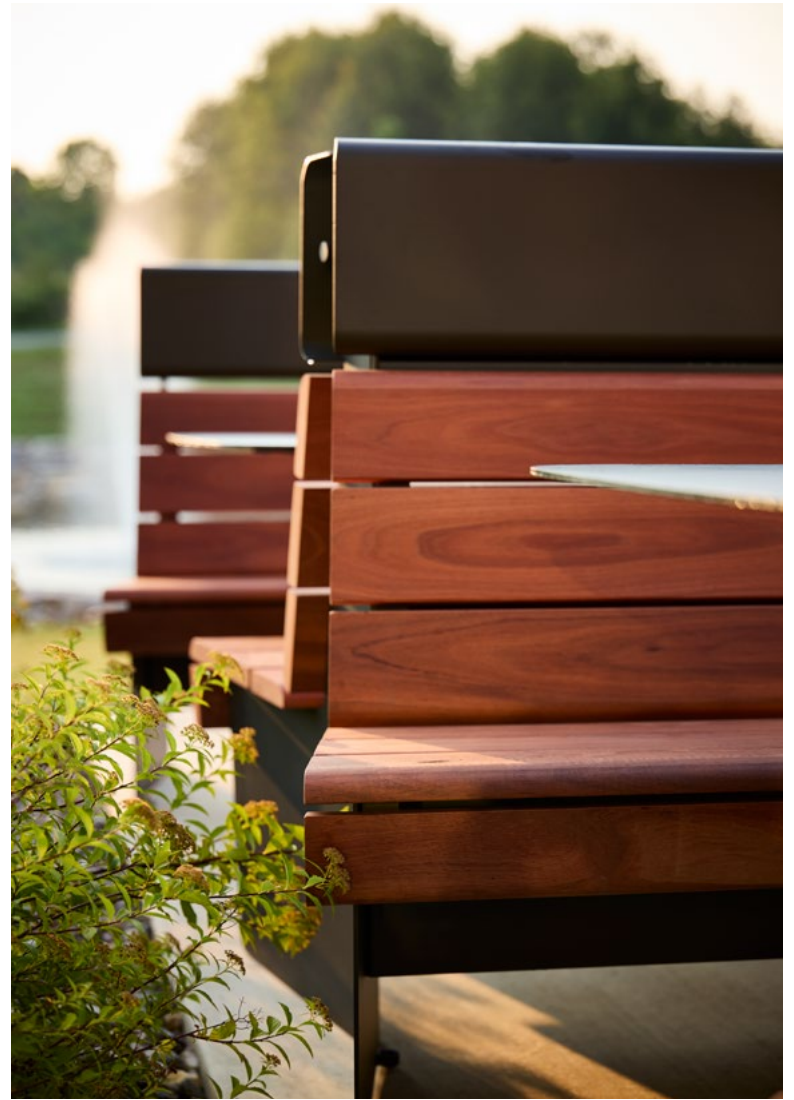

Inviting Interaction

Designed by the Landscape Forms team, the Booth line includes two seating silhouettes—a tall back booth and a low back booth—designed to meet face-to-face in pairs that inspire and enhance interaction. Rounded corners and softened edges create a comfortable character, while a subtle flare to the form of the seat and metal support structure offers a friendly, inviting gesture. Hooks located on both sides of the booth toward the top of the back provide convenient storage for bags and coats. Both the tall back and low back booths feature warm, fillet-edged wood slats for the seat and back, and the design for the tall back booth includes an additional powdercoated metal portion atop the back to enhance a sense of privacy and accentuate the room-within-a-room experience.

Endless Possibilities

Two booths fit tightly together when arranged back-to-back, enabling space-efficient groupings for generous outdoor seating and dining space. Booth can also stand alone as an architectural bench, as an accessible one-sided booth, or against a wall as modern banquette-style seating. This versatility in arrangement coupled with Booth's distinct design focus on balancing openness and accessibility with semi-privacy creates a new wealth of possibilities in the way people engage with outdoor space — from dining, to socializing, to outdoor work and group collaboration.

Elegant & Enduring

Booth is offered in a range of sustainable, naturally weathering exterior woods, including a new dassoXTR Fused Bamboo® option engineered specifically for use outdoors. Fused bamboo is incredibly stable and durable, elegantly dark in color, and is sustainable with very low environmental impact. Confidently completing an installation, a table from the Contour line is specially designed to pair with Booth.