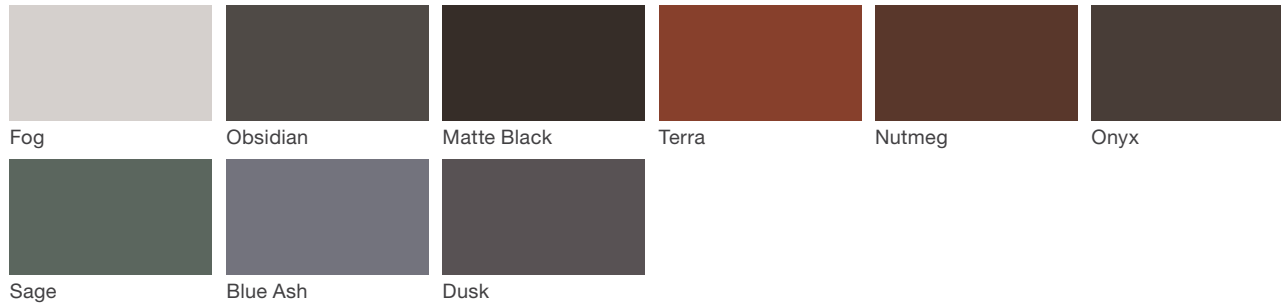

Vivid Series - Powdercoated Metal (Fine Texture)

Neutral Series - Powdercoated Metal

Architectural Series - Powdercoated Metal (Fine Texture)

Materials (cont.)

Woodgrains (Exterior, No Finish)

Domestically Sourced
Thermally Modified Ash