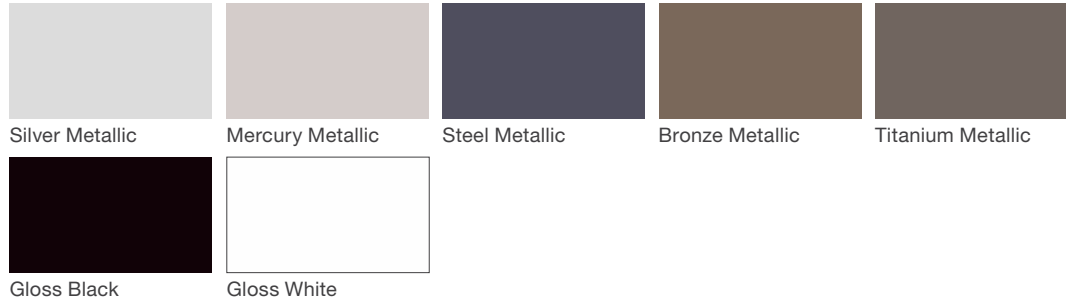

Vivid Series - Powdercoated Metal (Fine Texture)

Neutral Series - Powdercoated Metal

Architectural Series - Powdercoated Metal (Fine Texture)

Materials (cont.)

Woodgrains (Exterior, No Finish)

Domestically Sourced
Thermally Modified Ash