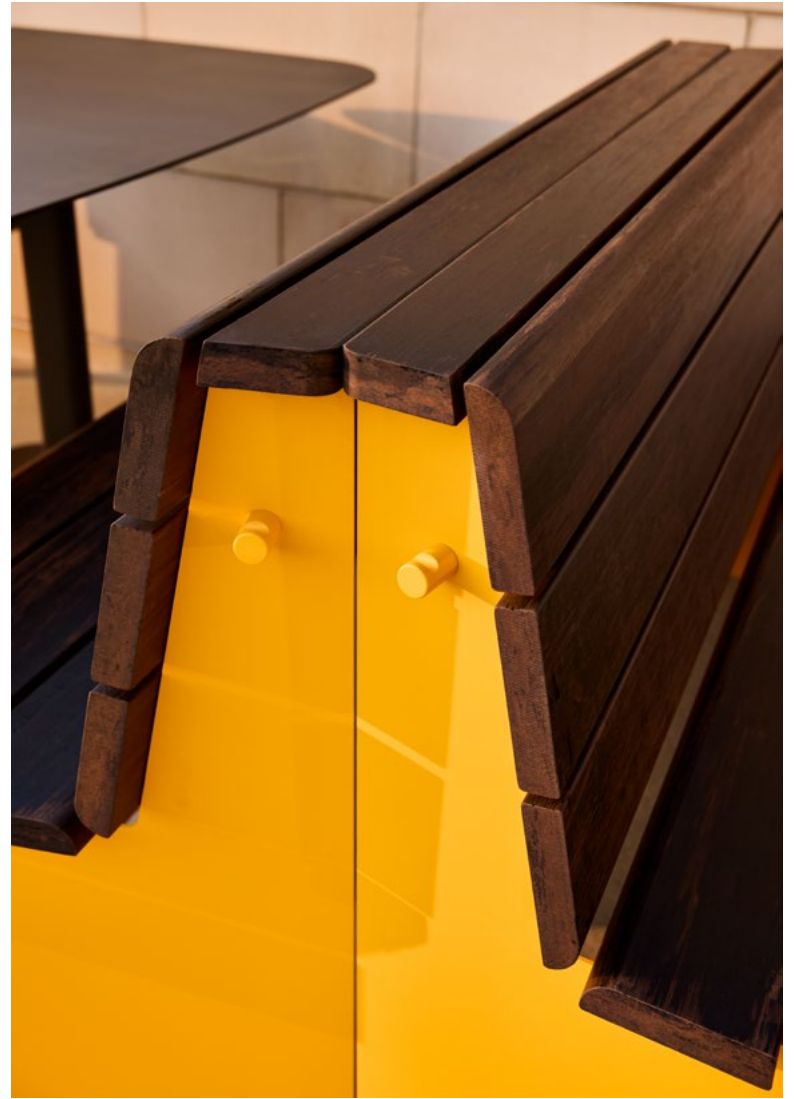

Inviting Interaction

Designed by the Landscape Forms team, the Booth line includes two seating silhouettes—a tall back booth and a low back booth—designed to meet face-to-face in pairs that inspire and enhance interaction. Rounded corners and softened edges create a comfortable character, while a subtle flare to the form of the seat and metal support structure offers a friendly, inviting gesture. Hooks located on both sides of the booth toward the top of the back provide convenient storage for bags and coats. Both the tall back and low back booths feature warm, fillet-edged wood slats for the seat and back, and the design for the tall back booth includes an additional powdercoated metal portion atop the back to enhance a sense of privacy and accentuate the room-within-a-room experience.

Endless Possibilities

Two booths fit tightly together when arranged back-to-back, enabling space-efficient groupings for generous outdoor seating and dining space. Booth can also stand alone as an architectural bench, as an accessible one-sided booth, or against a wall as modern banquette-style seating. This versatility in arrangement coupled with Booth's distinct design focus on balancing openness and accessibility with semi-privacy creates a new wealth of possibilities in the way people engage with outdoor space — from dining, to socializing, to outdoor work and group collaboration.

Elegant & Enduring

Booth is offered in a range of sustainable, naturally weathering exterior woods, including a new dassoXTR Fused Bamboo® option engineered specifically for use outdoors. Fused bamboo is incredibly stable and durable, elegantly dark in color, and is sustainable with very low environmental impact. Confidently completing an installation, a table from the Contour line is specially designed to pair with Booth.