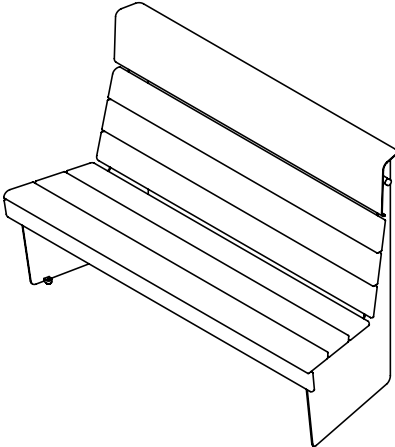

Endless Possibilities

Two booths fit tightly together when arranged back-to-back, enabling space-efficient groupings for generous outdoor seating and dining space. Booth can also stand alone as an architectural bench, as an accessible one-sided booth, or against a wall as modern banquette-style seating. This versatility in arrangement coupled with Booth's distinct design focus on balancing openness and accessibility with semi-privacy creates a new wealth of possibilities in the way people engage with outdoor space — from dining, to socializing, to outdoor work and group collaboration.

Bamboo (P)

Jarrah (P)

Woodgrains (Interior, LF-80 Finish)

Domestically Sourced
Thermally Modified Ash

Jarrah (P)

Statement of Line

landscapeforms

Booth