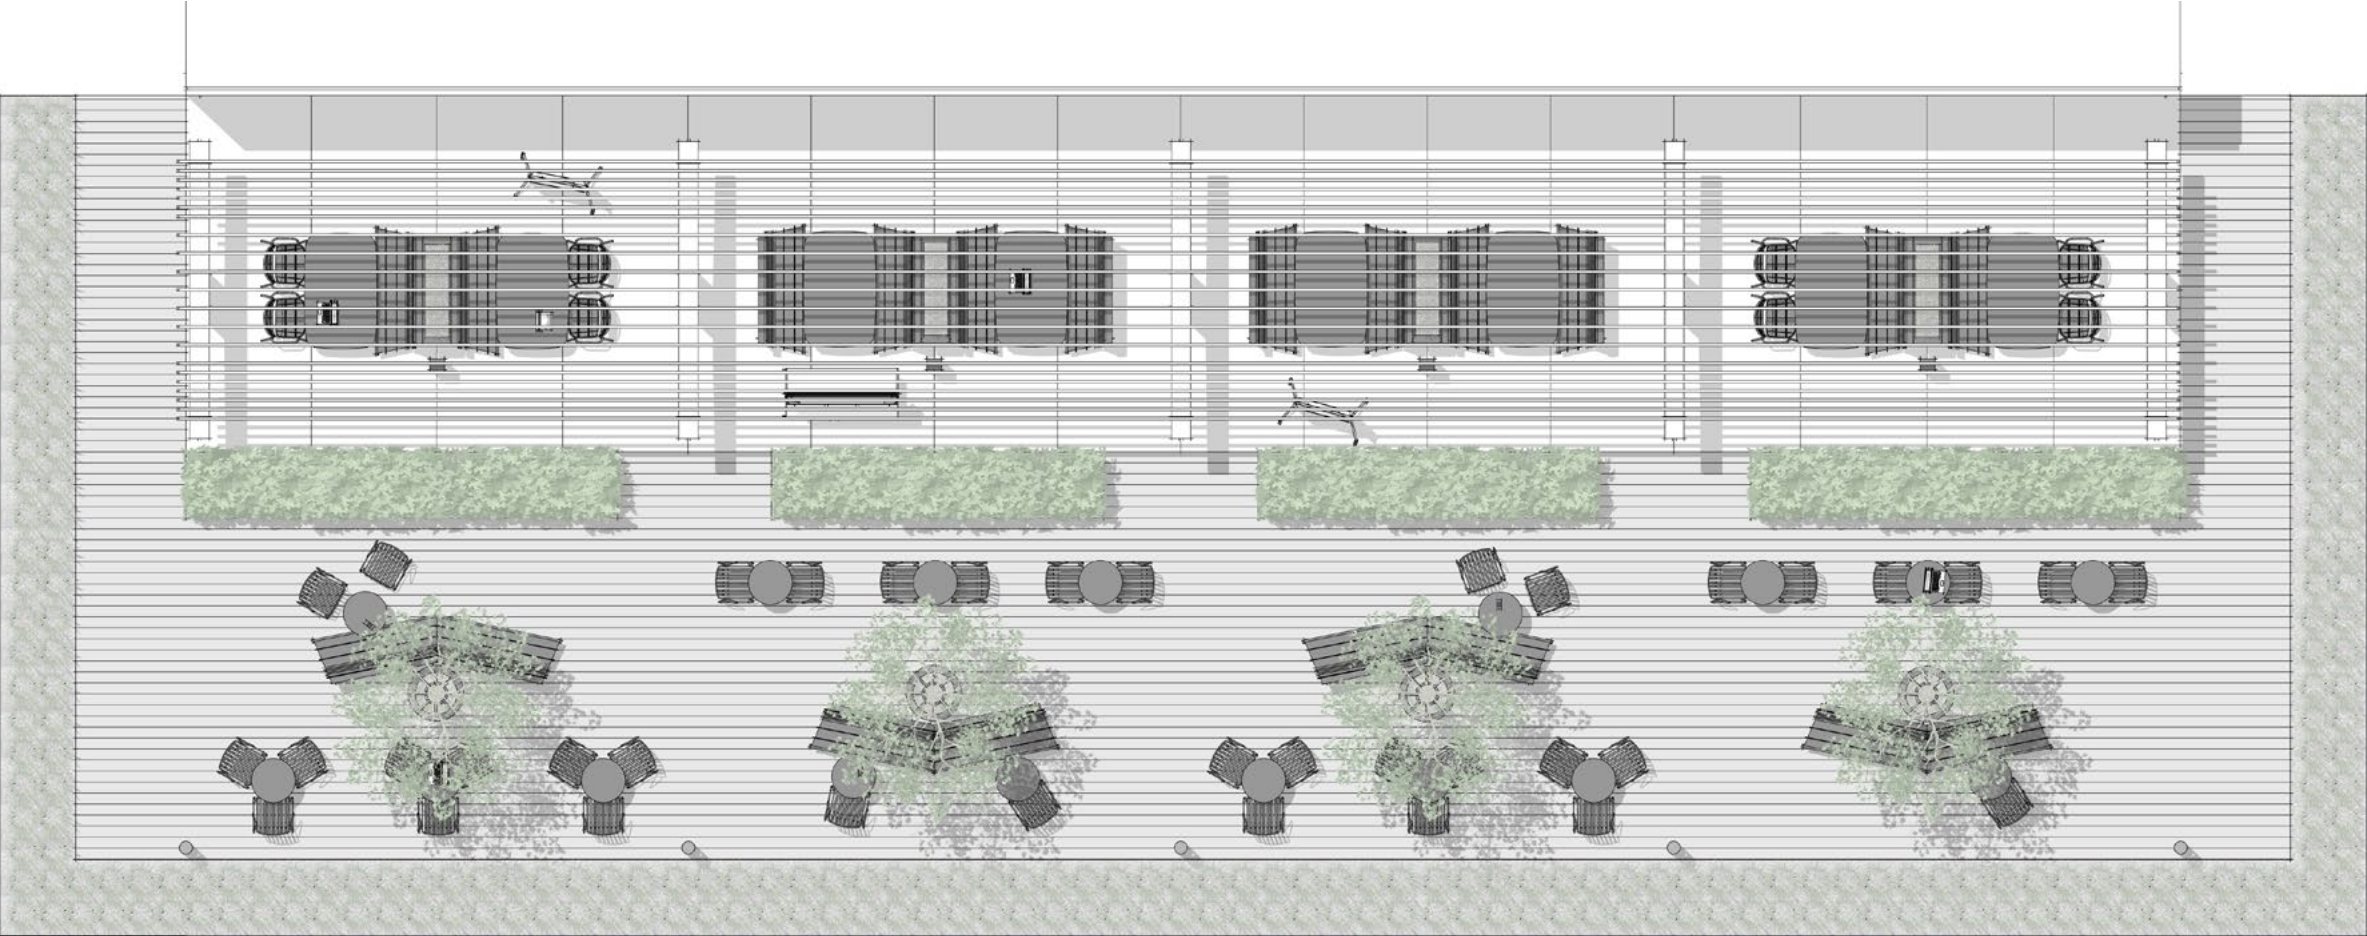

Inviting Interaction

Designed by the Landscape Forms team, the Booth line includes two seating silhouettes—a tall back booth and a low back booth—designed to meet face-to-face in pairs that inspire and enhance interaction. Rounded corners and softened edges create a comfortable character, while a subtle flare to the form of the seat and metal support structure offers a friendly, inviting gesture. Hooks located on both sides of the booth toward the top of the back provide convenient storage for bags and coats. Both the tall back and low back booths feature warm, fillet-edged wood slats for the seat and back, and the design for the tall back booth includes an additional powdercoated metal portion atop the back to enhance a sense of privacy and accentuate the room-within-a-room experience.

Endless Possibilities

Two booths fit tightly together when arranged back-to-back, enabling space-efficient groupings for generous outdoor seating and dining space. Booth can also stand alone as an architectural bench, as an accessible one-sided booth, or against a wall as modern banquette-style seating. This versatility in arrangement coupled with Booth's distinct design focus on balancing openness and accessibility with semi-privacy creates a new wealth of possibilities in the way people engage with outdoor space — from dining, to socializing, to outdoor work and group collaboration.

Application Examples

Corporate Campus

Corporate Campus

Corporate Campus

Streetside Dining

Streetside Dining

Streetside Dining

Materials