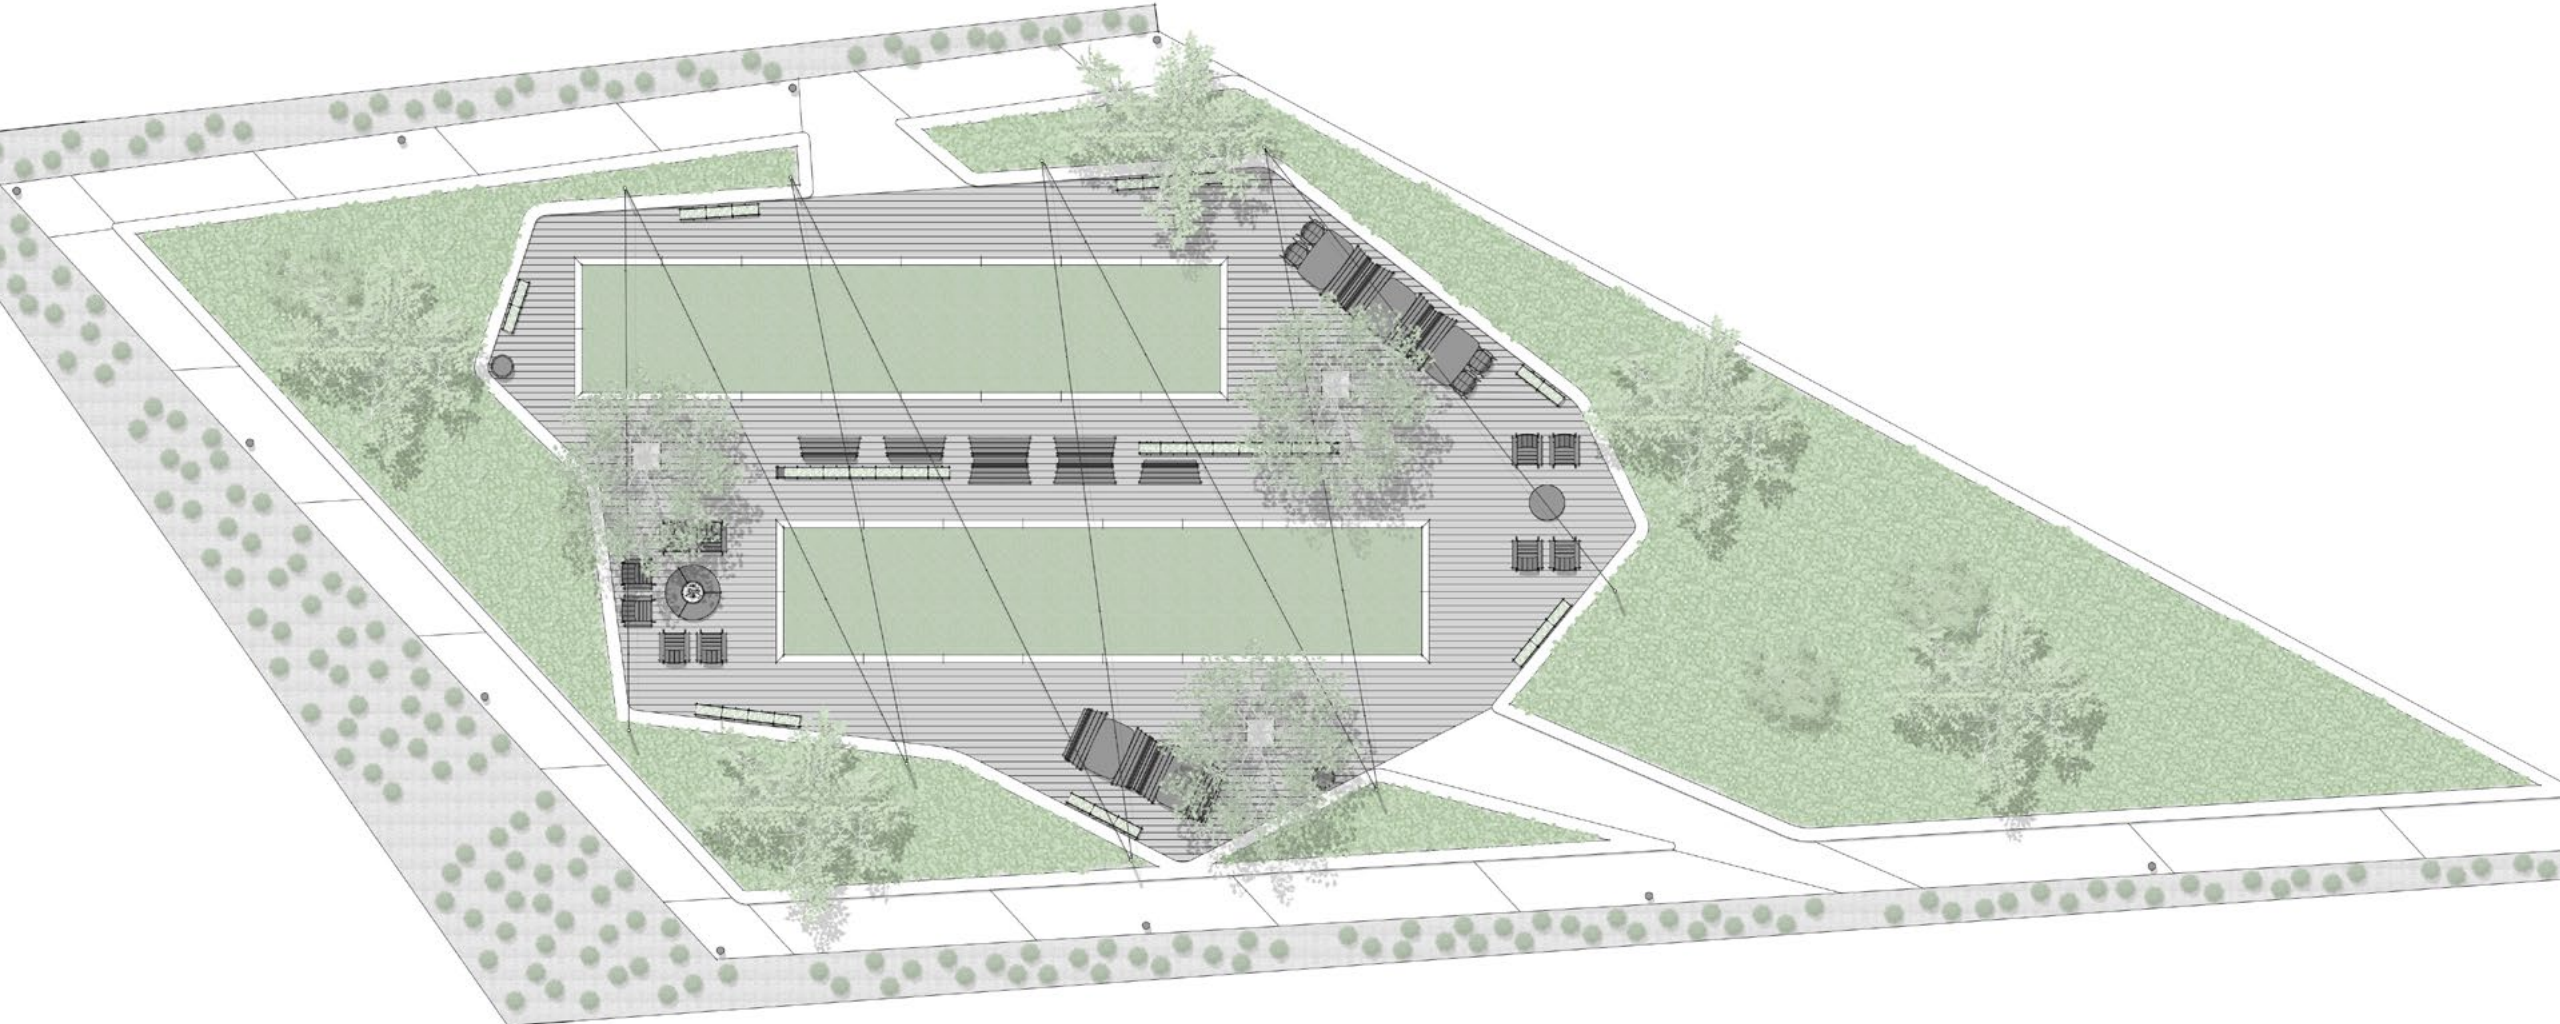

Community Courtyard