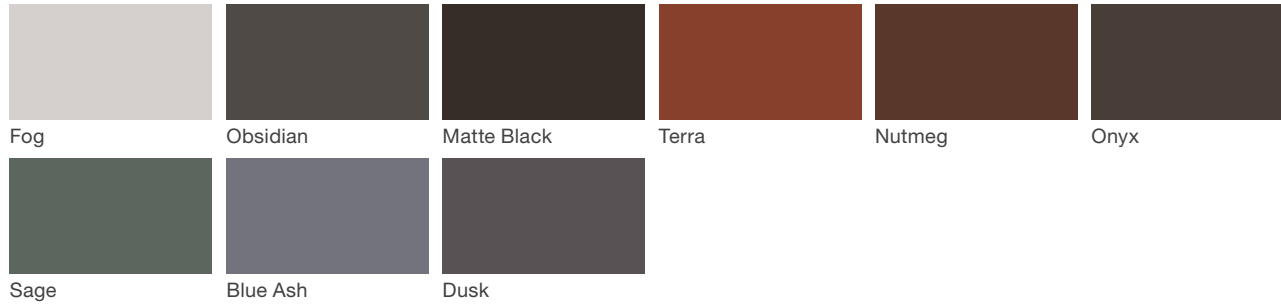

Community Courtyard

Community Courtyard

Materials

Vivid Series - Powdercoated Metal (Fine Texture)

Neutral Series - Powdercoated Metal

Architectural Series - Powdercoated Metal (Fine Texture)

Materials (cont.)

Woodgrains (Exterior, No Finish)

Domestically Sourced
Thermally Modified Ash

Bamboo (P)

Jarrah (P)

Woodgrains (Interior, LF-80 Finish)

Domestically Sourced
Thermally Modified Ash

Jarrah (P)

Statement of Line