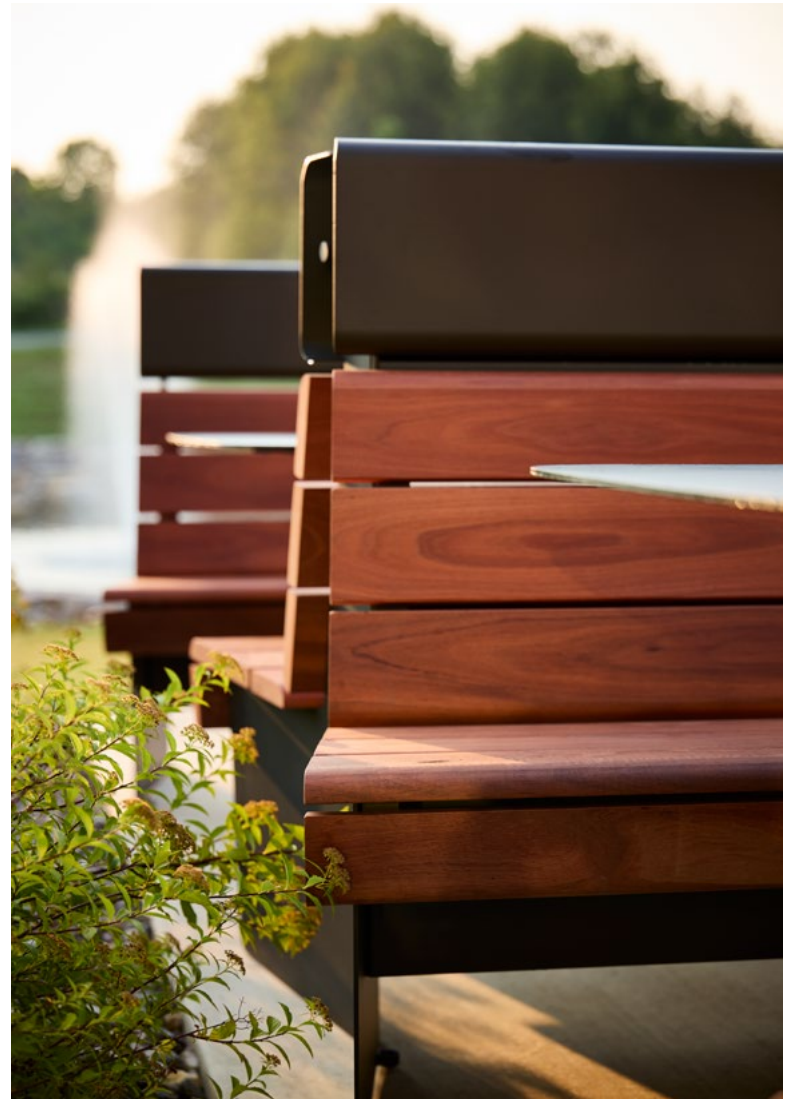

Inviting Interaction

Designed by the Landscape Forms team, the Booth line includes two seating silhouettes—a tall back booth and a low back booth—designed to meet face-to-face in pairs that inspire and enhance interaction. Rounded corners and softened edges create a comfortable character, while a subtle flare to the form of the seat and metal support structure offers a friendly, inviting gesture. Hooks located on both sides of the booth toward the top of the back provide convenient storage for bags and coats. Both the tall back and low back booths feature warm, fillet-edged wood slats for the seat and back, and the design for the tall back booth includes an additional powdercoated metal portion atop the back to enhance a sense of privacy and accentuate the room-within-a-room experience.

Endless Possibilities

Two booths fit tightly together when arranged back-to-back, enabling space-efficient groupings for generous outdoor seating and dining space. Booth can also stand alone as an architectural bench, as an accessible one-sided booth, or against a wall as modern banquette-style seating. This versatility in arrangement coupled with Booth's distinct design focus on balancing openness and accessibility with semi-privacy creates a new wealth of possibilities in the way people engage with outdoor space — from dining, to socializing, to outdoor work and group collaboration.

Elegant & Enduring

Booth is offered in a range of sustainable, naturally weathering exterior woods, including a new dassoXTR Fused Bamboo® option engineered specifically for use outdoors. Fused bamboo is incredibly stable and durable, elegantly dark in color, and is sustainable with very low environmental impact. Confidently completing an installation, a table from the Contour line is specially designed to pair with Booth.