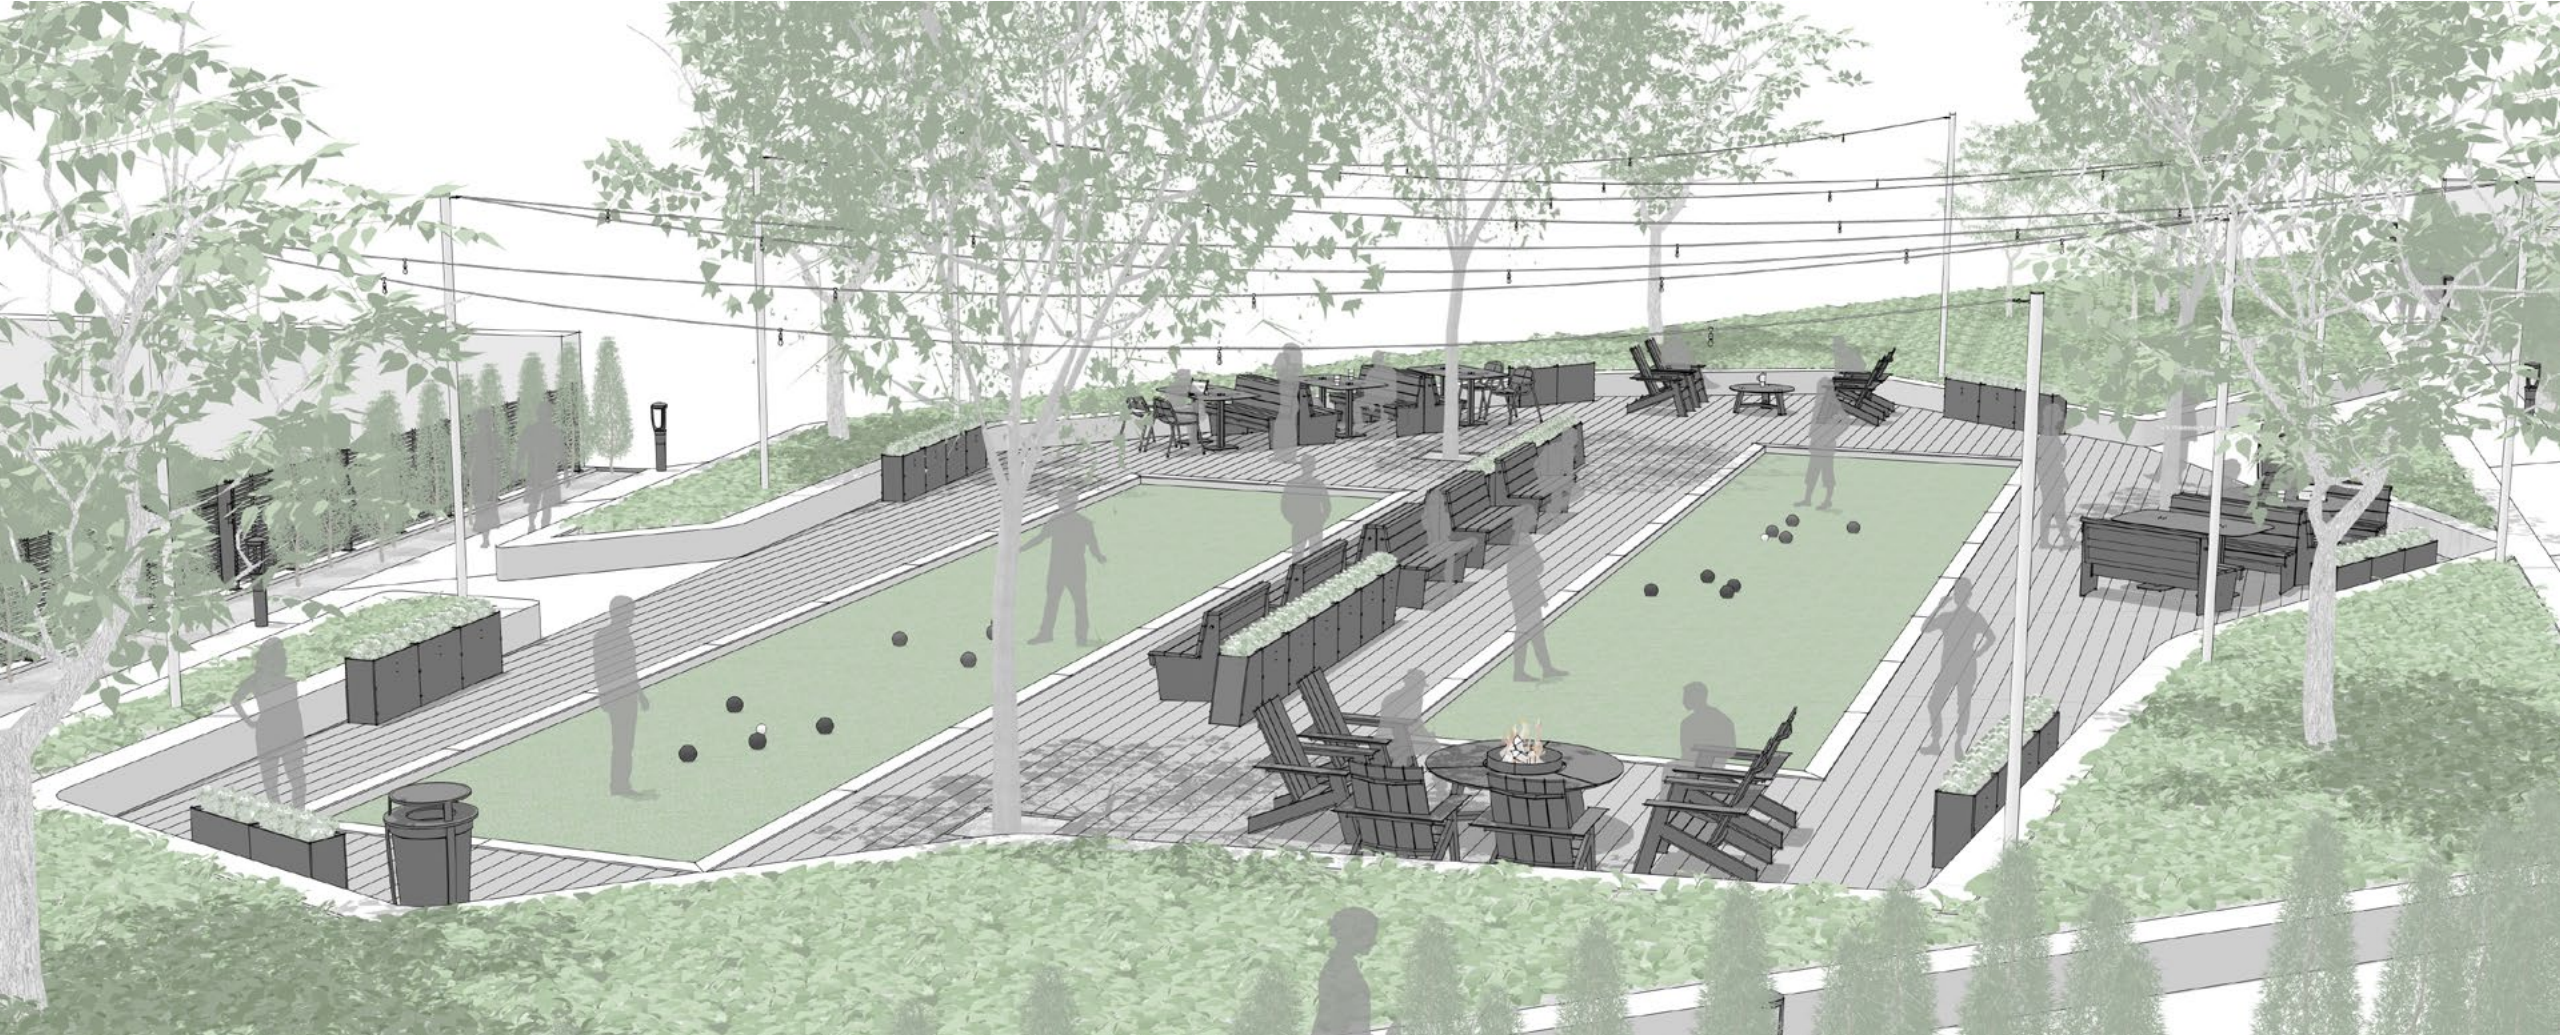

landscapeforms

Booth

Taking the Best of the Indoors Out

Booth is designed to create interaction spaces that are fresh yet familiar, taking the warmth, comfort and intimacy of a widely enjoyed indoor seating experience and reimagining it for the outdoors. It's a social design and familiar typology, intended to define spaces that bring people together and encourage closeness and quality conversation.

Inviting Interaction

Designed by the Landscape Forms team, the Booth line includes two seating silhouettes—a tall back booth and a low back booth—designed to meet face-to-face in pairs that inspire and enhance interaction. Rounded corners and softened edges create a comfortable character, while a subtle flare to the form of the seat and metal support structure offers a friendly, inviting gesture. Hooks located on both sides of the booth toward the top of the back provide convenient storage for bags and coats. Both the tall back and low back booths feature warm, fillet-edged wood slats for the seat and back, and the design for the tall back booth includes an additional powdercoated metal portion atop the back to enhance a sense of privacy and accentuate the room-within-a-room experience.

Endless Possibilities

Two booths fit tightly together when arranged back-to-back, enabling space-efficient groupings for generous outdoor seating and dining space. Booth can also stand alone as an architectural bench, as an accessible one-sided booth, or against a wall as modern banquette-style seating. This versatility in arrangement coupled with Booth's distinct design focus on balancing openness and accessibility with semi-privacy creates a new wealth of possibilities in the way people engage with outdoor space — from dining, to socializing, to outdoor work and group collaboration.

Application Examples

Corporate Campus

Corporate Campus

Corporate Campus

Streetside Dining

Streetside Dining

Streetside Dining

Community Courtyard