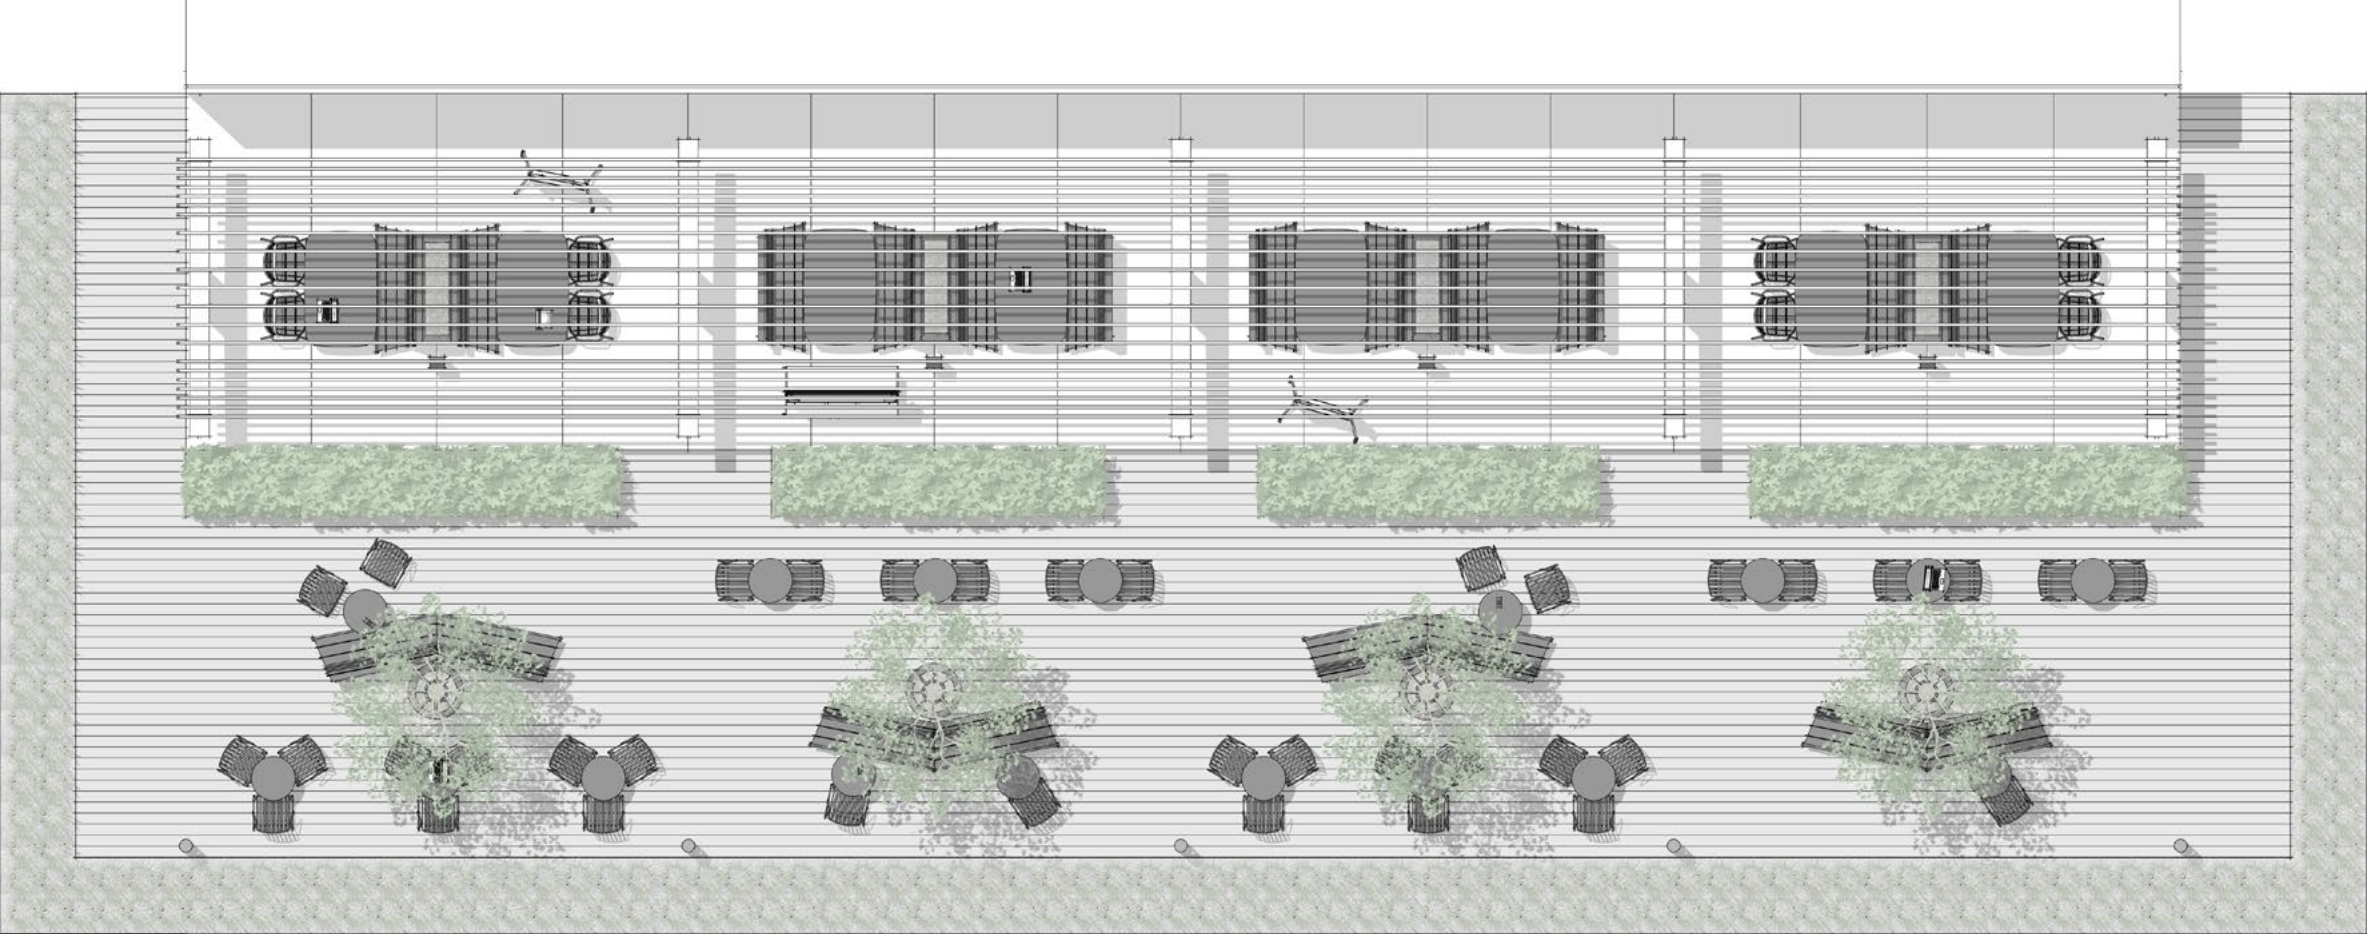

Inviting Interaction

Designed by the Landscape Forms team, the Booth line includes two seating silhouettes—a tall back booth and a low back booth—designed to meet face-to-face in pairs that inspire and enhance interaction. Rounded corners and softened edges create a comfortable character, while a subtle flare to the form of the seat and metal support structure offers a friendly, inviting gesture. Hooks located on both sides of the booth toward the top of the back provide convenient storage for bags and coats. Both the tall back and low back booths feature warm, fillet-edged wood slats for the seat and back, and the design for the tall back booth includes an additional powdercoated metal portion atop the back to enhance a sense of privacy and accentuate the room-within-a-room experience.

Endless Possibilities

Two booths fit tightly together when arranged back-to-back, enabling space-efficient groupings for generous outdoor seating and dining space. Booth can also stand alone as an architectural bench, as an accessible one-sided booth, or against a wall as modern banquette-style seating. This versatility in arrangement coupled with Booth's distinct design focus on balancing openness and accessibility with semi-privacy creates a new wealth of possibilities in the way people engage with outdoor space — from dining, to socializing, to outdoor work and group collaboration.

Application Examples

Corporate Campus

Corporate Campus

Corporate Campus

Streetside Dining

Streetside Dining

Streetside Dining

Community Courtyard