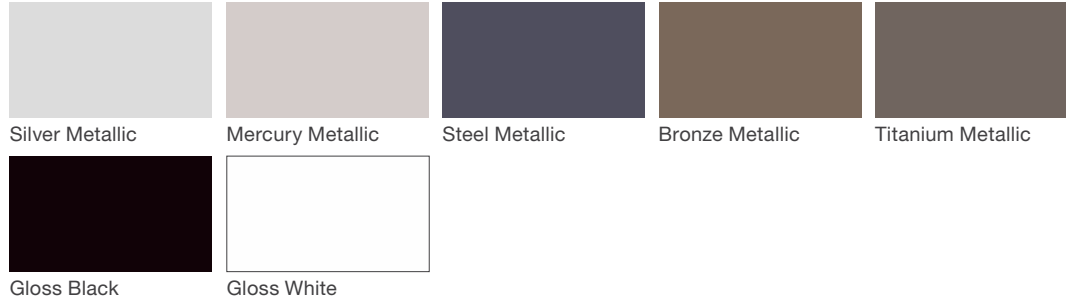

Community Courtyard

Community Courtyard

Materials

Vivid Series - Powdercoated Metal (Fine Texture)

Neutral Series - Powdercoated Metal

Architectural Series - Powdercoated Metal (Fine Texture)

Materials (cont.)

Woodgrains (Exterior, No Finish)

Domestically Sourced
Thermally Modified Ash

Bamboo (P)

Jarrah (P)

Woodgrains (Interior, LF-80 Finish)

Domestically Sourced
Thermally Modified Ash

Jarrah (P)

Statement of Line