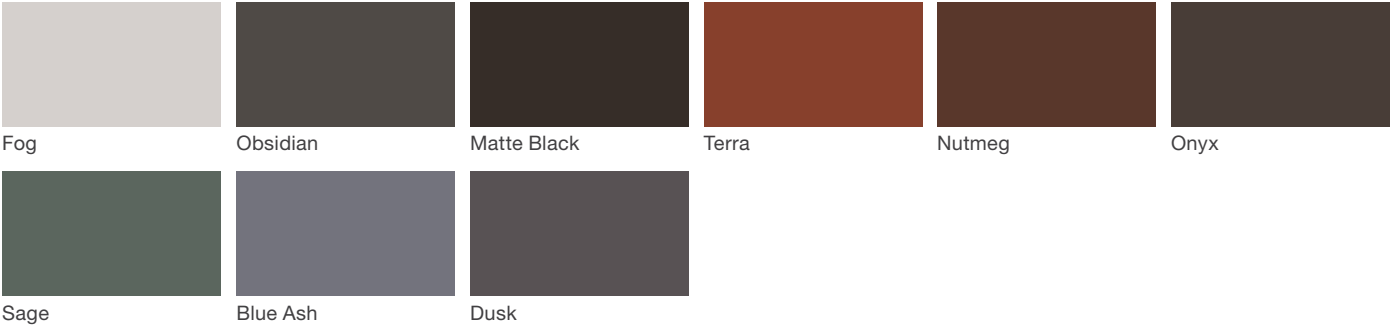

Shade Sunshade

Material / Colors Sheet

Vivid Series - Powdercoated Metal* (Fine Texture)

Neutral Series - Powdercoated Metal*

Architectural Series - Powdercoated Metal* (Fine Texture)

Shade Sunshade

landscapeforms®

Material / Colors Sheet

Powdercoated Metal

Powdercoated Metal Pangard II® Polyester Powdercoat is a hard, yet flexible, finish that resists rusting, chipping, peeling and fading. In addition to colors shown, a wide selection of optional and custom colors may be specified for an upcharge.