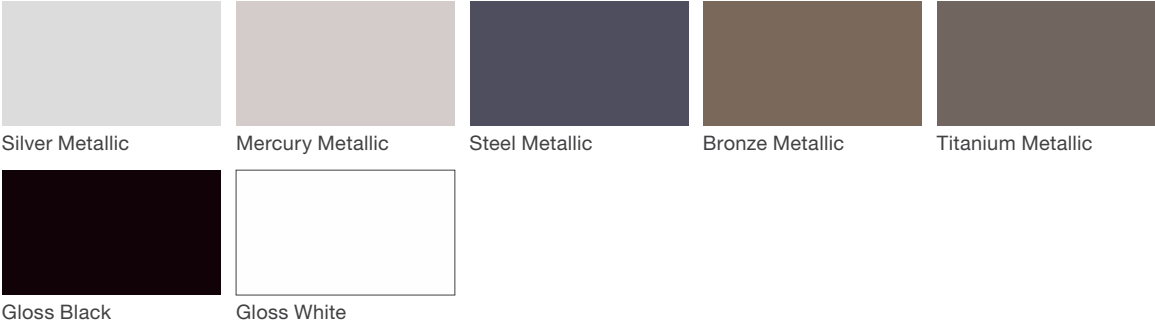

Shade Sunshade

Material / Colors Sheet

Vivid Series - Powdercoated Metal* (Fine Texture)

Neutral Series - Powdercoated Metal*

Architectural Series - Powdercoated Metal* (Fine Texture)

Shade Sunshade

landscapeforms®

Material / Colors Sheet

Powdercoated Metal

Powdercoated Metal Pangard II® Polyester Powdercoat is a hard, yet flexible, finish that resists rusting, chipping, peeling and fading. In addition to colors shown, a wide selection of optional and custom colors may be specified for an upcharge.