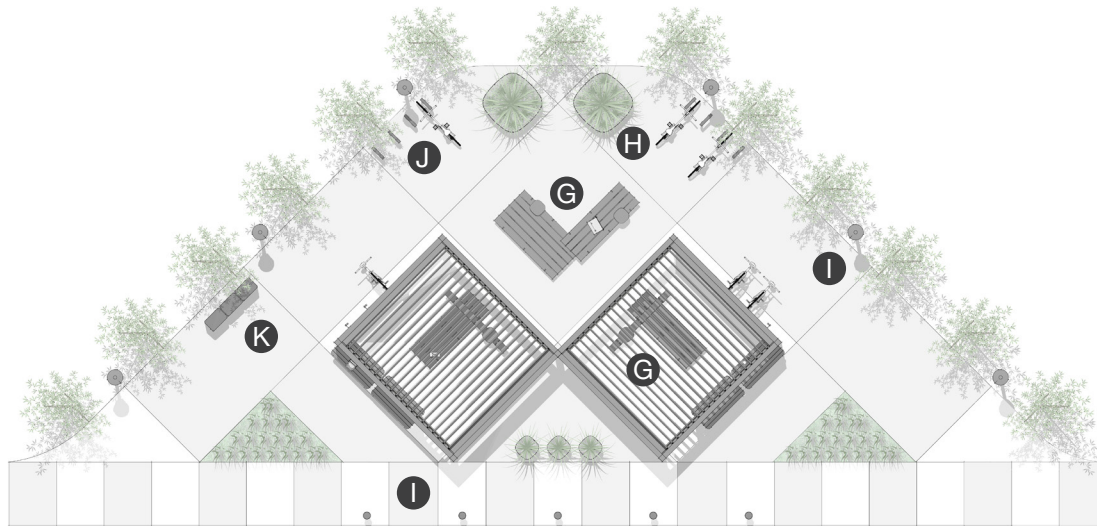

ELEVATION

TRAVEL APPLICATION

Suburban Station 2 (SS2)

PLAN

ELEMENTS, ATTRIBUTES, AND USER EXPERIENCE

- **G** A variety of **Plains benches** within the station interior offer commuters places to rest themselves and their belongings. Backless benches allow commuters to orient themselves in a preferred direction. Bench work surfaces accommodate additional productivity while waiting.
- **H** **Pods planters** introduce color and texture to the hardscape.
- **I** **Northport area lights** and **Northport bollards** enhance safety and wayfinding.
- **J** **Northport bike racks** offer secure storage of commuters' bikes and keep the station organized.
- **K** **Rockford Litter** receptacles help to keep the area free of litter and provide ample capacity.