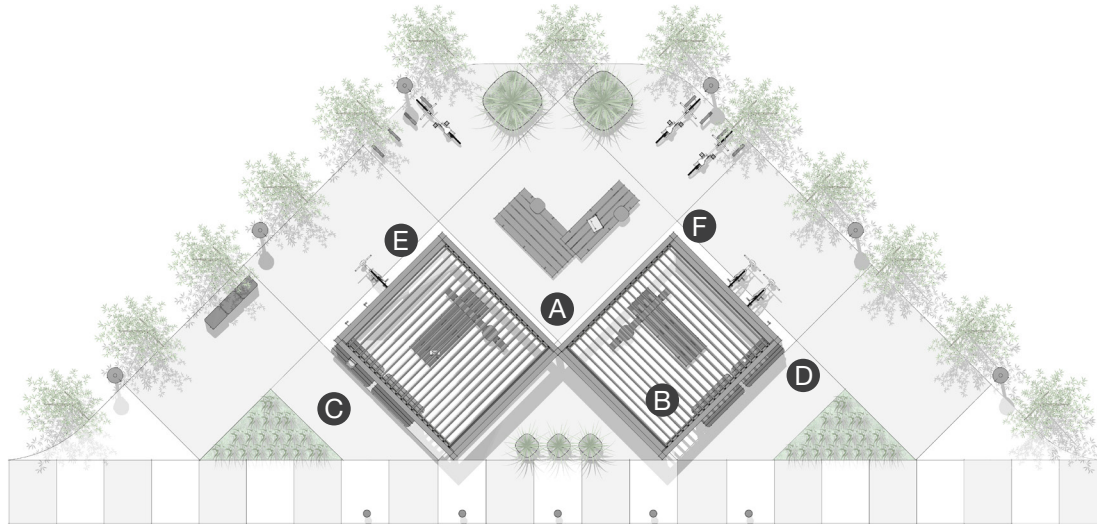

TRAVEL APPLICATION

Suburban Station 2 (SS2)

PLAN

ELEMENTS, ATTRIBUTES, AND USER EXPERIENCE

- **A** The **Scenic** structure provides transit users with weather protection, seating, surfaces, power, and wayfinding.
- **B** The Scenic louvered roof provides protection from wind and sun; weather management offers control of sun and shade levels and rain protection.
- **C** Scenic in-line tables offer commuters surfaces for belongings.
- **D** Charging access at the Scenic in-line tables is delivered through Scenic's posts and beams.
- **E** Scenic solid panels provide a degree of enclosure and protection from wind but still allow views of surroundings.
- **F** Scenic glass panels with screened route maps aid wayfinding.