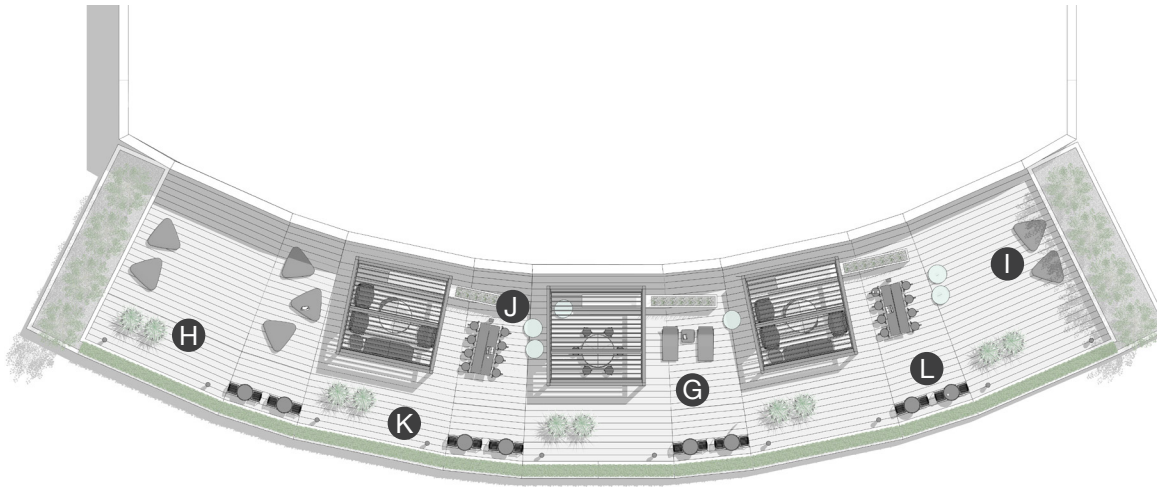

PLAY APPLICATION

Rooftop Deck (RD)

PLAN

ELEMENTS, ATTRIBUTES, AND USER EXPERIENCE

- **G** Cochran chaise lounges with a Cochran Side Table offer a casual place to relax and enjoy unobstructed views of the sky.
- **H** Pairs of planters dot the deck's outer boundary and introduce touches of color.
- **I** Groupings of Extasi benches create informal perching zones at entrances to the building.
- **J** Charging stations adjacent to Harvest tables provide power access for people working or browsing at the tables.
- **K** Northport Path Lights define the edge of the deck steps.
- **L** Chipman tables and Chipman stools provide seating along the perimeter of the deck for optimal views of the skyline.