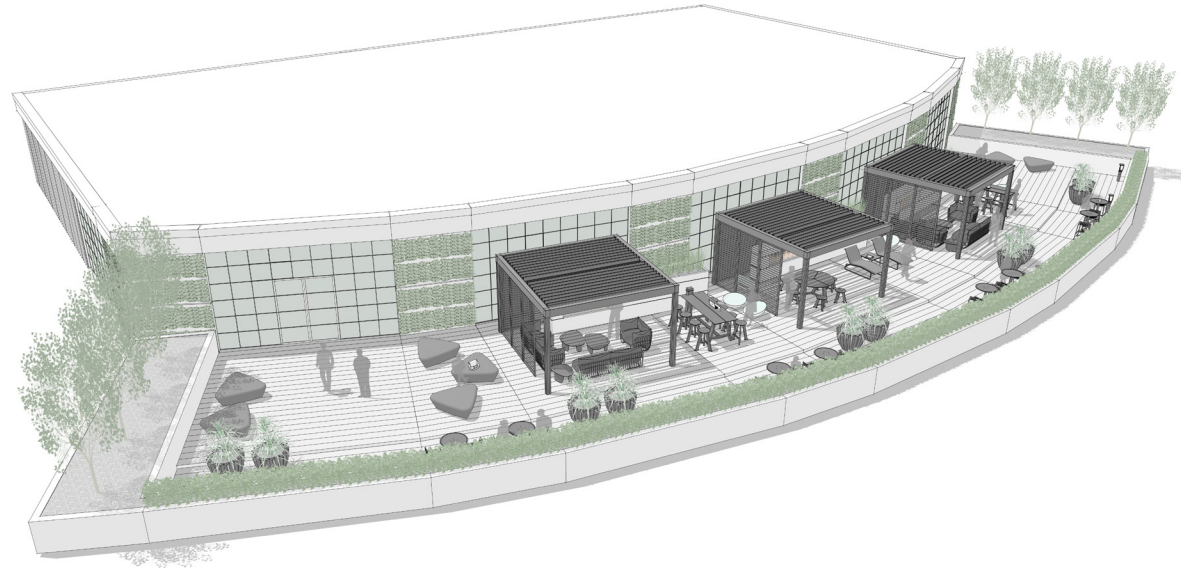

PLAY APPLICATION

Rooftop Deck (RD)

PLACE: ROOFTOP DECK

A space that encourages outdoor use within the built environment for a range of activities, from dining and socializing to working.

PRIMARY INSIGHT: MAKE MEMORABLE EXPERIENCES

Make memorable experiences with purposeful placement of physical elements that fully engage the senses.

VIEW #5

Play

RD

landscapeforms.com

landscapeforms