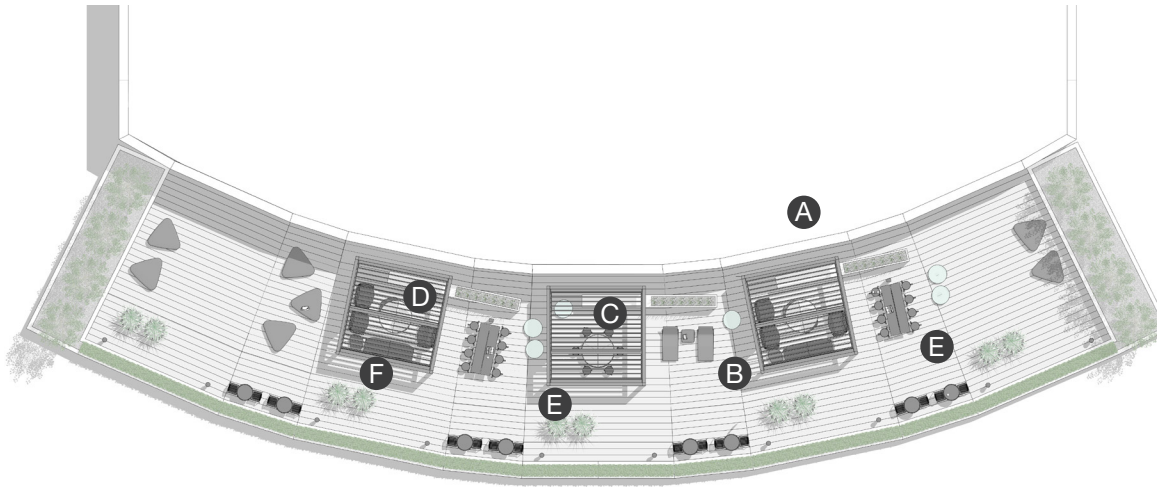

### PLACE: ROOFTOP DECK

A space that encourages outdoor use within the built environment for a range of activities, from dining and socializing to working.

## Rooftop Deck (RD)

PLAN

### ELEMENTS, ATTRIBUTES, AND USER EXPERIENCE

- A** A trio of **Scenic** structures become pergolas on the rooftop deck, providing shelter, amenities, and a sense of place in an outdoor setting.
- B** Scenic louvered panels offer visual privacy for occupants from inside the building and adjacent pergolas.
- C** The Scenic louvered roof provides protection from wind and sun; weather management offers control of sun and shade levels and rain protection.
- D** Power for overhead lighting is delivered through Scenic's posts and beams. Charging access points can also be located near tables and chairs.
- E** **Harvest standing-height tables** with **Harvest stools** offer generous surfaces for dining or working.
- F** **Monterey sofas**, **Monterey club chairs**, and **Cora tables** within the interior of Scenic create conversation groupings adjacent to the fireplace.