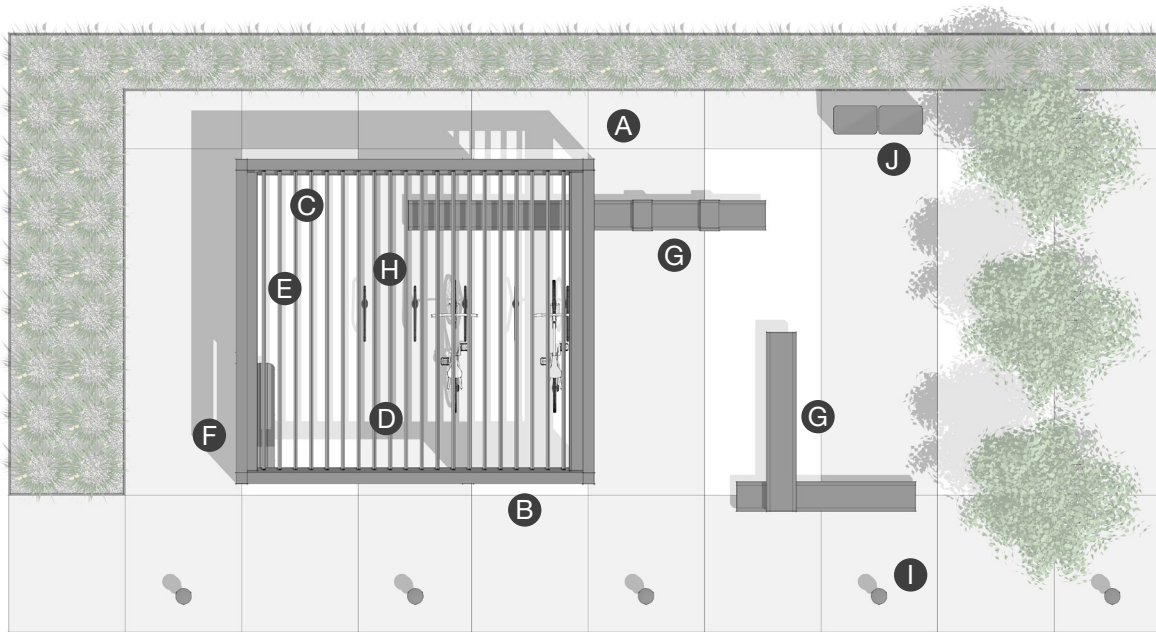

PLAY APPLICATION

Bicycle Station 2 (BS)

PLACE: BICYCLE STATION

A sheltered space that provides security, wayfinding, and places to rest.

PRIMARY INSIGHT: ESTABLISH A SENSE OF SECURITY

Creating safe environments for people and their belongings establishes a sense of security and releases the mind to experience the relaxing and rejuvenating effects the outdoors offers.

VIEW #4

Play

BS

landscapeforms.com

landscapeforms

PLAY APPLICATION

Bicycle Station 2 (BS)

PLAN

ELEVATION

ELEMENTS, ATTRIBUTES, AND USER EXPERIENCE

- A** **Scenic** creates a visible destination point as well as a weather shelter for bikes and people.
- B** Scenic glass panels can display commuting and trail maps.
- C** Scenic solid panels with LED inserts provide ambient lighting and a sense of place.
- D** The Scenic louvered roof provides protection from wind and sun; weather management offers control of sun and shade levels and rain protection.
- E** In public places, Scenic lighting options such as lighting inserts in the panels offer a level of security and extend use of the station.
- F** The Scenic in-line bench offers occupants a convenient surface for organizing belongings and serves as a gathering spot for hikers, cyclists, or commuters.
- G** **Theory Thick benches** and **Thin benches** offer a place to sit and rest or organize gear and belongings.
- H** **FGP bike racks** provide secure storage of bicycles. Multiple bike racks could be specified for larger bike stations.
- I** **Northport path lighting** defines the edge of the bike station and provides a level of comfort and security during evening use.
- J** Conveniently placed **Rockford Litter** receptacles keep the area free of litter and provide ample capacity.