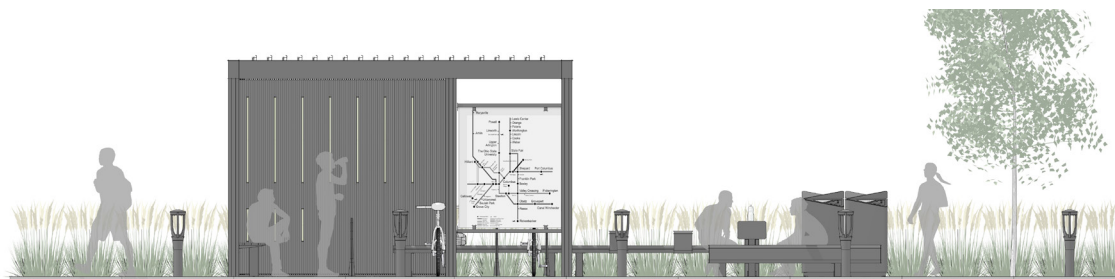

PLAY APPLICATION

Bicycle Station 2 (BS)

PLACE: BICYCLE STATION

A sheltered space that provides security, wayfinding, and places to rest.

PRIMARY INSIGHT: ESTABLISH A SENSE OF SECURITY

Creating safe environments for people and their belongings establishes a sense of security and releases the mind to experience the relaxing and rejuvenating effects the outdoors offers.

VIEW #4

Play

BS

landscapeforms.com

landscapeforms

PLAY APPLICATION

Bicycle Station 2 (BS)

PLAN

ELEVATION

ELEMENTS, ATTRIBUTES, AND USER EXPERIENCE

- A** **Scenic** creates a visible destination point as well as a weather shelter for bikes and people.
- B** Scenic glass panels can display commuting and trail maps.
- C** Scenic solid panels with LED inserts provide ambient lighting and a sense of place.
- D** The Scenic louvered roof provides protection from wind and sun; weather management offers control of sun and shade levels and rain protection.
- E** In public places, Scenic lighting options such as lighting inserts in the panels offer a level of security and extend use of the station.
- F** The Scenic in-line bench offers occupants a convenient surface for organizing belongings and serves as a gathering spot for hikers, cyclists, or commuters.
- G** **Theory Thick benches** and **Thin benches** offer a place to sit and rest or organize gear and belongings.
- H** **FGP bike racks** provide secure storage of bicycles. Multiple bike racks could be specified for larger bike stations.
- I** **Northport path lighting** defines the edge of the bike station and provides a level of comfort and security during evening use.
- J** Conveniently placed **Rockford Litter** receptacles keep the area free of litter and provide ample capacity.