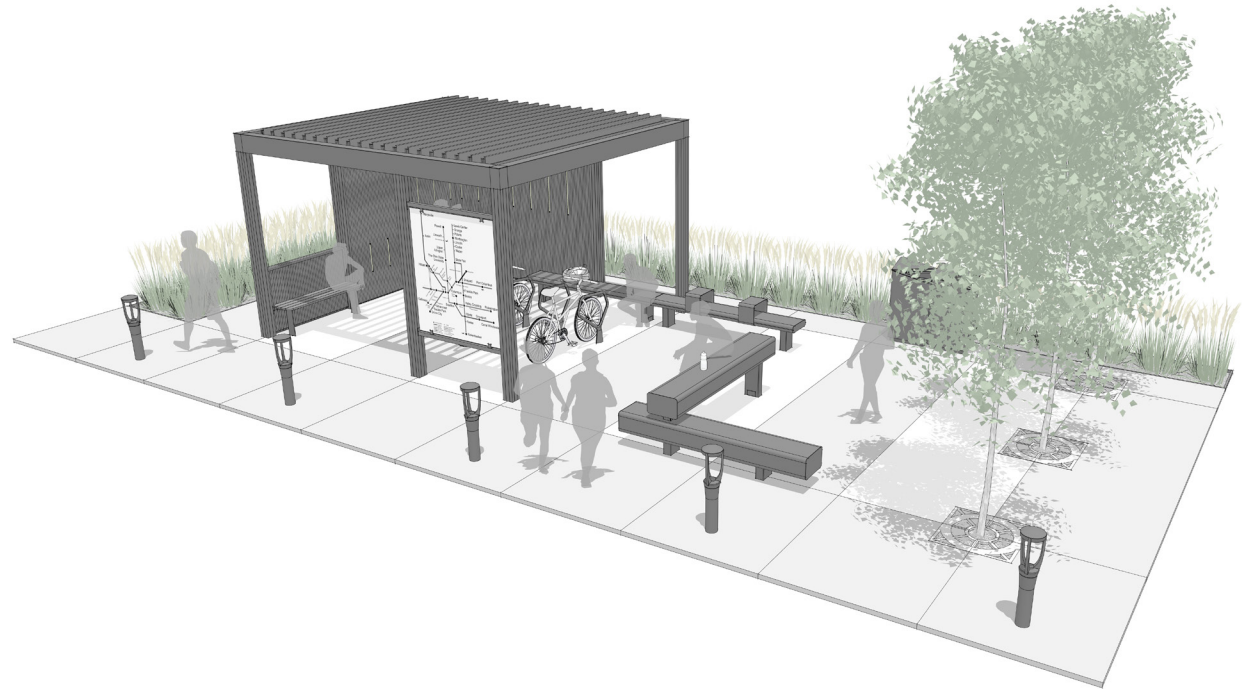

VIEW #3

PLAY APPLICATION

Bicycle Station 2 (BS)

VIEW #4

Play

BS

landscapeforms.com

landscapeforms

PLAY APPLICATION

Bicycle Station 2 (BS)

PLACE: BICYCLE STATION

A sheltered space that provides security, wayfinding, and places to rest.

PRIMARY INSIGHT: ESTABLISH A SENSE OF SECURITY

Creating safe environments for people and their belongings establishes a sense of security and releases the mind to experience the relaxing and rejuvenating effects the outdoors offers.

VIEW #4

Play

BS

landscapeforms.com

landscapeforms

PLAY APPLICATION

Bicycle Station 2 (BS)

PLAN

ELEVATION

ELEMENTS, ATTRIBUTES, AND USER EXPERIENCE

- A** **Scenic** creates a visible destination point as well as a weather shelter for bikes and people.
- B** Scenic glass panels can display commuting and trail maps.
- C** Scenic solid panels with LED inserts provide ambient lighting and a sense of place.
- D** The Scenic louvered roof provides protection from wind and sun; weather management offers control of sun and shade levels and rain protection.
- E** In public places, Scenic lighting options such as lighting inserts in the panels offer a level of security and extend use of the station.
- F** The Scenic in-line bench offers occupants a convenient surface for organizing belongings and serves as a gathering spot for hikers, cyclists, or commuters.
- G** **Theory Thick benches** and **Thin benches** offer a place to sit and rest or organize gear and belongings.
- H** **FGP bike racks** provide secure storage of bicycles. Multiple bike racks could be specified for larger bike stations.
- I** **Northport path lighting** defines the edge of the bike station and provides a level of comfort and security during evening use.
- J** Conveniently placed **Rockford Litter** receptacles keep the area free of litter and provide ample capacity.