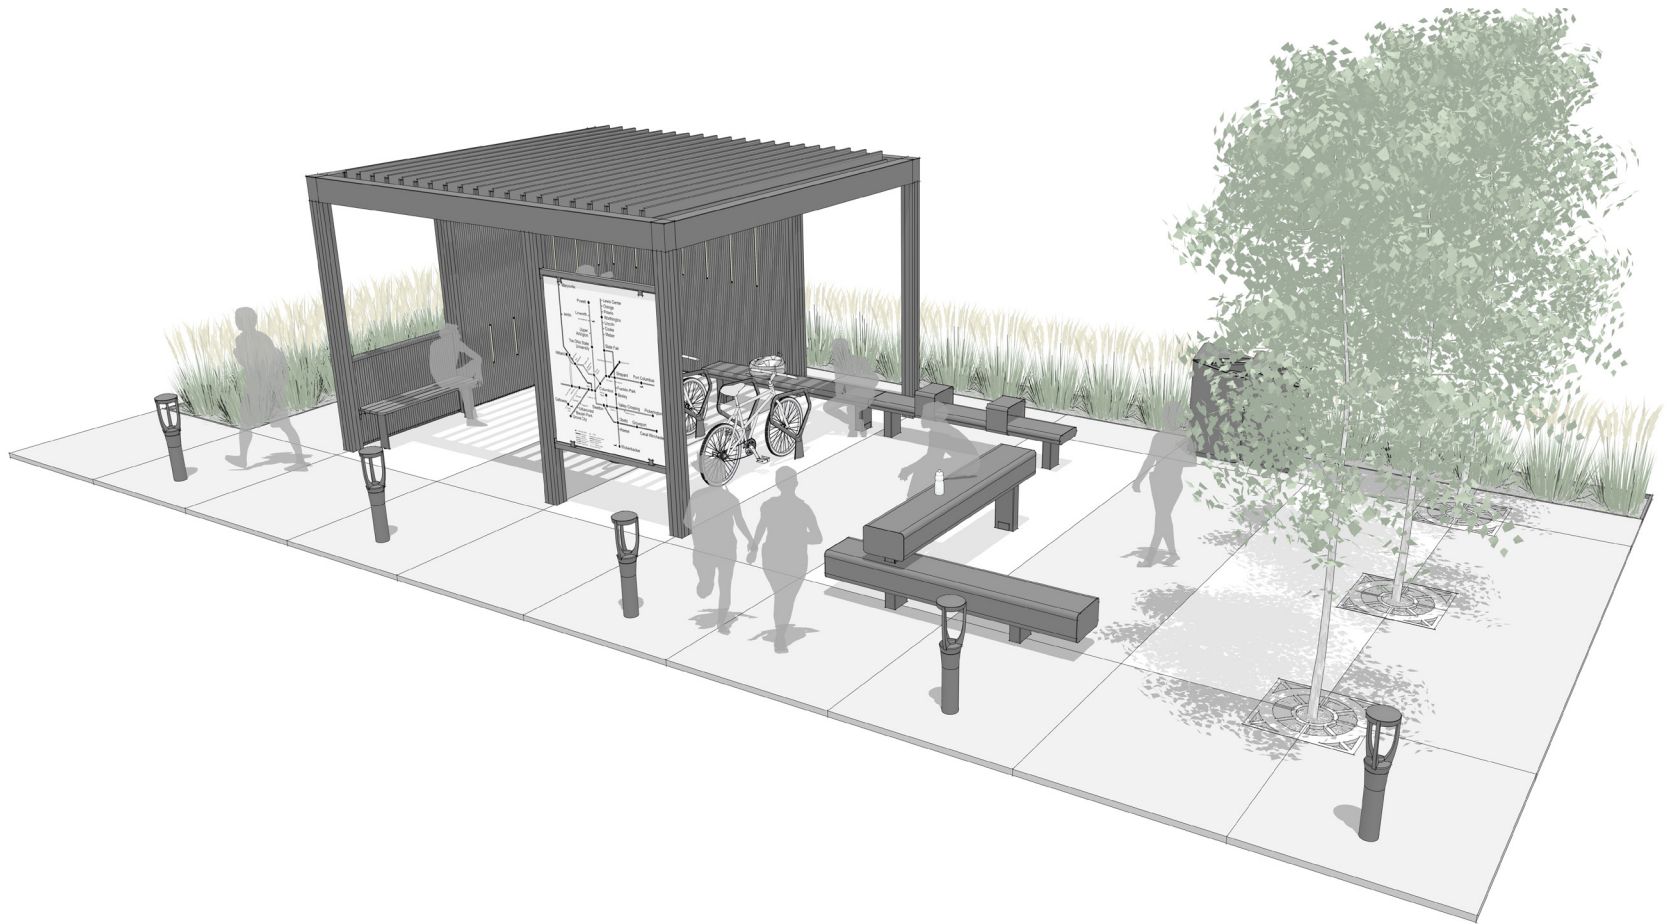

PLAY APPLICATION

Bicycle Station 2 (BS)

VIEW #1

PLAY APPLICATION

Bicycle Station 2 (BS)

VIEW #2

PLAY APPLICATION

Bicycle Station 2 (BS)

VIEW #3

PLAY APPLICATION

Bicycle Station 2 (BS)

VIEW #4

Play

BS

landscapeforms.com

landscapeforms

PLAY APPLICATION

Bicycle Station 2 (BS)

PLACE: BICYCLE STATION

A sheltered space that provides security, wayfinding, and places to rest.

PRIMARY INSIGHT: ESTABLISH A SENSE OF SECURITY

Creating safe environments for people and their belongings establishes a sense of security and releases the mind to experience the relaxing and rejuvenating effects the outdoors offers.

ELEVATION

ELEMENTS, ATTRIBUTES, AND USER EXPERIENCE

- A** **Scenic** creates a visible destination point as well as a weather shelter for bikes and people.
- B** Scenic glass panels can display commuting and trail maps.
- C** Scenic solid panels with LED inserts provide ambient lighting and a sense of place.
- D** The Scenic louvered roof provides protection from wind and sun; weather management offers control of sun and shade levels and rain protection.
- E** In public places, Scenic lighting options such as lighting inserts in the panels offer a level of security and extend use of the station.
- F** The Scenic in-line bench offers occupants a convenient surface for organizing belongings and serves as a gathering spot for hikers, cyclists, or commuters.
- G** **Theory Thick benches** and **Thin benches** offer a place to sit and rest or organize gear and belongings.
- H** **FGP bike racks** provide secure storage of bicycles. Multiple bike racks could be specified for larger bike stations.
- I** **Northport path lighting** defines the edge of the bike station and provides a level of comfort and security during evening use.
- J** Conveniently placed **Rockford Litter** receptacles keep the area free of litter and provide ample capacity.