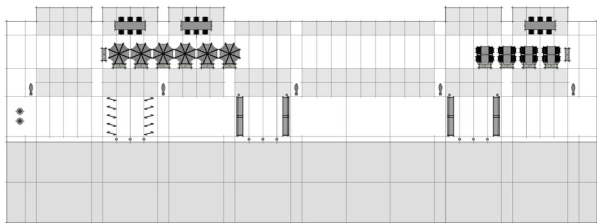

TRANSIT APPLICATION WALKWAYS AND CONNECTIONS (WC1)

VIEW #1

VIEW #2

VIEW #3

PLACE:
WALKWAYS AND CONNECTIONS

Walkways and connections provide safe, convenient, and comfortable pedestrian transitions between transit stations and surrounding areas.

H I J K ⚡ next page

PLAN

ELEVATION

ELEMENTS, ATTRIBUTES,
AND USER EXPERIENCE (CONTINUED)

- H** Generously scaled walkways provide ample space for pedestrians and cyclists in addition to seating areas in front of cafés and restaurants.
- I** Chase Park litters provide attractive options to conceal and recycle waste.
- J** Plentiful landscaping stimulates visual senses and connects people with nature for rejuvenation.
- K** Signal pedestrian lighting is scaled to safely and effectively illuminate walkways throughout the day and night.
- A** Outdoor charging stations adjacent to benches, tables and chairs provide convenient access to power and USB charging.

PERSPECTIVE

PLAN