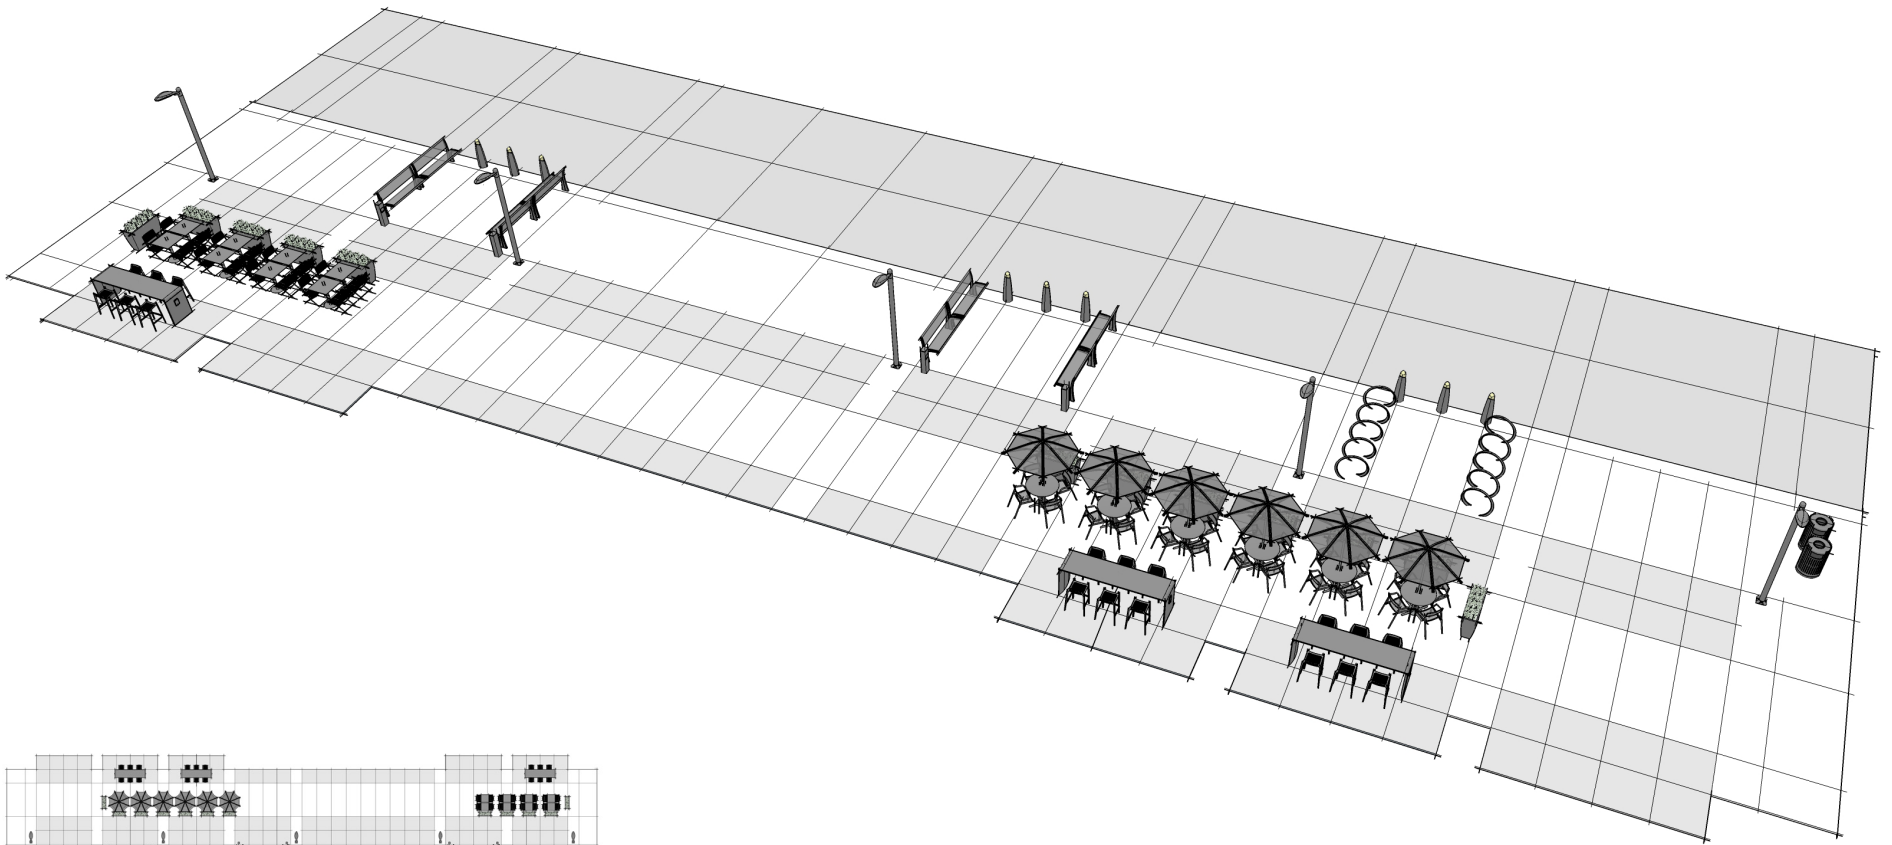

TRANSIT APPLICATION WALKWAYS AND CONNECTIONS (WC1)

VIEW #1

VIEW #2

VIEW #3

PLACE:
WALKWAYS AND CONNECTIONS

Walkways and connections provide safe, convenient, and comfortable pedestrian transitions between transit stations and surrounding areas.

- A** Small seating oases are positioned away from the main walkway, safely bounded by elevated landscaping and illuminated **Sentinel bollards**.
- B** **Sorella planters** add color near storefronts, offer a stress-reducing connection to nature, and provide a welcoming boundary around the periphery of outdoor dining areas.
- C** **Stay benches** with backs provide comfortable face-to-face seating to enhance social interactions.
- D** **Loop bike racks** are positioned in a secure location off the pedestrian walkway.
- E** **Catena tables** with **Verona chairs** and **Equinox umbrellas** provide a shaded, relaxing dining experience.
- F** **Parc Centre tables** and **Parc Centre chairs** offer a casual seating area for respite.
- G** **GO OutdoorTables** with **Chipman stools** give the commuter a comfortable off-path break while still staying powered with USB and GFCI outlets.

H I J K ⚡ next page

PLAN

ELEVATION

ELEMENTS, ATTRIBUTES,
AND USER EXPERIENCE (CONTINUED)

- H** Generously scaled walkways provide ample space for pedestrians and cyclists in addition to seating areas in front of cafés and restaurants.
- I** Chase Park litters provide attractive options to conceal and recycle waste.
- J** Plentiful landscaping stimulates visual senses and connects people with nature for rejuvenation.
- K** Signal pedestrian lighting is scaled to safely and effectively illuminate walkways throughout the day and night.
- A** Outdoor charging stations adjacent to benches, tables and chairs provide convenient access to power and USB charging.

PERSPECTIVE

PLAN