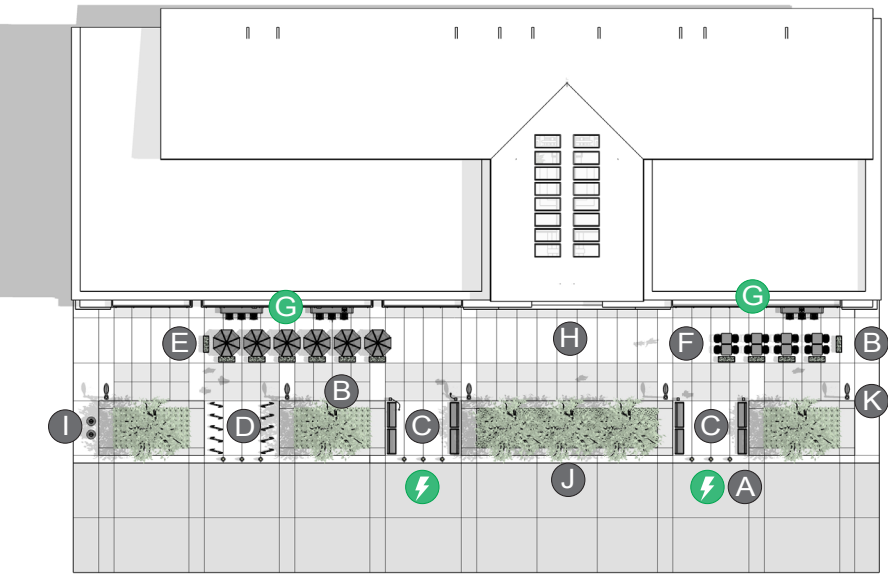

PLAN

ELEMENTS, ATTRIBUTES, AND USER EXPERIENCE

- **A** Small seating oases are positioned away from the main walkway, safely bounded by elevated landscaping and illuminated **Sentinel bollards**.
- **B** **Sorella planters** add color near storefronts, offer a stress-reducing connection to nature, and provide a welcoming boundary around the periphery of outdoor dining areas.
- **C** **Stay benches** with backs provide comfortable face-to-face seating to enhance social interactions.
- **D** **Loop bike racks** are positioned in a secure location off the pedestrian walkway.
- **E** **Catena tables** with **Verona chairs** and **Equinox umbrellas** provide a shaded, relaxing dining experience.
- **F** **Parc Centre tables** and **Parc Centre chairs** offer a casual seating area for respite.
- **G** **GO OutdoorTables** with **Chipman stools** give the commuter a comfortable off-path break while still staying powered with USB and GFCI outlets.

H I J K ⚡ next page