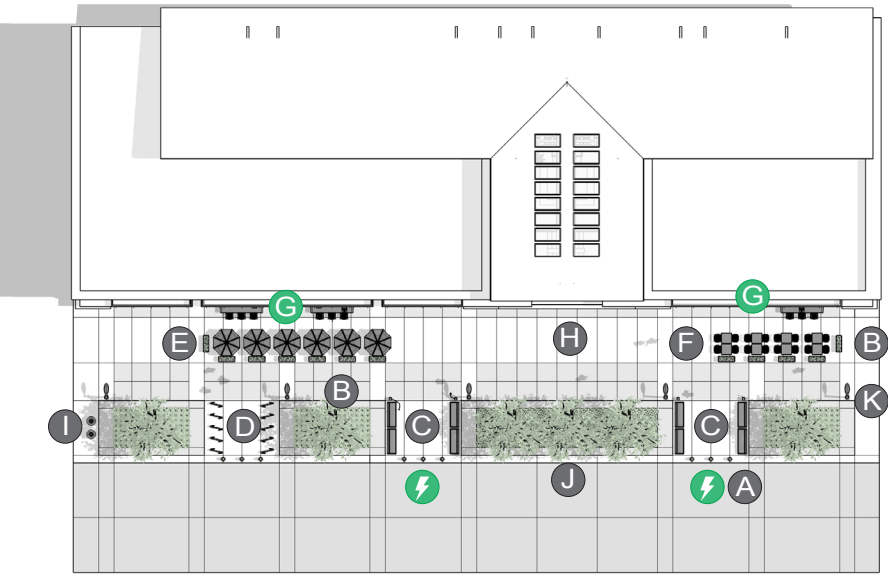

TRANSIT APPLICATION WALKWAYS AND CONNECTIONS (WC1)

VIEW #1

VIEW #2

VIEW #3

PLACE:
WALKWAYS AND CONNECTIONS

Walkways and connections provide safe, convenient, and comfortable pedestrian transitions between transit stations and surrounding areas.

- A** Small seating oases are positioned away from the main walkway, safely bounded by elevated landscaping and illuminated **Sentinel bollards**.
- B** **Sorella planters** add color near storefronts, offer a stress-reducing connection to nature, and provide a welcoming boundary around the periphery of outdoor dining areas.
- C** **Stay benches** with backs provide comfortable face-to-face seating to enhance social interactions.
- D** **Loop bike racks** are positioned in a secure location off the pedestrian walkway.
- E** **Catena tables** with **Verona chairs** and **Equinox umbrellas** provide a shaded, relaxing dining experience.
- F** **Parc Centre tables** and **Parc Centre chairs** offer a casual seating area for respite.
- G** **GO OutdoorTables** with **Chipman stools** give the commuter a comfortable off-path break while still staying powered with USB and GFCI outlets.

H I J K ⚡ next page

PLAN

ELEVATION

ELEMENTS, ATTRIBUTES,
AND USER EXPERIENCE (CONTINUED)

- H** Generously scaled walkways provide ample space for pedestrians and cyclists in addition to seating areas in front of cafés and restaurants.
- I** Chase Park litters provide attractive options to conceal and recycle waste.
- J** Plentiful landscaping stimulates visual senses and connects people with nature for rejuvenation.
- K** Signal pedestrian lighting is scaled to safely and effectively illuminate walkways throughout the day and night.
- A** Outdoor charging stations adjacent to benches, tables and chairs provide convenient access to power and USB charging.

PERSPECTIVE

PLAN