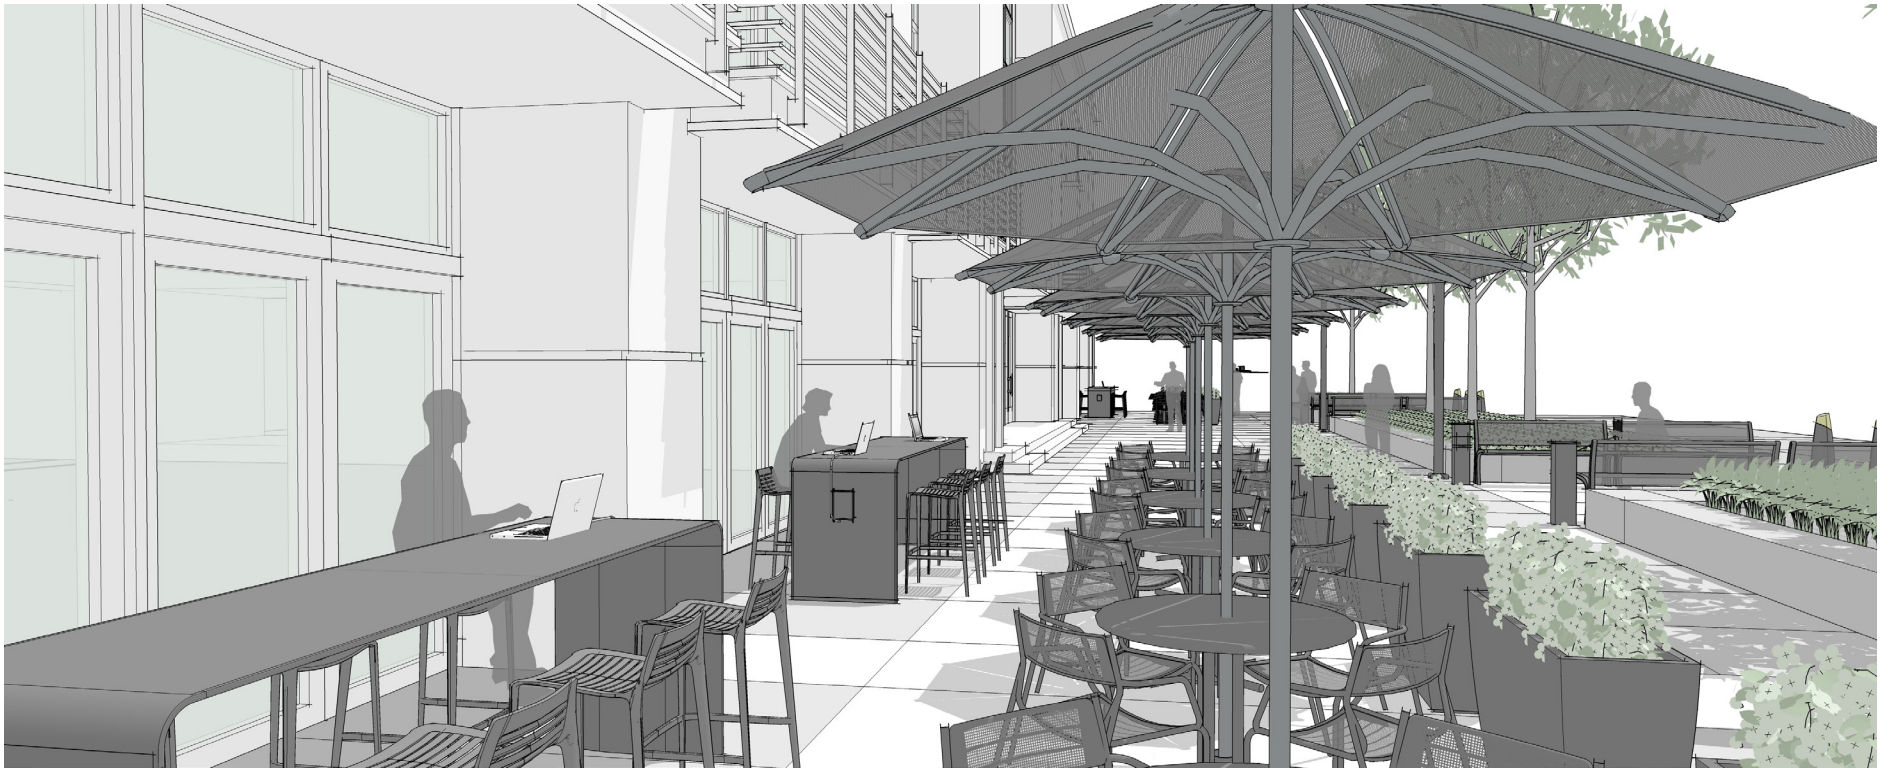

TRANSIT APPLICATION WALKWAYS AND CONNECTIONS (WC1)

VIEW #1

VIEW #2

VIEW #3

PLACE:
WALKWAYS AND CONNECTIONS

Walkways and connections provide safe, convenient, and comfortable pedestrian transitions between transit stations and surrounding areas.

- A** Small seating oases are positioned away from the main walkway, safely bounded by elevated landscaping and illuminated **Sentinel bollards**.
- B** **Sorella planters** add color near storefronts, offer a stress-reducing connection to nature, and provide a welcoming boundary around the periphery of outdoor dining areas.
- C** **Stay benches** with backs provide comfortable face-to-face seating to enhance social interactions.
- D** **Loop bike racks** are positioned in a secure location off the pedestrian walkway.
- E** **Catena tables** with **Verona chairs** and **Equinox umbrellas** provide a shaded, relaxing dining experience.
- F** **Parc Centre tables** and **Parc Centre chairs** offer a casual seating area for respite.
- G** **GO OutdoorTables** with **Chipman stools** give the commuter a comfortable off-path break while still staying powered with USB and GFCI outlets.

H I J K ⚡ next page

PLAN

ELEVATION

ELEMENTS, ATTRIBUTES,
AND USER EXPERIENCE (CONTINUED)

- H** Generously scaled walkways provide ample space for pedestrians and cyclists in addition to seating areas in front of cafés and restaurants.
- I** Chase Park litters provide attractive options to conceal and recycle waste.
- J** Plentiful landscaping stimulates visual senses and connects people with nature for rejuvenation.
- K** Signal pedestrian lighting is scaled to safely and effectively illuminate walkways throughout the day and night.
- A** Outdoor charging stations adjacent to benches, tables and chairs provide convenient access to power and USB charging.