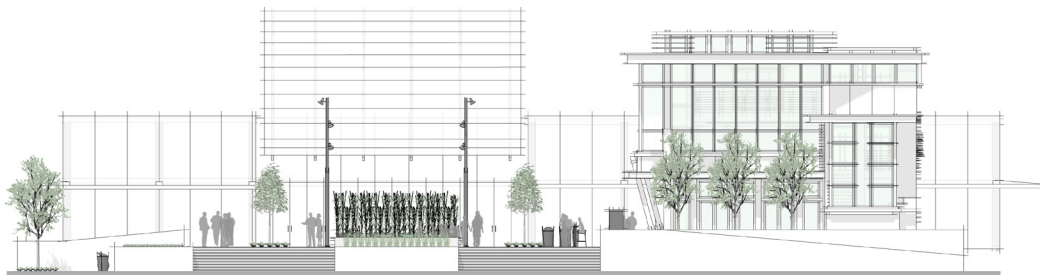

ELEVATION

ELEMENTS, ATTRIBUTES, AND USER EXPERIENCE (CONTINUED)

- I **Larkspur planters** ground seating areas and soften hardscapes with colorful flowers and other green plantings.
- J **Ring bike racks** support additional options for transit by providing secure bike storage.
- K **Austin litters** provide attractive options to conceal and recycle waste.
- L A children's water spray platform is a key focal point that doubles as a dry area for planned performances.
- M **Jessie rails** with **Chipman stools** support casual postures and conversation while people-watching.
- ⚡ **Outdoor charging stations** adjacent to tables, rails, chairs and benches provide convenient access to power and USB charging.