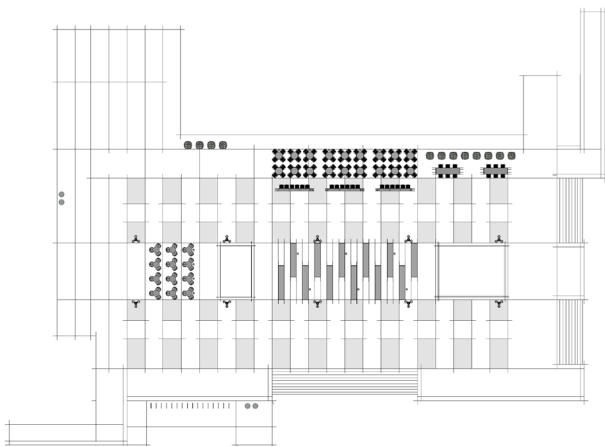

I J K L M ⚡ next page

PLAN

ELEVATION

ELEMENTS, ATTRIBUTES, AND USER EXPERIENCE (CONTINUED)

- I **Larkspur planters** ground seating areas and soften hardscapes with colorful flowers and other green plantings.
- J **Ring bike racks** support additional options for transit by providing secure bike storage.
- K **Austin litters** provide attractive options to conceal and recycle waste.
- L A children's water spray platform is a key focal point that doubles as a dry area for planned performances.
- M **Jessie rails** with **Chipman stools** support casual postures and conversation while people-watching.
- ⚡ **Outdoor charging stations** adjacent to tables, rails, chairs and benches provide convenient access to power and USB charging.

PERSPECTIVE

PLAN