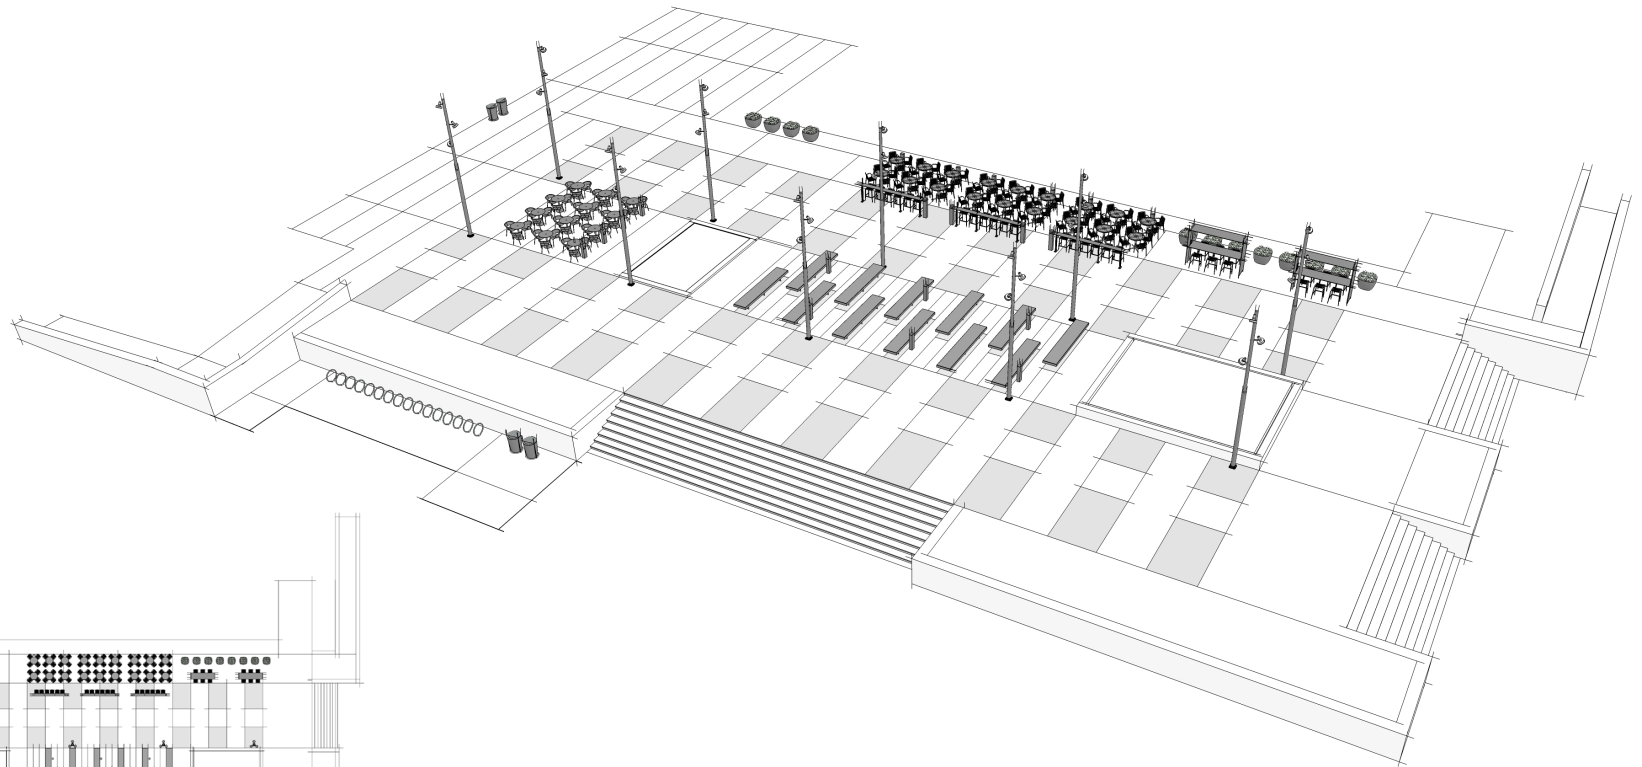

TRANSIT APPLICATION

GATHERING AREA – PLAZA 2 (G-P2)

VIEW #1

VIEW #2

VIEW #3

PLACE:
GATHERING AREA
PLAZA

A plaza is a gathering area and gateway for transit with focused activity zones complemented by quiet sections for seating.

- A** A transit plaza is scaled to facilitate social events, performances, and large volumes of commuters.
- B** Perimeter businesses provide services, add a sense of security, and play a key role in defining the experience of how people connect.
- C** Providing choice in multiple seating areas, water features, and landscaping contributes to a more humanized, engaging transit experience.
- D** **Levit benches** are configured for viewing performances.
- E** **Catena chairs** and **Parc Centre tables** provide a space for social gathering.
- F** **Chipman tables** and **Chipman chairs** offer a casual place for dining with others.
- G** **GO OutdoorTables** with canopies and **Chipman stools** provide standing and perched options for spontaneous interaction, and power for mobile devices.
- H** **Arne lighting** can be aimed to feature focal points on performance areas.

I J K L M ⚡ next page

PLAN

ELEVATION

ELEMENTS, ATTRIBUTES, AND USER EXPERIENCE (CONTINUED)

- I **Larkspur planters** ground seating areas and soften hardscapes with colorful flowers and other green plantings.
- J **Ring bike racks** support additional options for transit by providing secure bike storage.
- K **Austin litters** provide attractive options to conceal and recycle waste.
- L A children's water spray platform is a key focal point that doubles as a dry area for planned performances.
- M **Jessie rails** with **Chipman stools** support casual postures and conversation while people-watching.
- ⚡ **Outdoor charging stations** adjacent to tables, rails, chairs and benches provide convenient access to power and USB charging.

PERSPECTIVE

PLAN