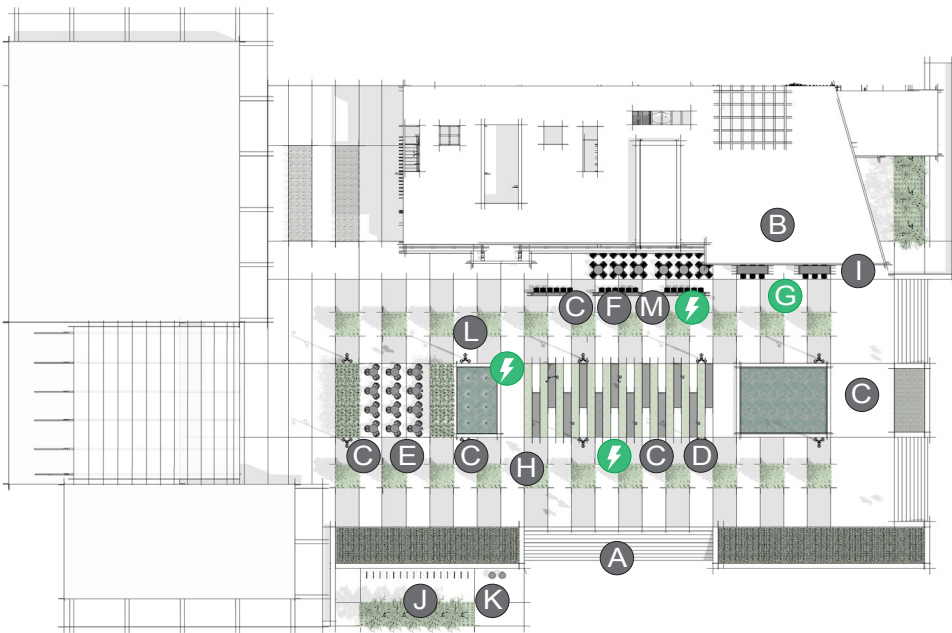

PLAN

ELEMENTS, ATTRIBUTES, AND USER EXPERIENCE (CONTINUED)

- I **Larkspur planters** ground seating areas and soften hardscapes with colorful flowers and other green plantings.
- J **Ring bike racks** support additional options for transit by providing secure bike storage.
- K **Austin litters** provide attractive options to conceal and recycle waste.
- L A children's water spray platform is a key focal point that doubles as a dry area for planned performances.
- M **Jessie rails** with **Chipman stools** support casual postures and conversation while people-watching.
- ⚡ **Outdoor charging stations** adjacent to tables, rails, chairs and benches provide convenient access to power and USB charging.