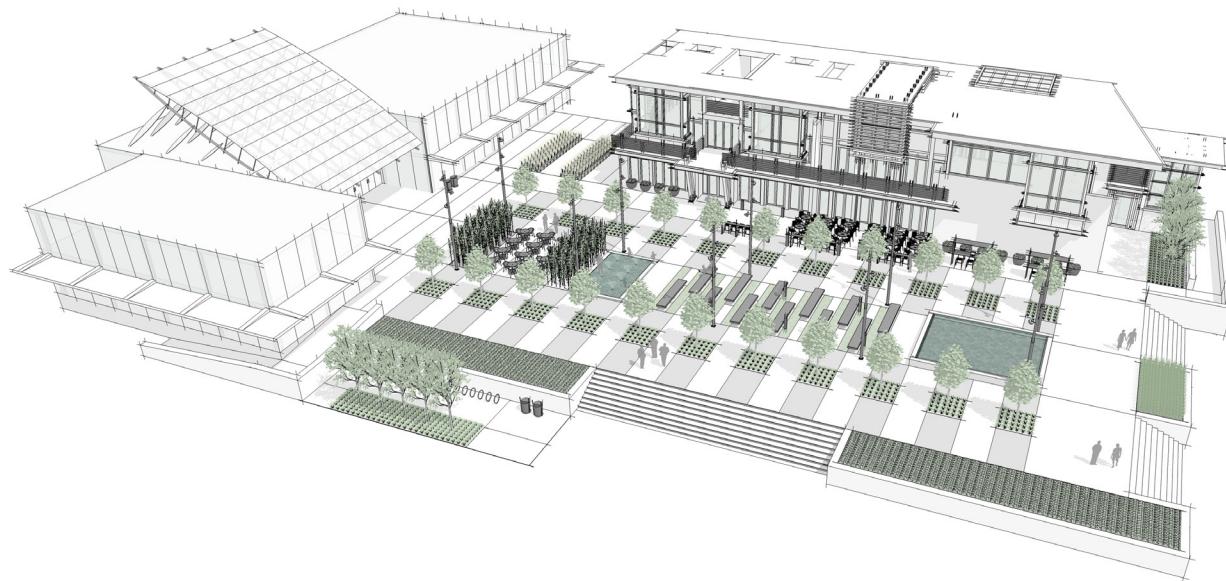

TRANSIT APPLICATION

GATHERING AREA – PLAZA 2 (G-P2)

VIEW #1

VIEW #2

VIEW #3

PLACE:
GATHERING AREA
PLAZA

A plaza is a gathering area and gateway for transit with focused activity zones complemented by quiet sections for seating.

PRIMARY INSIGHT:
SPARK SOCIAL INTERACTIONS

By incorporating design interventions that spark social interactions, a more memorable and humanized transit process can be cultivated.

VIEW #4

PLAN

ELEVATION

ELEMENTS, ATTRIBUTES, AND USER EXPERIENCE

- A** A transit plaza is scaled to facilitate social events, performances, and large volumes of commuters.
- B** Perimeter businesses provide services, add a sense of security, and play a key role in defining the experience of how people connect.
- C** Providing choice in multiple seating areas, water features, and landscaping contributes to a more humanized, engaging transit experience.
- D** **Levit benches** are configured for viewing performances.
- E** **Catena chairs** and **Parc Centre tables** provide a space for social gathering.
- F** **Chipman tables** and **Chipman chairs** offer a casual place for dining with others.
- G** **GO OutdoorTables** with canopies and **Chipman stools** provide standing and perched options for spontaneous interaction, and power for mobile devices.
- H** **Arne lighting** can be aimed to feature focal points on performance areas.