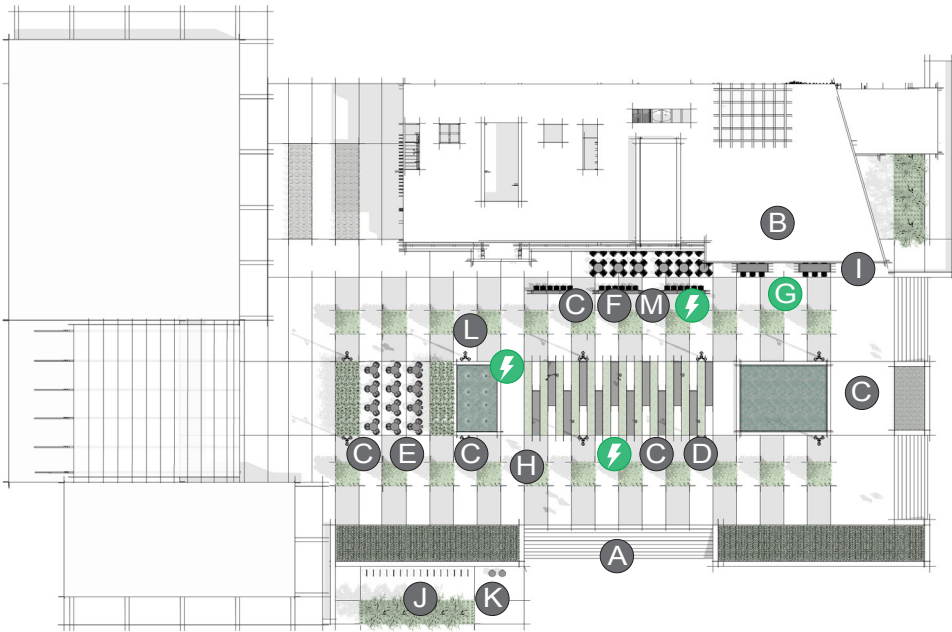

PLAN

ELEMENTS, ATTRIBUTES, AND USER EXPERIENCE

- **A** A transit plaza is scaled to facilitate social events, performances, and large volumes of commuters.
- **B** Perimeter businesses provide services, add a sense of security, and play a key role in defining the experience of how people connect.
- **C** Providing choice in multiple seating areas, water features, and landscaping contributes to a more humanized, engaging transit experience.
- **D** **Levit benches** are configured for viewing performances.
- **E** **Catena chairs** and **Parc Centre tables** provide a space for social gathering.
- **F** **Chipman tables** and **Chipman chairs** offer a casual place for dining with others.
- **G** **GO OutdoorTables** with canopies and **Chipman stools** provide standing and perched options for spontaneous interaction, and power for mobile devices.
- **H** **Arne lighting** can be aimed to feature focal points on performance areas.

I J K L M ⚡ next page