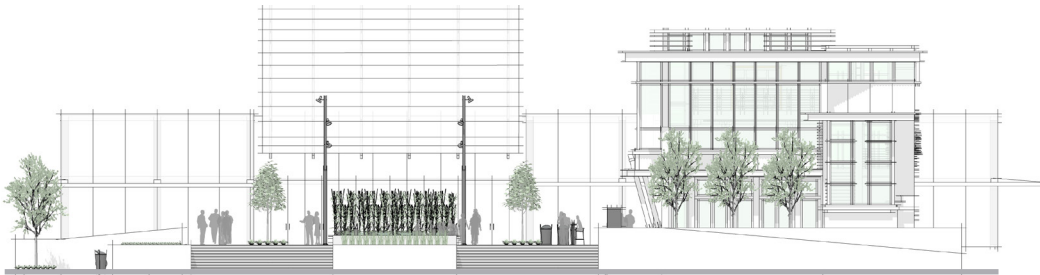

TRANSIT APPLICATION

GATHERING AREA – PLAZA 2 (G-P2)

VIEW #1

VIEW #2

VIEW #3

PLACE:
GATHERING AREA
PLAZA

A plaza is a gathering area and gateway for transit with focused activity zones complemented by quiet sections for seating.

PRIMARY INSIGHT:
SPARK SOCIAL INTERACTIONS

By incorporating design interventions that spark social interactions, a more memorable and humanized transit process can be cultivated.

VIEW #4

PLAN

ELEVATION

ELEMENTS, ATTRIBUTES, AND USER EXPERIENCE

- A** A transit plaza is scaled to facilitate social events, performances, and large volumes of commuters.
- B** Perimeter businesses provide services, add a sense of security, and play a key role in defining the experience of how people connect.
- C** Providing choice in multiple seating areas, water features, and landscaping contributes to a more humanized, engaging transit experience.
- D** **Levit benches** are configured for viewing performances.
- E** **Catena chairs** and **Parc Centre tables** provide a space for social gathering.
- F** **Chipman tables** and **Chipman chairs** offer a casual place for dining with others.
- G** **GO OutdoorTables** with canopies and **Chipman stools** provide standing and perched options for spontaneous interaction, and power for mobile devices.
- H** **Arne lighting** can be aimed to feature focal points on performance areas.