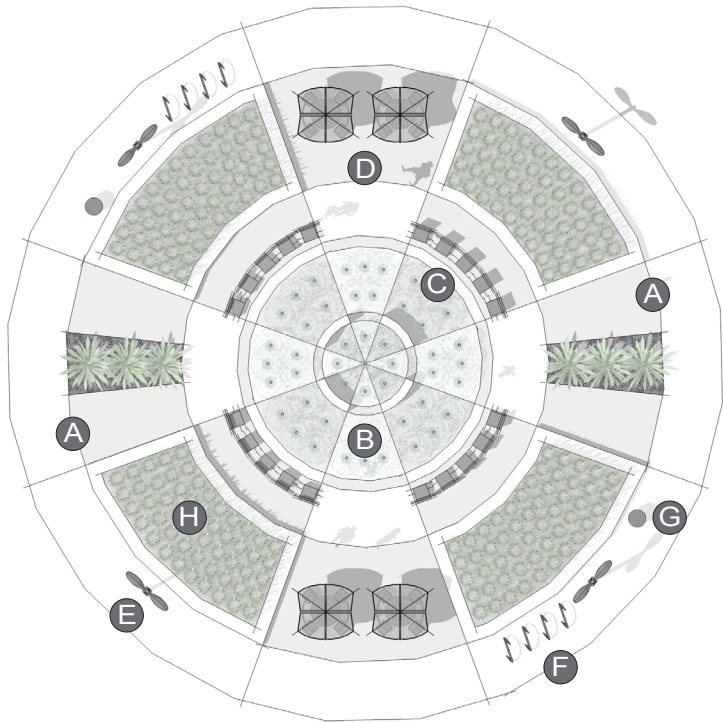

PLAY APPLICATION

PUBLIC SPACE – SPLASH PAD (SPP)

VIEW #1

LOCATION:
PUBLIC SPACE

PLACE:
SPLASH PAD

A splash pad is a water feature designed as a destination to promote active play among children with integral seating for family and caregivers.

PLAY

SPP

landscapeforms.com

landscapeforms®

PLAN

ELEVATION

ELEMENTS, ATTRIBUTES, AND USER EXPERIENCE

- A** The radial design of the splash pad invites easy access from any direction, encouraging children to laugh, jump, dance, play, and explore.
- B** In addition to providing a stage for children to play, water jets and embedded lighting combine to create a central and aesthetically pleasing focal point for the park.
- C** **Silla chairs** are arrayed radially in an inner ring to create a comfortable place for family members to sit together while remaining focused on small children. Children feel safe to explore and play because of the nearby proximity of parents and caregivers.
- D** An outer ring of **Mingle seating** and **Shade umbrellas** create comfortable shaded gathering areas near the water feature for picnics and breaks from the sun, and can also provide a shaded resting place for parents and caregivers of older children.
- E** **Signal pedestrian lighting** provides safe effective lighting for evening play.

F G H next page

PLAN

ELEVATION

ELEMENTS, ATTRIBUTES, AND USER EXPERIENCE (CONTINUED)

- F** Loop bike racks are conveniently placed at several points along the perimeter. This increases accessibility of space and invites a broader audience by encouraging alternative transit options and providing secure bike storage.
- G** Austin litters provide attractive options to conceal and recycle waste.
- H** Surrounding landscaping softens hard surface elements in a natural setting.

PLAN

PERSPECTIVE