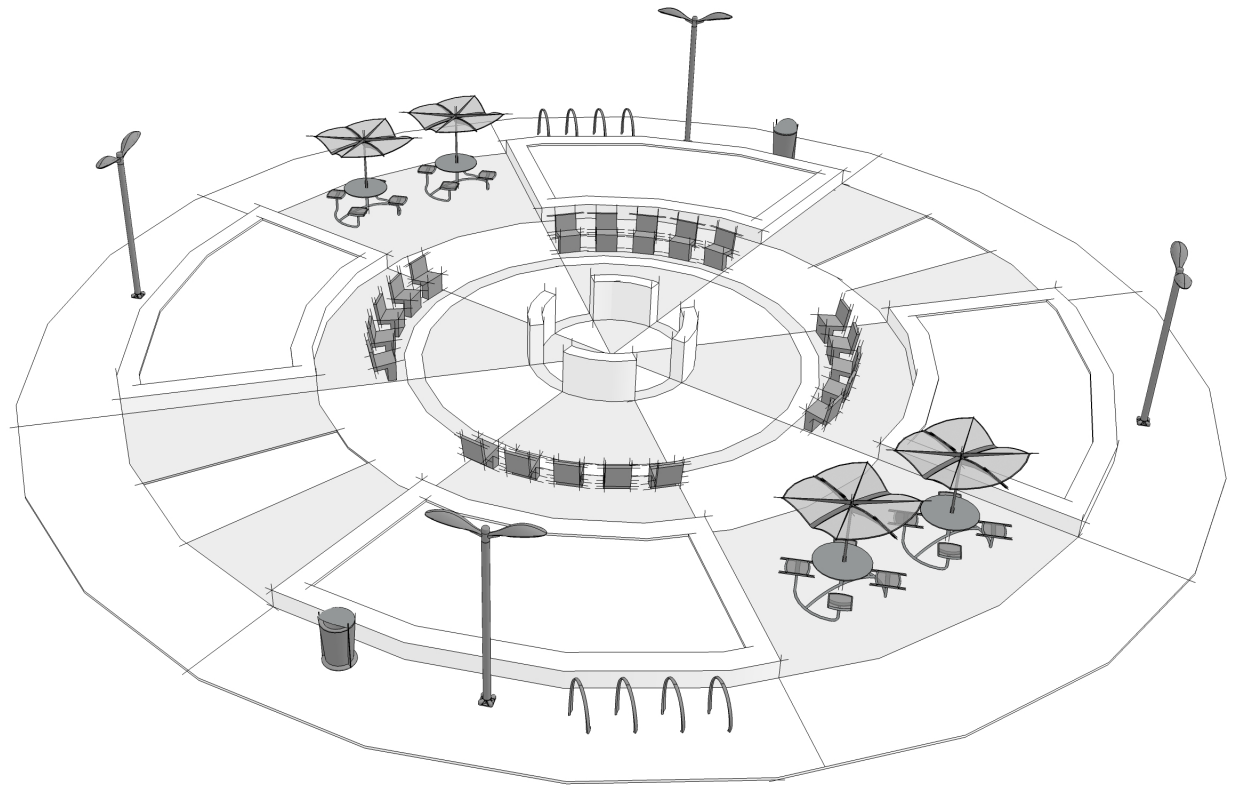

PLAY APPLICATION

PUBLIC SPACE – SPLASH PAD (SPP)

VIEW #1

LOCATION:
PUBLIC SPACE

PLACE:
SPLASH PAD

A splash pad is a water feature designed as a destination to promote active play among children with integral seating for family and caregivers.

PLAY

SPP

landscapeforms.com

landscapeforms®

PLAN

ELEVATION

ELEMENTS, ATTRIBUTES, AND USER EXPERIENCE

- A** The radial design of the splash pad invites easy access from any direction, encouraging children to laugh, jump, dance, play, and explore.
- B** In addition to providing a stage for children to play, water jets and embedded lighting combine to create a central and aesthetically pleasing focal point for the park.
- C** **Silla chairs** are arrayed radially in an inner ring to create a comfortable place for family members to sit together while remaining focused on small children. Children feel safe to explore and play because of the nearby proximity of parents and caregivers.
- D** An outer ring of **Mingle seating** and **Shade umbrellas** create comfortable shaded gathering areas near the water feature for picnics and breaks from the sun, and can also provide a shaded resting place for parents and caregivers of older children.
- E** **Signal pedestrian lighting** provides safe effective lighting for evening play.

F G H next page

PLAN

ELEVATION

ELEMENTS, ATTRIBUTES, AND USER EXPERIENCE (CONTINUED)

- F** Loop bike racks are conveniently placed at several points along the perimeter. This increases accessibility of space and invites a broader audience by encouraging alternative transit options and providing secure bike storage.
- G** Austin litters provide attractive options to conceal and recycle waste.
- H** Surrounding landscaping softens hard surface elements in a natural setting.

PLAN

PERSPECTIVE