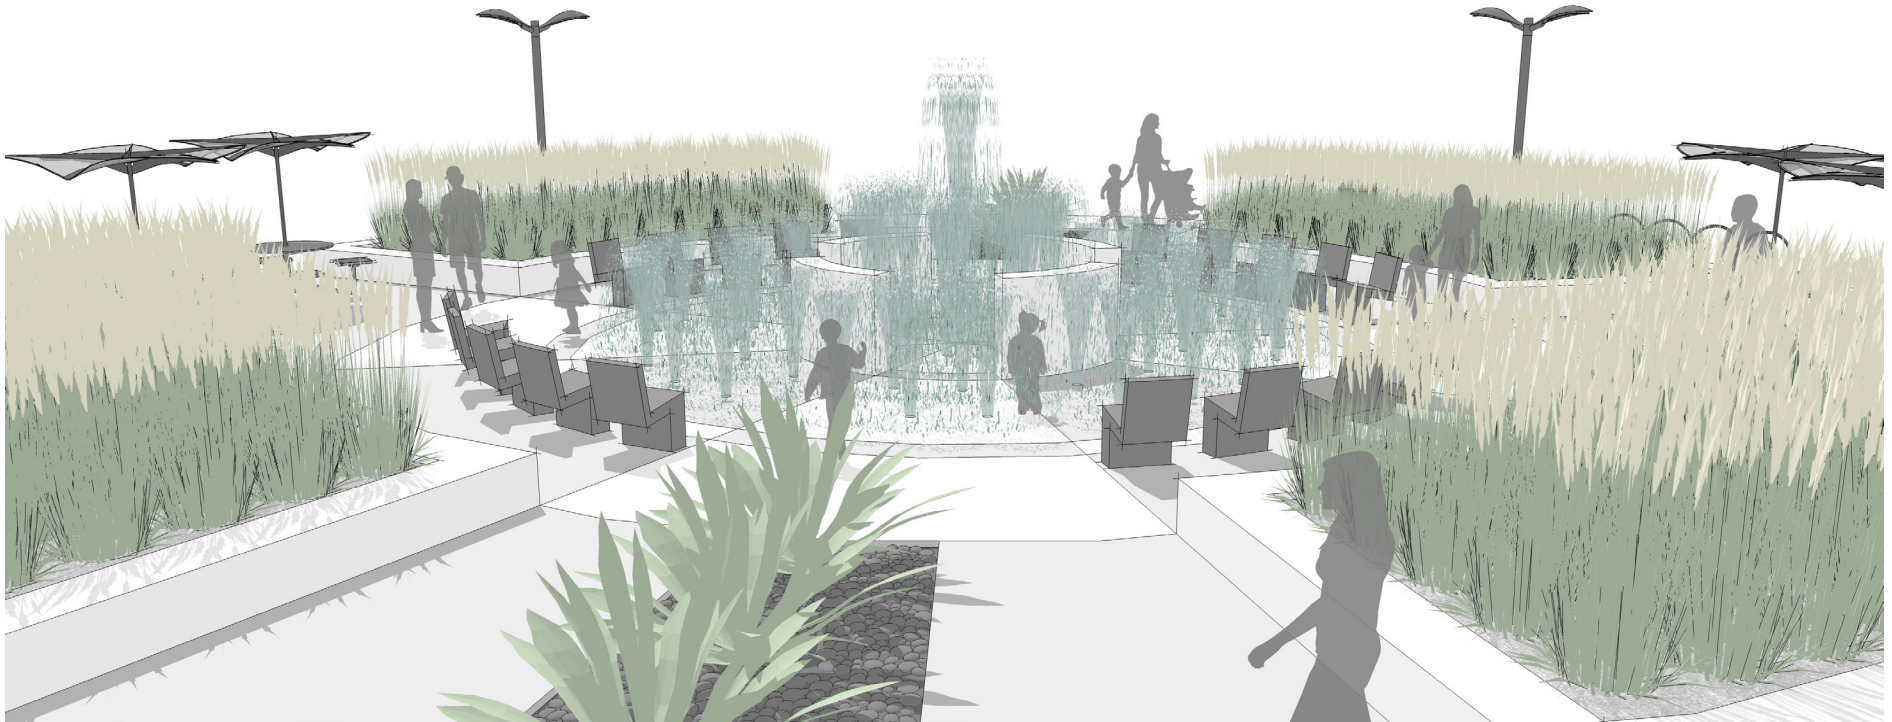

PLAY APPLICATION

PUBLIC SPACE – SPLASH PAD (SPP)

VIEW #1

LOCATION:
PUBLIC SPACE

PLACE:
SPLASH PAD

A splash pad is a water feature designed as a destination to promote active play among children with integral seating for family and caregivers.

PLAY

SPP

landscapeforms.com

landscapeforms®

PLAN

ELEVATION

ELEMENTS, ATTRIBUTES, AND USER EXPERIENCE

- A** The radial design of the splash pad invites easy access from any direction, encouraging children to laugh, jump, dance, play, and explore.
- B** In addition to providing a stage for children to play, water jets and embedded lighting combine to create a central and aesthetically pleasing focal point for the park.
- C** **Silla chairs** are arrayed radially in an inner ring to create a comfortable place for family members to sit together while remaining focused on small children. Children feel safe to explore and play because of the nearby proximity of parents and caregivers.
- D** An outer ring of **Mingle seating** and **Shade umbrellas** create comfortable shaded gathering areas near the water feature for picnics and breaks from the sun, and can also provide a shaded resting place for parents and caregivers of older children.
- E** **Signal pedestrian lighting** provides safe effective lighting for evening play.

F G H next page

PLAN

ELEVATION

ELEMENTS, ATTRIBUTES, AND USER EXPERIENCE (CONTINUED)

- F** Loop bike racks are conveniently placed at several points along the perimeter. This increases accessibility of space and invites a broader audience by encouraging alternative transit options and providing secure bike storage.
- G** Austin litters provide attractive options to conceal and recycle waste.
- H** Surrounding landscaping softens hard surface elements in a natural setting.

PLAN

PERSPECTIVE