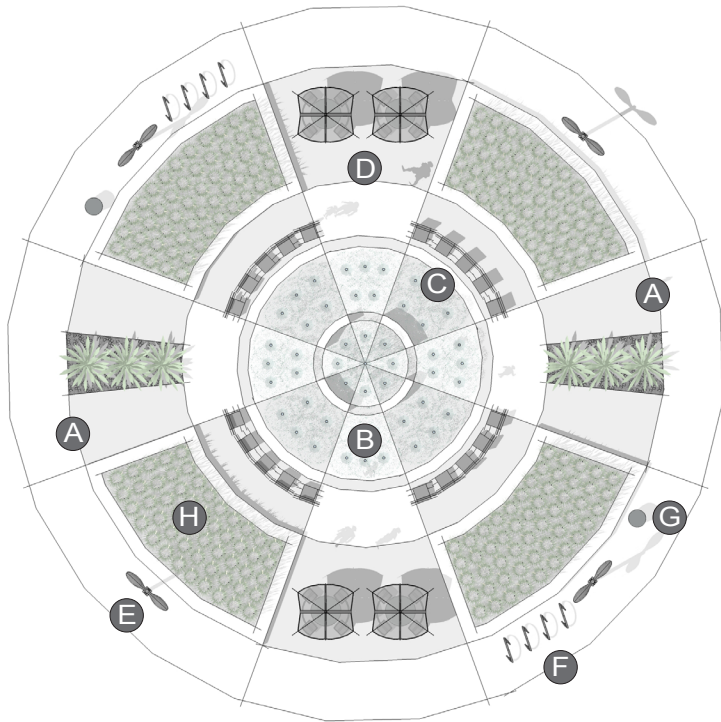

PLAY APPLICATION

PUBLIC SPACE – SPLASH PAD (SPP)

VIEW #1

LOCATION:
PUBLIC SPACE

PLACE:
SPLASH PAD

A splash pad is a water feature designed as a destination to promote active play among children with integral seating for family and caregivers.

PLAY

SPP

landscapeforms.com

landscapeforms®

PLAN

ELEVATION

ELEMENTS, ATTRIBUTES, AND USER EXPERIENCE

- A** The radial design of the splash pad invites easy access from any direction, encouraging children to laugh, jump, dance, play, and explore.
- B** In addition to providing a stage for children to play, water jets and embedded lighting combine to create a central and aesthetically pleasing focal point for the park.
- C** **Silla chairs** are arrayed radially in an inner ring to create a comfortable place for family members to sit together while remaining focused on small children. Children feel safe to explore and play because of the nearby proximity of parents and caregivers.
- D** An outer ring of **Mingle seating** and **Shade umbrellas** create comfortable shaded gathering areas near the water feature for picnics and breaks from the sun, and can also provide a shaded resting place for parents and caregivers of older children.
- E** **Signal pedestrian lighting** provides safe effective lighting for evening play.

F G H next page

PLAN

ELEVATION

ELEMENTS, ATTRIBUTES, AND USER EXPERIENCE (CONTINUED)

- F** Loop bike racks are conveniently placed at several points along the perimeter. This increases accessibility of space and invites a broader audience by encouraging alternative transit options and providing secure bike storage.
- G** Austin litters provide attractive options to conceal and recycle waste.
- H** Surrounding landscaping softens hard surface elements in a natural setting.

PLAN

PERSPECTIVE